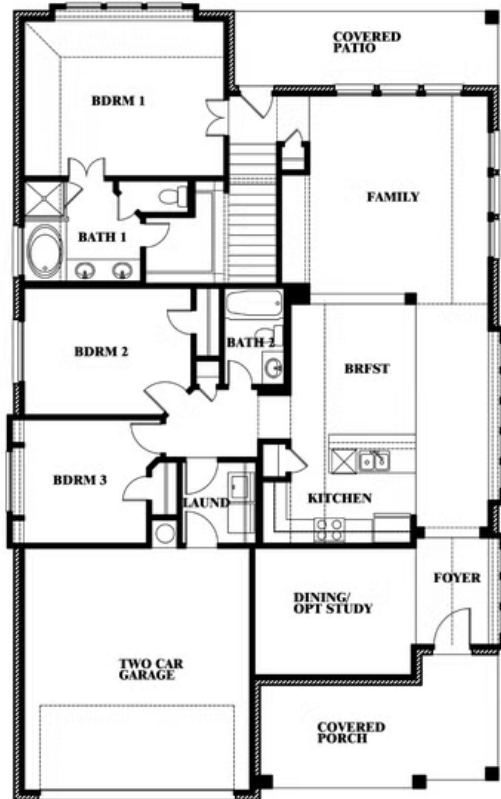

Dogwood III

RIDGE RANCH CLASSIC 60

3101 CORAL RIDGE COURT, MESQUITE, TX 75181

Dogwood III

This brochure is for general informational purposes and is to be used as a guide only. Changes may be made during the development process and floorplans, dimensions, fixtures, fittings, finishes and specifications are subject to change without notice. Window placement, balcony configuration, wardrobe sizes and living areas may vary slightly within each plan type. EQUAL HOUSING OPPORTUNITY