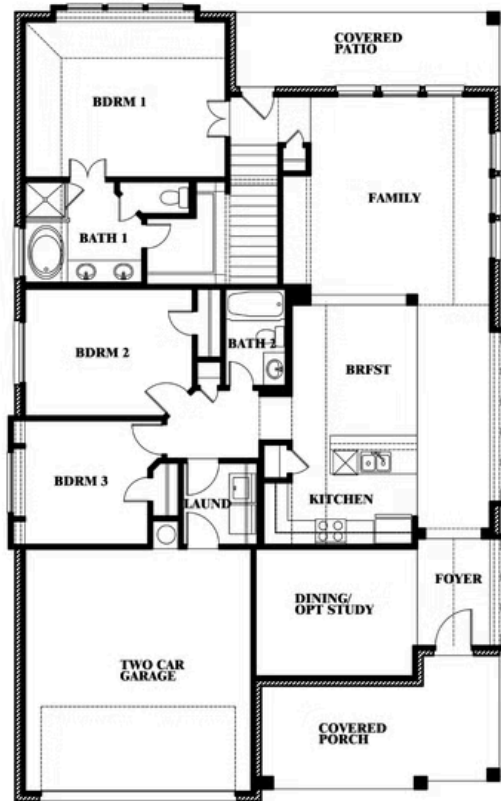

Dogwood III

RIDGE RANCH CLASSIC 60

3101 CORAL RIDGE COURT, MESQUITE, TX 75181

Dogwood III

This brochure is for general informational purposes and is to be used as a guide only. Changes may be made during the development process and floorplans, dimensions, fixtures, fittings, finishes and specifications are subject to change without notice. Window placement, balcony configuration, wardrobe sizes and living areas may vary slightly within each plan type. EQUAL HOUSING OPPORTUNITY