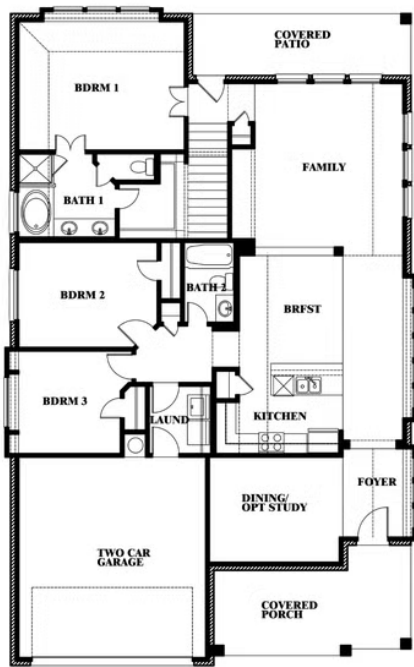

Dogwood III

RIDGE RANCH CLASSIC 60

3101 CORAL RIDGE COURT, MESQUITE, TX 75181

Dogwood III