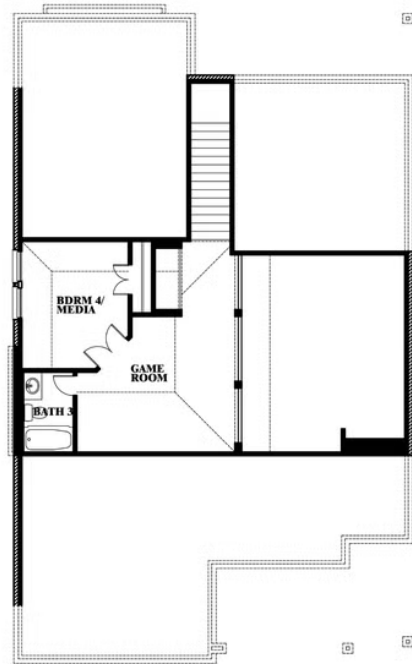

Dogwood III

RIDGE RANCH CLASSIC 60

3101 CORAL RIDGE COURT, MESQUITE, TX 75181

Dogwood III