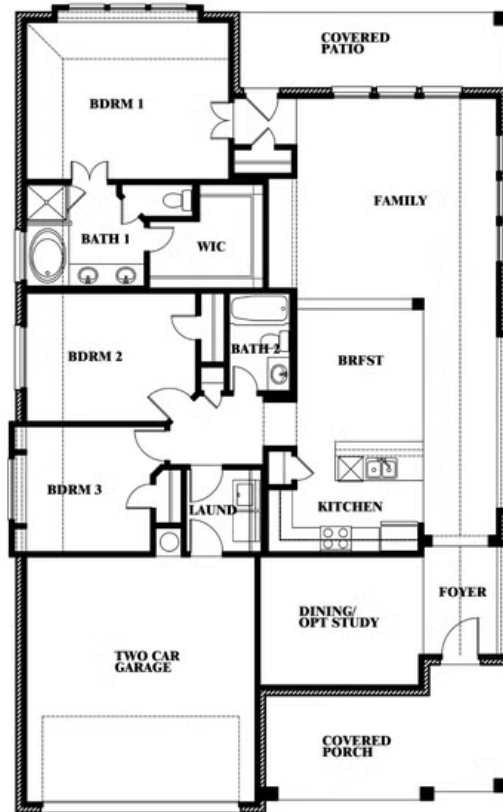

Dogwood

HOMES FROM
\$405,990

CLASSIC SERIES

RIDGE RANCH CLASSIC 60

3101 CORAL RIDGE COURT, MESQUITE, TX 75181

1,840
SQUARE FEET

3
BEDROOMS

2.0
BATHROOMS

2
CAR GARAGE

ELEVATION ES

ELEVATION A

ELEVATION C

ELEVATION FS

ELEVATION G

ELEVATION GS

Dogwood

RIDGE RANCH CLASSIC 60

3101 CORAL RIDGE COURT, MESQUITE, TX 75181

Dogwood

This brochure is for general informational purposes and is to be used as a guide only. Changes may be made during the development process and floorplans, dimensions, fixtures, fittings, finishes and specifications are subject to change without notice. Window placement, balcony configuration, wardrobe sizes and living areas may vary slightly within each plan type. EQUAL HOUSING OPPORTUNITY