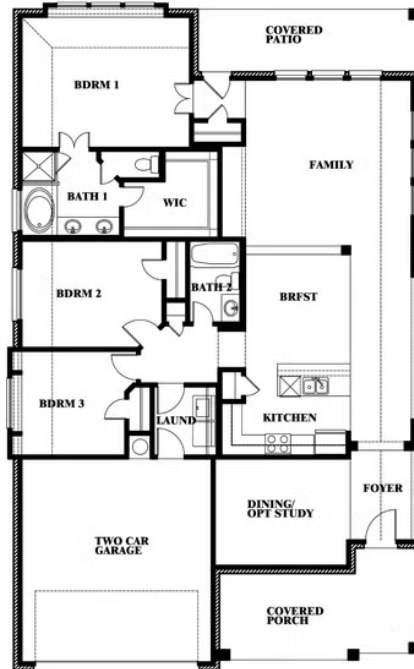

Dogwood

RIDGE RANCH CLASSIC 60

3101 CORAL RIDGE COURT, MESQUITE, TX 75181

Dogwood