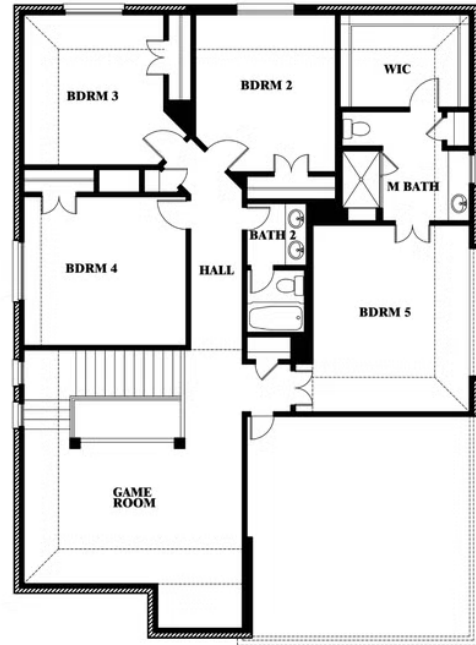

Dewberry III

RIDGE RANCH CLASSIC 60

3101 CORAL RIDGE COURT, MESQUITE, TX 75181

DEWBERRY III FLOOR PLAN

Dewberry III