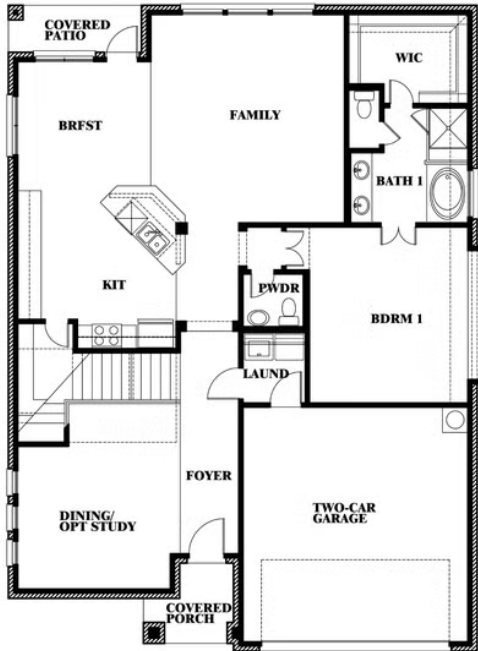

Dewberry III

RIDGE RANCH CLASSIC 60

3101 CORAL RIDGE COURT, MESQUITE, TX 75181

DEWBERRY III FLOOR PLAN

Dewberry III