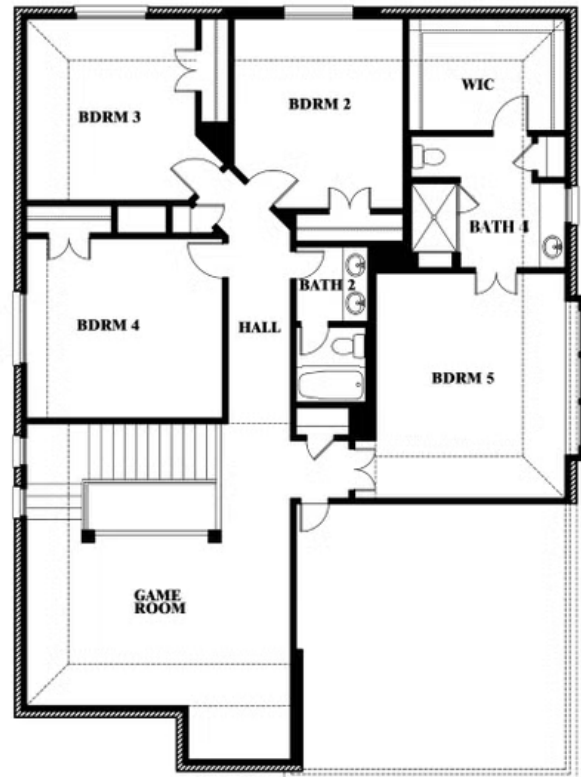

Dewberry III

HOMES FROM
\$489,990

CLASSIC SERIES

RIDGE RANCH CLASSIC 60

3101 CORAL RIDGE COURT, MESQUITE, TX 75181

3,261
SQUARE FEET

5
BEDROOMS

3.5
BATHROOMS

ELEVATION D

ELEVATION D

Dewberry III

RIDGE RANCH CLASSIC 60

3101 CORAL RIDGE COURT, MESQUITE, TX 75181

DEWBERRY III FLOOR PLAN

Dewberry III

This brochure is for general informational purposes and is to be used as a guide only. Changes may be made during the development process and floor plans, dimensions, fixtures, fittings, finishes and specifications are subject to change without notice. Window placement, balcony configuration, wardrobe sizes and living areas may vary slightly within each plan type. EQUAL HOUSING OPPORTUNITY.