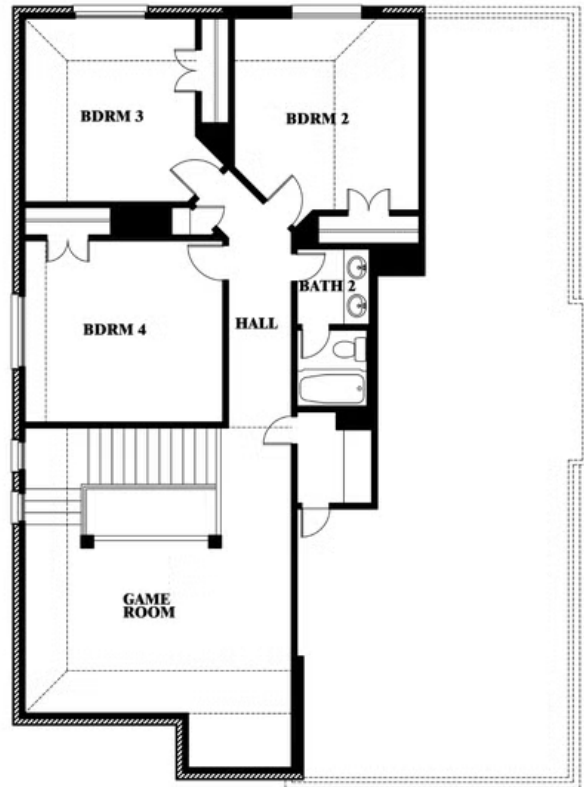

Dewberry

CLASSIC SERIES

RIDGE RANCH CLASSIC 60

3101 CORAL RIDGE COURT, MESQUITE, TX 75181

HOMES FROM

\$461,990

2,820
SQUARE FEET

4
BEDROOMS

ELEVATION CS

ELEVATION D

ELEVATION D

Dewberry

RIDGE RANCH CLASSIC 60

3101 CORAL RIDGE COURT, MESQUITE, TX 75181

Dewberry

This brochure is for general informational purposes and is to be used as a guide only. Changes may be made during the development process and floorplans, dimensions, fixtures, fittings, finishes and specifications are subject to change without notice. Window placement, balcony configuration, wardrobe sizes and living areas may vary slightly within each plan type. EQUAL HOUSING OPPORTUNITY