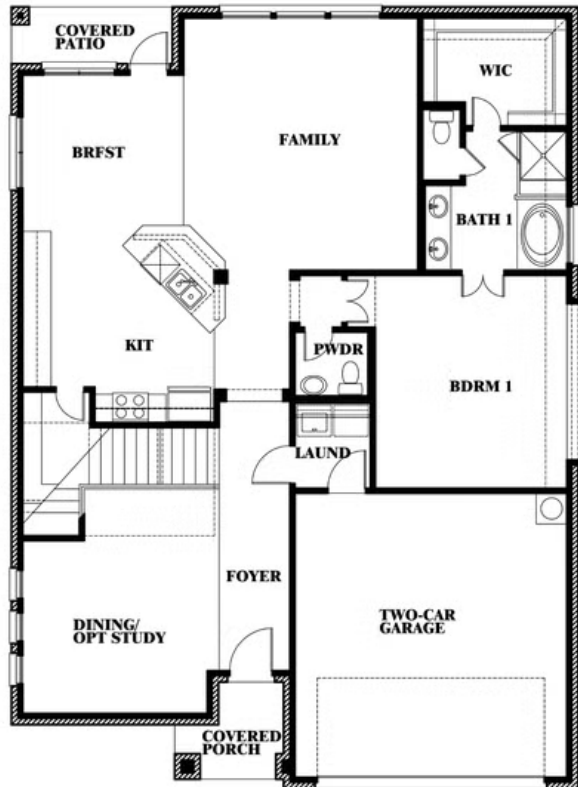

Dewberry

CLASSIC SERIES

RIDGE RANCH CLASSIC 60

3101 CORAL RIDGE COURT, MESQUITE, TX 75181

HOMES FROM

\$461,990

2,820
SQUARE FEET

4
BEDROOMS

2.5
BATHROOMS

2
CAR GARAGE

ELEVATION C

ELEVATION AS

ELEVATION AS

ELEVATION A

ELEVATION A

ELEVATION CS

ELEVATION CS

ELEVATION D

ELEVATION D

Dewberry

RIDGE RANCH CLASSIC 60

3101 CORAL RIDGE COURT, MESQUITE, TX 75181

Dewberry

This brochure is for general informational purposes and is to be used as a guide only. Changes may be made during the development process and floorplans, dimensions, fixtures, fittings, finishes and specifications are subject to change without notice. Window placement, balcony configuration, wardrobe sizes and living areas may vary slightly within each plan type. EQUAL HOUSING OPPORTUNITY