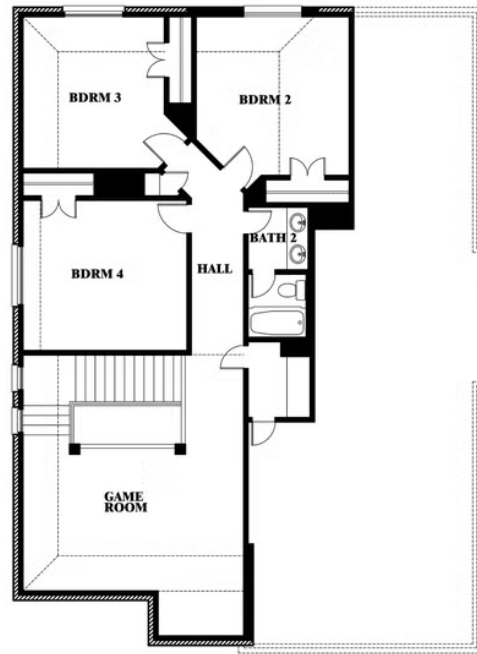

Dewberry

RIDGE RANCH CLASSIC 60

3101 CORAL RIDGE COURT, MESQUITE, TX 75181

Dewberry