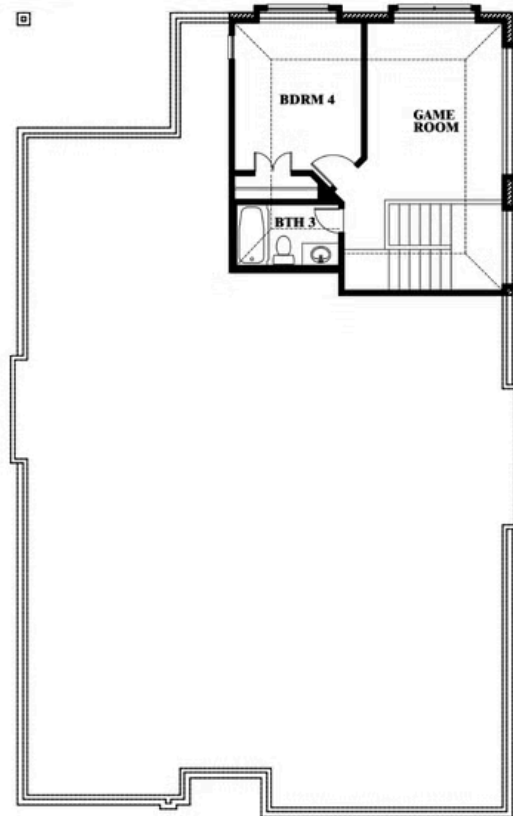

Cypress II

HOMES FROM
\$445,990

CLASSIC SERIES

RIDGE RANCH CLASSIC 60

3101 CORAL RIDGE COURT, MESQUITE, TX 75181

2,454
SQUARE FEET

4
BEDROOMS

3.0
BATHROOMS

2
CAR GARAGE

ELEVATION F

Cypress II

RIDGE RANCH CLASSIC 60

3101 CORAL RIDGE COURT, MESQUITE, TX 75181

Cypress II

This brochure is for general informational purposes and is to be used as a guide only. Changes may be made during the development process and floorplans, dimensions, fixtures, fittings, finishes and specifications are subject to change without notice. Window placement, balcony configuration, wardrobe sizes and living areas may vary slightly within each plan type. EQUAL HOUSING OPPORTUNITY