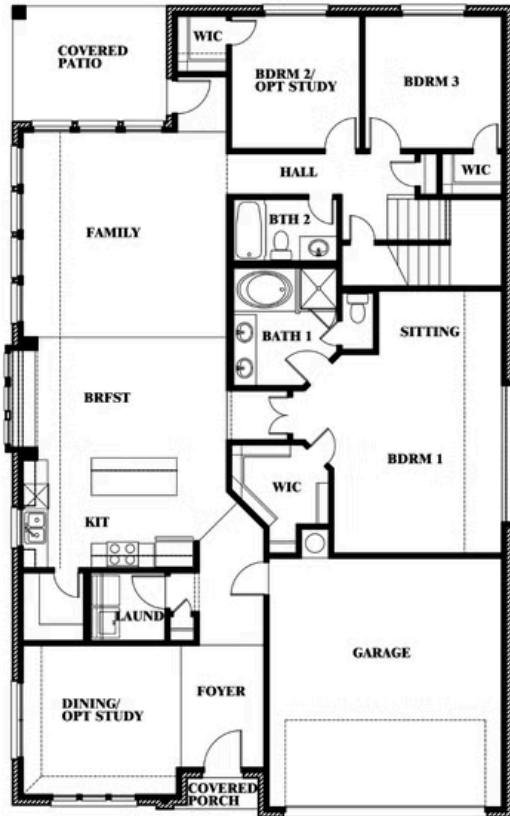

Cypress II

HOMES FROM
\$445,990

CLASSIC SERIES

RIDGE RANCH CLASSIC 60

3101 CORAL RIDGE COURT, MESQUITE, TX 75181

2,454
SQUARE FEET

4
BEDROOMS

3.0
BATHROOMS

2
CAR GARAGE

ELEVATION F

Cypress II

RIDGE RANCH CLASSIC 60

3101 CORAL RIDGE COURT, MESQUITE, TX 75181

Cypress II

This brochure is for general informational purposes and is to be used as a guide only. Changes may be made during the development process and floorplans, dimensions, fixtures, fittings, finishes and specifications are subject to change without notice. Window placement, balcony configuration, wardrobe sizes and living areas may vary slightly within each plan type. EQUAL HOUSING OPPORTUNITY