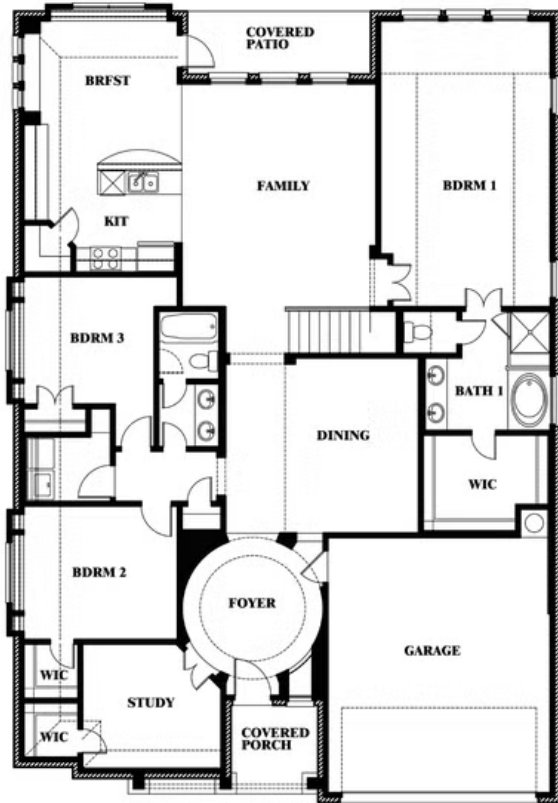

Carolina IV

RIDGE RANCH CLASSIC 60

3101 CORAL RIDGE COURT, MESQUITE, TX 75181

Carolina IV

This brochure is for general informational purposes and is to be used as a guide only. Changes may be made during the development process and floorplans, dimensions, fixtures, fittings, finishes and specifications are subject to change without notice. Window placement, balcony configuration, wardrobe sizes and living areas may vary slightly within each plan type. EQUAL HOUSING OPPORTUNITY