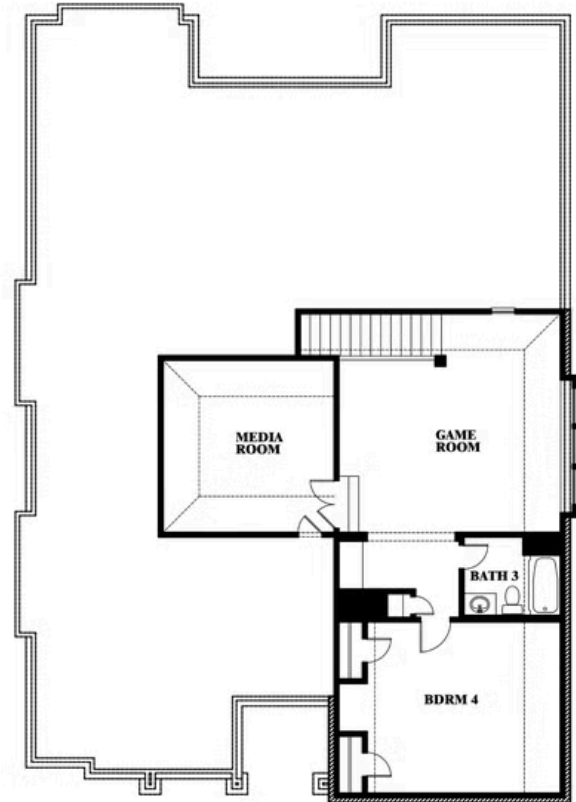

Carolina IV

HOMES FROM
\$496,990

CLASSIC SERIES

RIDGE RANCH CLASSIC 60

3101 CORAL RIDGE COURT, MESQUITE, TX 75181

3,280
SQUARE FEET

4
BEDROOMS

3.0
BATHROOMS

2
CAR GARAGE

ELEVATION D

ELEVATION A

ELEVATION A

ELEVATION AS

ELEVATION AS

ELEVATION C

ELEVATION C

ELEVATION E

ELEVATION E

ELEVATION F

ELEVATION F

Carolina IV

RIDGE RANCH CLASSIC 60

3101 CORAL RIDGE COURT, MESQUITE, TX 75181

Carolina IV

This brochure is for general informational purposes and is to be used as a guide only. Changes may be made during the development process and floorplans, dimensions, fixtures, fittings, finishes and specifications are subject to change without notice. Window placement, balcony configuration, wardrobe sizes and living areas may vary slightly within each plan type. EQUAL HOUSING OPPORTUNITY