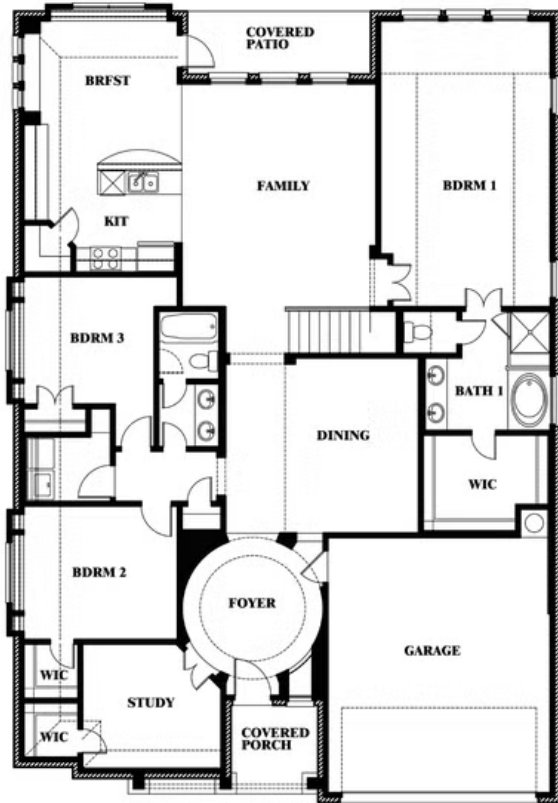

Carolina IV

HOMES FROM
\$496,990

CLASSIC SERIES

RIDGE RANCH CLASSIC 60

3101 CORAL RIDGE COURT, MESQUITE, TX 75181

3,280
SQUARE FEET

4
BEDROOMS

3.0
BATHROOMS

2
CAR GARAGE

ELEVATION D

ELEVATION A

ELEVATION A

ELEVATION AS

ELEVATION AS

ELEVATION C

ELEVATION C

ELEVATION E

ELEVATION E

ELEVATION F

ELEVATION F

Carolina IV

RIDGE RANCH CLASSIC 60

3101 CORAL RIDGE COURT, MESQUITE, TX 75181

Carolina IV

This brochure is for general informational purposes and is to be used as a guide only. Changes may be made during the development process and floorplans, dimensions, fixtures, fittings, finishes and specifications are subject to change without notice. Window placement, balcony configuration, wardrobe sizes and living areas may vary slightly within each plan type. EQUAL HOUSING OPPORTUNITY