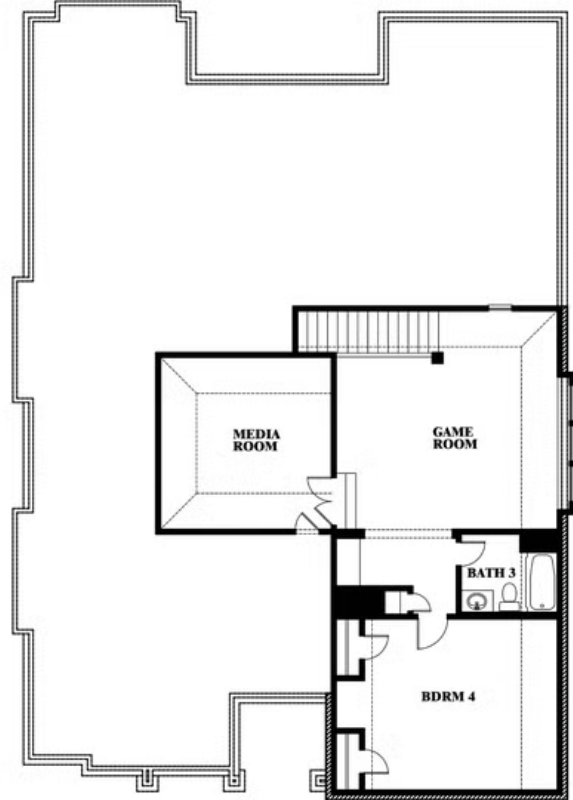

Carolina IV

HOMES FROM
\$496,990

CLASSIC SERIES

RIDGE RANCH CLASSIC 60

3101 CORAL RIDGE COURT, MESQUITE, TX 75181

3,280
SQUARE FEET

4
BEDROOMS

3.0
BATHROOMS

2
CAR GARAGE

ELEVATION D

ELEVATION A

ELEVATION A

ELEVATION AS

ELEVATION AS

ELEVATION C

ELEVATION C

ELEVATION E

ELEVATION E

ELEVATION F

ELEVATION F

Carolina IV

RIDGE RANCH CLASSIC 60

3101 CORAL RIDGE COURT, MESQUITE, TX 75181

Carolina IV

This brochure is for general informational purposes and is to be used as a guide only. Changes may be made during the development process and floorplans, dimensions, fixtures, fittings, finishes and specifications are subject to change without notice. Window placement, balcony configuration, wardrobe sizes and living areas may vary slightly within each plan type. EQUAL HOUSING OPPORTUNITY