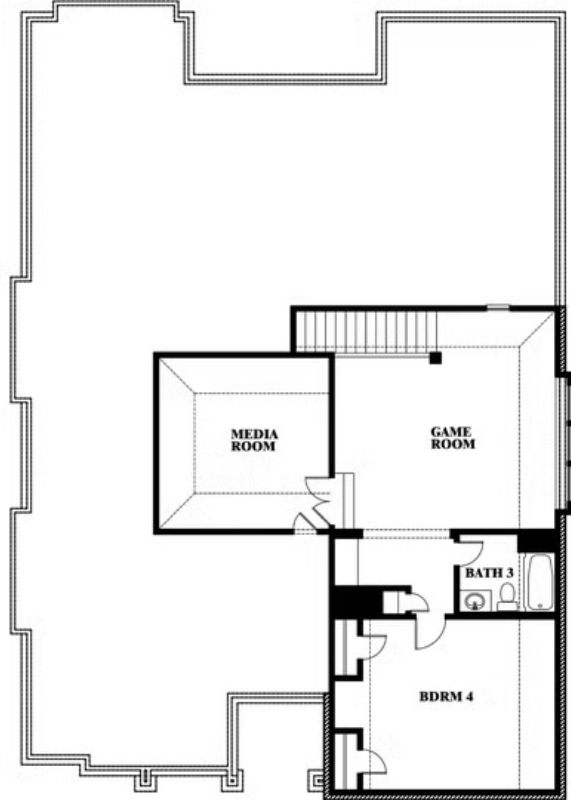

Carolina IV

HOMES FROM
\$496,990

CLASSIC SERIES

RIDGE RANCH CLASSIC 60

3101 CORAL RIDGE COURT, MESQUITE, TX 75181

3,280
SQUARE FEET

4
BEDROOMS

3.0
BATHROOMS

2
CAR GARAGE

ELEVATION D

Carolina IV

RIDGE RANCH CLASSIC 60

3101 CORAL RIDGE COURT, MESQUITE, TX 75181

Carolina IV

This brochure is for general informational purposes and is to be used as a guide only. Changes may be made during the development process and floorplans, dimensions, fixtures, fittings, finishes and specifications are subject to change without notice. Window placement, balcony configuration, wardrobe sizes and living areas may vary slightly within each plan type. EQUAL HOUSING OPPORTUNITY