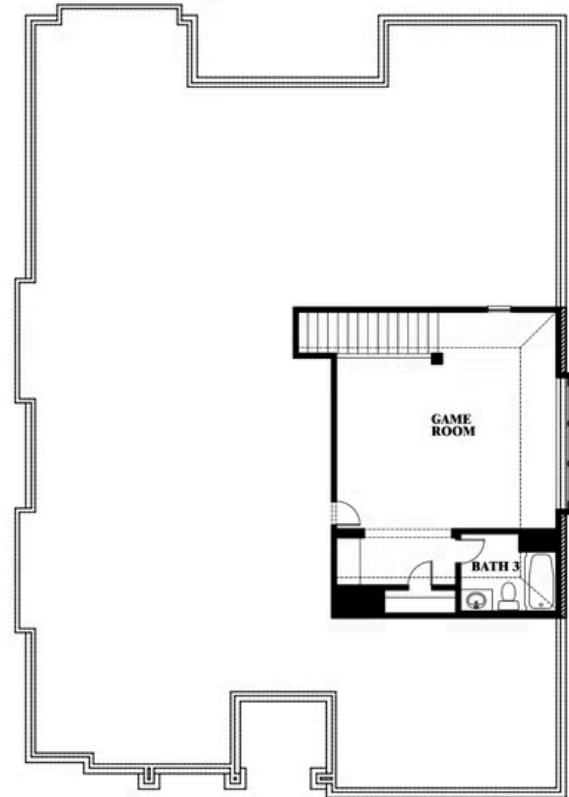

Carolina II

HOMES FROM
\$472,990

CLASSIC SERIES

RIDGE RANCH CLASSIC 60

3101 CORAL RIDGE COURT, MESQUITE, TX 75181

2,771
SQUARE FEET

3
BEDROOMS

3.0
BATHROOMS

2
CAR GARAGE

ELEVATION D

ELEVATION A

ELEVATION A

ELEVATION AS

ELEVATION AS

ELEVATION C

ELEVATION C

ELEVATION E

ELEVATION E

ELEVATION F

ELEVATION F

Carolina II

RIDGE RANCH CLASSIC 60

3101 CORAL RIDGE COURT, MESQUITE, TX 75181

Carolina II

Carolina II

RIDGE RANCH CLASSIC 60

3101 CORAL RIDGE COURT, MESQUITE, TX 75181

Carolina II with Media Room

This brochure is for general informational purposes and is to be used as a guide only. Changes may be made during the development process and floorplans, dimensions, fixtures, fittings, finishes and specifications are subject to change without notice. Window placement, balcony configuration, wardrobe sizes and living areas may vary slightly within each plan type. EQUAL HOUSING OPPORTUNITY