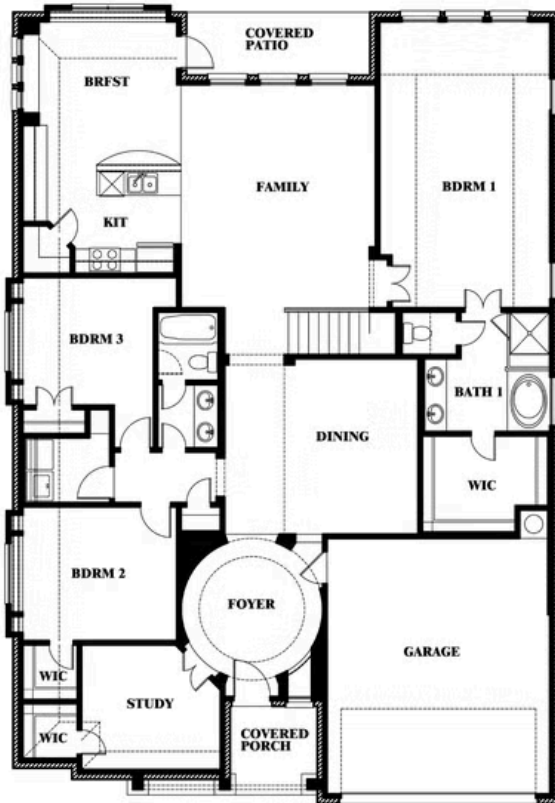

Carolina II

HOMES FROM
\$472,990

CLASSIC SERIES

RIDGE RANCH CLASSIC 60

3101 CORAL RIDGE COURT, MESQUITE, TX 75181

2,771
SQUARE FEET

3
BEDROOMS

3.0
BATHROOMS

ELEVATION E

ELEVATION E

ELEVATION F

ELEVATION F

Carolina II

RIDGE RANCH CLASSIC 60

3101 CORAL RIDGE COURT, MESQUITE, TX 75181

Carolina II

This brochure is for general informational purposes and is to be used as a guide only. Changes may be made during the development process and floorplans, dimensions, fixtures, fittings, finishes and specifications are subject to change without notice. Window placement, balcony configuration, wardrobe sizes and living areas may vary slightly within each plan type. EQUAL HOUSING OPPORTUNITY

Carolina II

RIDGE RANCH CLASSIC 60

3101 CORAL RIDGE COURT, MESQUITE, TX 75181

Carolina II with Media Room

This brochure is for general informational purposes and is to be used as a guide only. Changes may be made during the development process and floorplans, dimensions, fixtures, fittings, finishes and specifications are subject to change without notice. Window placement, balcony configuration, wardrobe sizes and living areas may vary slightly within each plan type. EQUAL HOUSING OPPORTUNITY