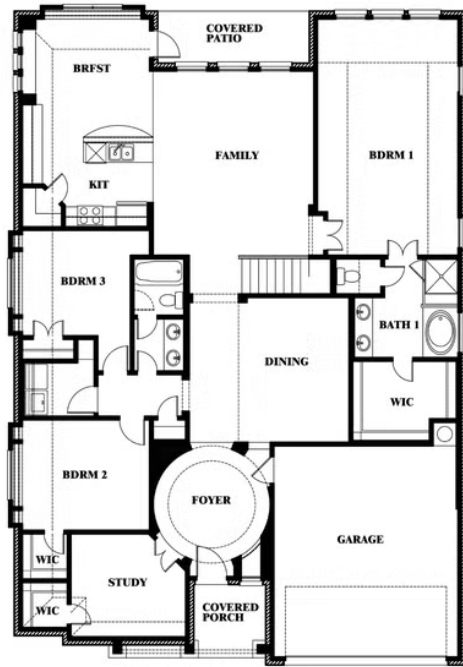

Carolina II

RIDGE RANCH CLASSIC 60

3101 CORAL RIDGE COURT, MESQUITE, TX 75181

Carolina II