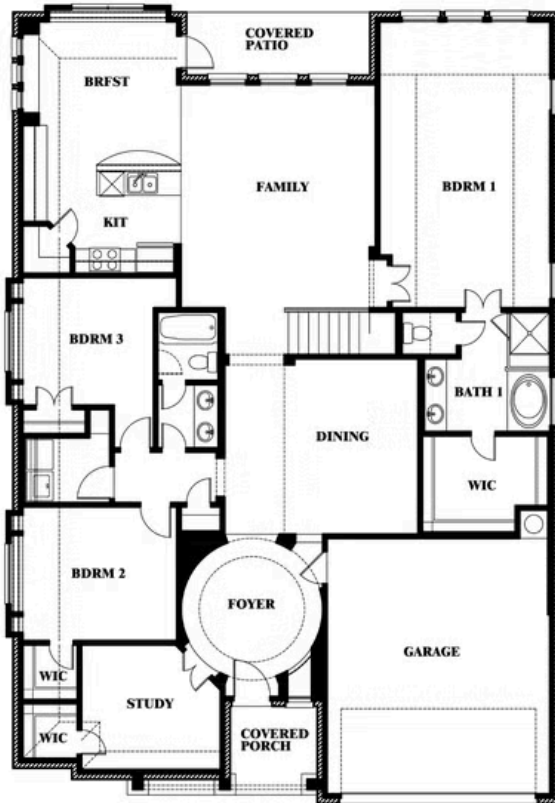

Carolina II

HOMES FROM
\$472,990

CLASSIC SERIES

RIDGE RANCH CLASSIC 60

3101 CORAL RIDGE COURT, MESQUITE, TX 75181

2,771
SQUARE FEET

3
BEDROOMS

3.0
BATHROOMS

ELEVATION E

ELEVATION E

ELEVATION F

ELEVATION F

Carolina II

RIDGE RANCH CLASSIC 60

3101 CORAL RIDGE COURT, MESQUITE, TX 75181

Carolina II

This brochure is for general informational purposes and is to be used as a guide only. Changes may be made during the development process and floorplans, dimensions, fixtures, fittings, finishes and specifications are subject to change without notice. Window placement, balcony configuration, wardrobe sizes and living areas may vary slightly within each plan type. EQUAL HOUSING OPPORTUNITY

Carolina II

RIDGE RANCH CLASSIC 60

3101 CORAL RIDGE COURT, MESQUITE, TX 75181

Carolina II with Media Room

This brochure is for general informational purposes and is to be used as a guide only. Changes may be made during the development process and floorplans, dimensions, fixtures, fittings, finishes and specifications are subject to change without notice. Window placement, balcony configuration, wardrobe sizes and living areas may vary slightly within each plan type. EQUAL HOUSING OPPORTUNITY