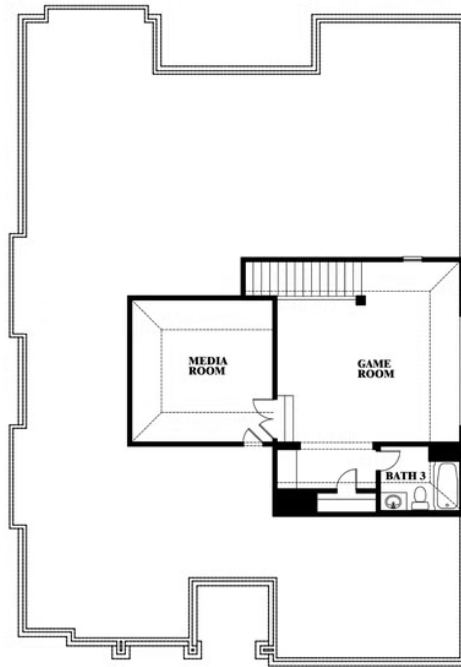

Carolina II

RIDGE RANCH CLASSIC 60

3101 CORAL RIDGE COURT, MESQUITE, TX 75181

Carolina II with Media Room