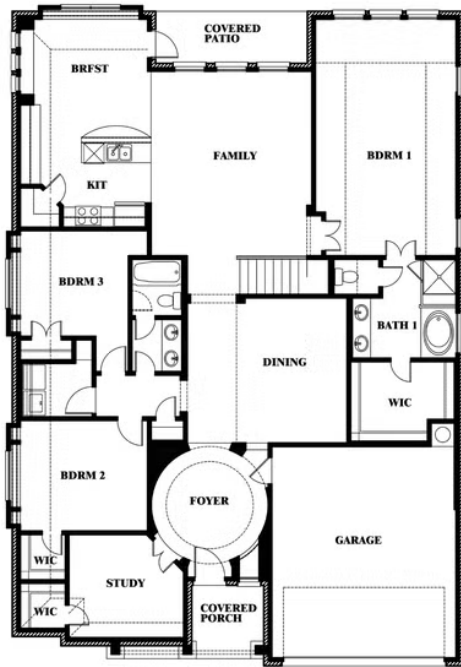

Carolina II

RIDGE RANCH CLASSIC 60

3101 CORAL RIDGE COURT, MESQUITE, TX 75181

Carolina II with Media Room