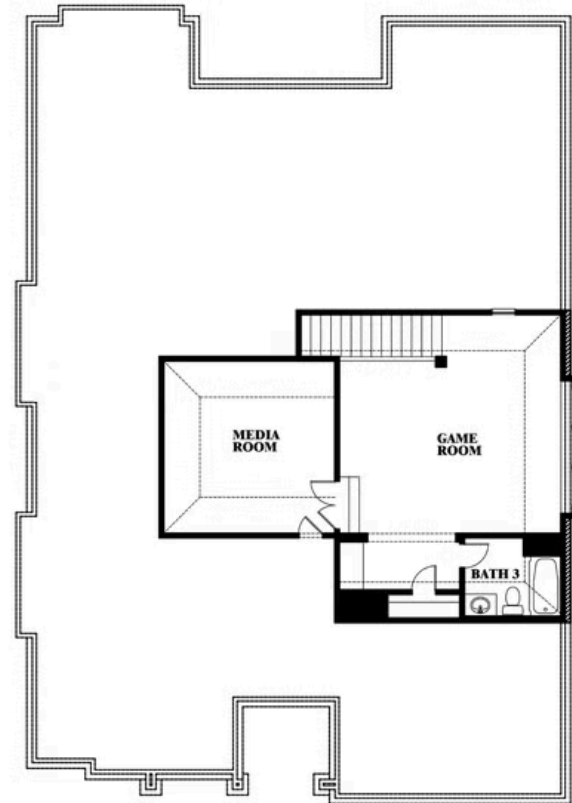

Carolina II

HOMES FROM
\$472,990

CLASSIC SERIES

RIDGE RANCH CLASSIC 60

3101 CORAL RIDGE COURT, MESQUITE, TX 75181

2,771
SQUARE FEET

3
BEDROOMS

3.0
BATHROOMS

ELEVATION E

ELEVATION E

ELEVATION F

ELEVATION F

Carolina II

RIDGE RANCH CLASSIC 60

3101 CORAL RIDGE COURT, MESQUITE, TX 75181

Carolina II

This brochure is for general informational purposes and is to be used as a guide only. Changes may be made during the development process and floorplans, dimensions, fixtures, fittings, finishes and specifications are subject to change without notice. Window placement, balcony configuration, wardrobe sizes and living areas may vary slightly within each plan type. EQUAL HOUSING OPPORTUNITY

Carolina II

RIDGE RANCH CLASSIC 60

3101 CORAL RIDGE COURT, MESQUITE, TX 75181

Carolina II with Media Room

This brochure is for general informational purposes and is to be used as a guide only. Changes may be made during the development process and floorplans, dimensions, fixtures, fittings, finishes and specifications are subject to change without notice. Window placement, balcony configuration, wardrobe sizes and living areas may vary slightly within each plan type. EQUAL HOUSING OPPORTUNITY