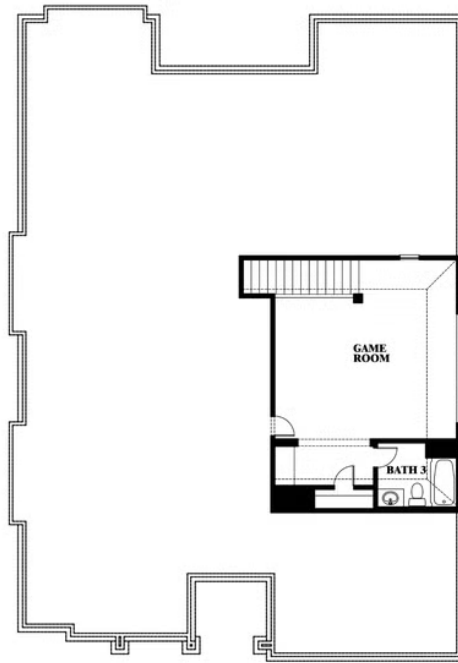

Carolina II

RIDGE RANCH CLASSIC 60

3101 CORAL RIDGE COURT, MESQUITE, TX 75181

Carolina II