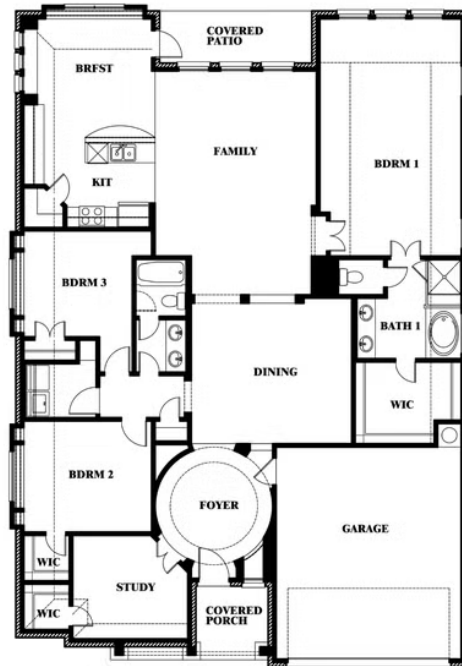

Carolina

RIDGE RANCH CLASSIC 60

3101 CORAL RIDGE COURT, MESQUITE, TX 75181

Carolina