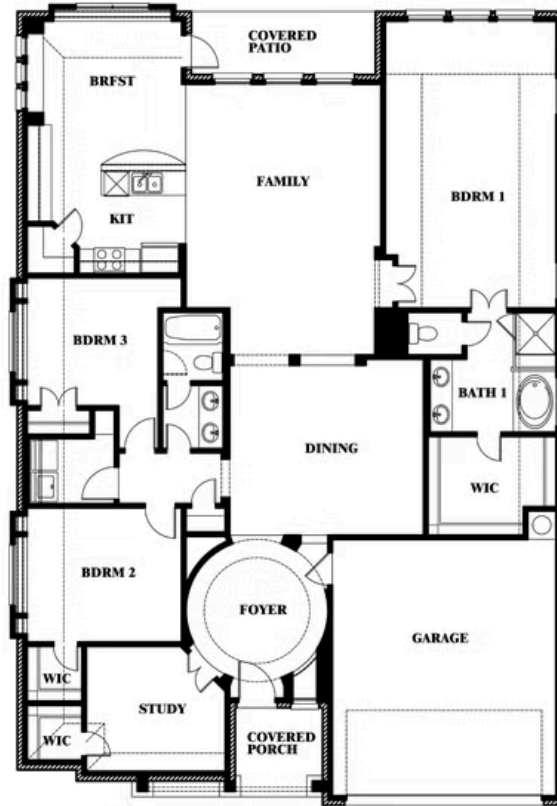

Carolina

HOMES FROM
\$440,990

CLASSIC SERIES

RIDGE RANCH CLASSIC 60

3101 CORAL RIDGE COURT, MESQUITE, TX 75181

2,313
SQUARE FEET

3
BEDROOMS

2.0
BATHROOMS

2
CAR GARAGE

ELEVATION C

ELEVATION A

ELEVATION AS

ELEVATION D

ELEVATION E

ELEVATION F

Document generated Mar 14, 2025. Prices, plans, square footage, features and materials are subject to change at any time without notice and vary among communities. Listed prices are for informational purposes only, are not binding, and do not create any contractual obligation(s). The price of any home is dependent on numerous factors, all of which are unique to a specific home, and is not guaranteed until specified in a binding contract. Pricing of elevations and additional optional beds/baths vary per plan. Some plans require a premium homesite. Please ask the Community Manager for details. Renderings of homes are artist concepts and may not reflect exact colors and materials.

Carolina

RIDGE RANCH CLASSIC 60

3101 CORAL RIDGE COURT, MESQUITE, TX 75181

Carolina

This brochure is for general informational purposes and is to be used as a guide only. Changes may be made during the development process and floorplans, dimensions, fixtures, fittings, finishes and specifications are subject to change without notice. Window placement, balcony configuration, wardrobe sizes and living areas may vary slightly within each plan type. EQUAL HOUSING OPPORTUNITY