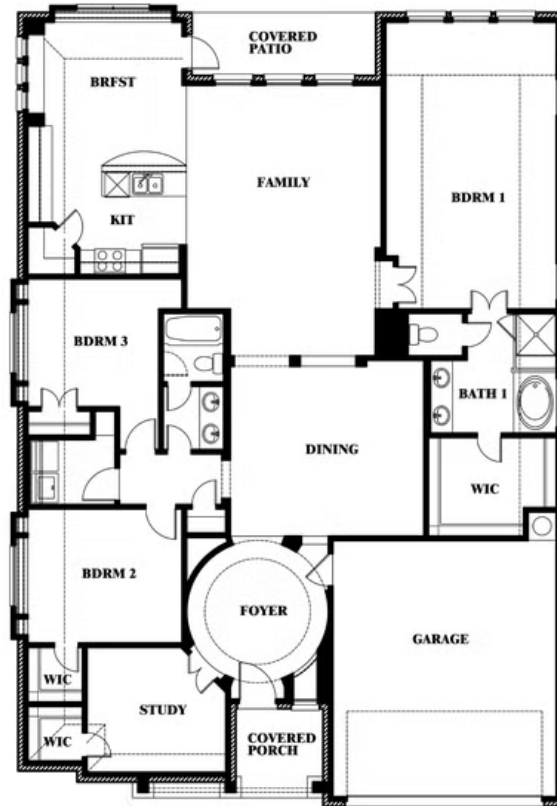

Carolina

RIDGE RANCH CLASSIC 60

3101 CORAL RIDGE COURT, MESQUITE, TX 75181

Carolina

This brochure is for general informational purposes and is to be used as a guide only. Changes may be made during the development process and floorplans, dimensions, fixtures, fittings, finishes and specifications are subject to change without notice. Window placement, balcony configuration, wardrobe sizes and living areas may vary slightly within each plan type. EQUAL HOUSING OPPORTUNITY