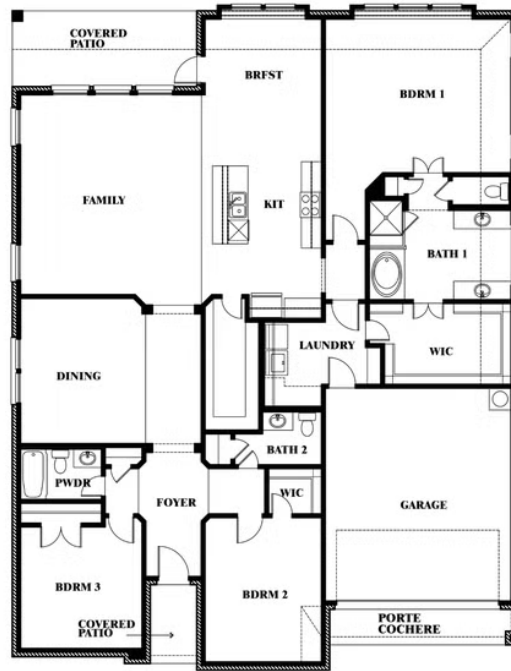

Caraway

RIDGE RANCH CLASSIC 60

3101 CORAL RIDGE COURT, MESQUITE, TX 75181

Caraway