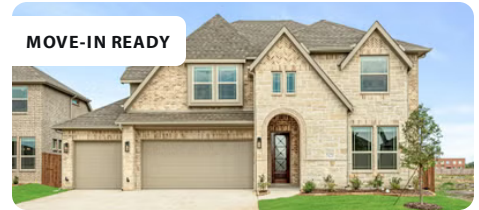

Ridge Ranch Classic 60

3101 CORAL RIDGE COURT · MESQUITE, TX 75181

AVAILABLE HOMES

MOVE-IN READY

3133 Quail Meadow Drive

MESQUITE, TX 75181

CYPRESS II FLOOR PLAN

2,459 **4** **3** **3**
SQUARE FEET BEDS BATHS GARAGE

WAS ~~\$514,358~~ NOW **\$499,358**

MOVE-IN READY

3104 Blazing Star Road

MESQUITE, TX 75181

DEWBERRY II FLOOR PLAN

3,034 **4** **2.5** **3**
SQUARE FEET BEDS BATHS GARAGE

WAS ~~\$559,540~~ NOW **\$529,990**

MOVE-IN READY

3121 Quail Meadow Drive

MESQUITE, TX 75181

VIOLET IV FLOOR PLAN

2,838 **5** **4** **3**
SQUARE FEET BEDS BATHS GARAGE

WAS ~~\$549,180~~ NOW **\$534,180**

MOVE-IN READY

3809 Iron Gate Place

2,250 **3** **2.5** **2**
SQUARE FEET BEDS BATHS GARAGE

WAS ~~\$497,330~~ NOW **\$479,160**

AVAILABLE DECEMBER 2024

3100 Golden Sunset Court

MESQUITE, TX 75181

VIOLET IV FLOOR PLAN

2,845 **5** **4** **3**
SQUARE FEET BEDS BATHS GARAGE