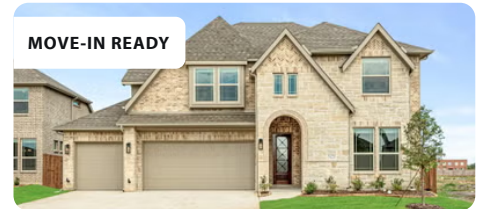

# Ridge Ranch Classic 60

No MUD! No PID!

3101 CORAL RIDGE COURT · MESQUITE, TX 75181

## AVAILABLE HOMES

MOVE-IN READY

4009 Rayfield Lane

MESQUITE, TX 75181

ROCKCRESS FLOOR PLAN

2,250 3 2.5 2  
SQUARE FEET BEDS BATHS GARAGE

WAS \$497,330 NOW **\$464,160**

MOVE-IN READY

3104 Blazing Star Road

MESQUITE, TX 75181

DEWBERRY II FLOOR PLAN

3,034 4 2.5 3  
SQUARE FEET BEDS BATHS GARAGE

WAS \$559,540 NOW **\$514,990**

MOVE-IN READY

3121 Quail Meadow Drive

MESQUITE, TX 75181

VIOLET IV FLOOR PLAN

2,838 5 4 3  
SQUARE FEET BEDS BATHS GARAGE

WAS \$549,180 NOW **\$524,180**

MOVE-IN READY

3809 Iron Gate Place

MESQUITE, TX 75181

VIOLET IV FLOOR PLAN

2,838 4 3.5 3  
SQUARE FEET BEDS BATHS GARAGE