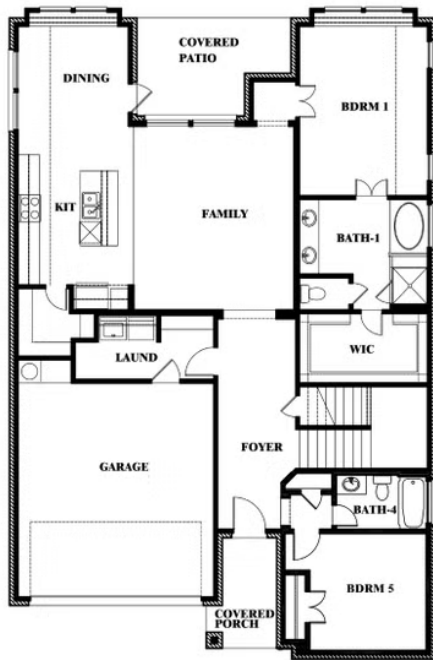

Violet IV

RIDGE RANCH CLASSIC 50

3101 CORAL RIDGE COURT, MESQUITE, TX 75181

VIOLET IV FLOOR PLAN WITH OPTIONAL BEDROOM AT STUDY

Violet IV
Opt. Bed 5 & Bath 4 at Study