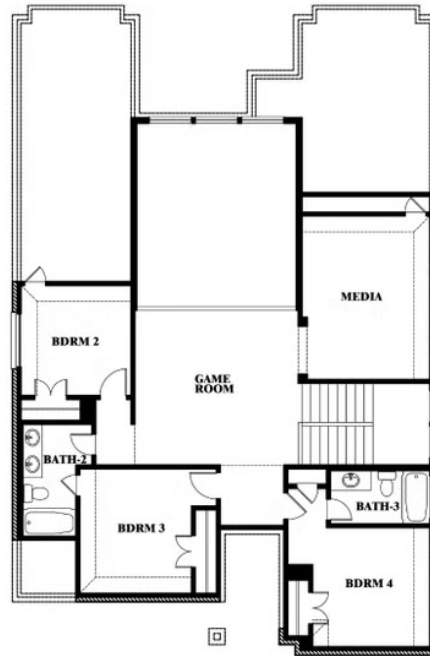

Violet IV

RIDGE RANCH CLASSIC 50

3101 CORAL RIDGE COURT, MESQUITE, TX 75181

VIOLET IV FLOOR PLAN WITH OPTIONAL BEDROOM AT STUDY

Violet IV
Opt. Bed 5 & Bath 4 at Study