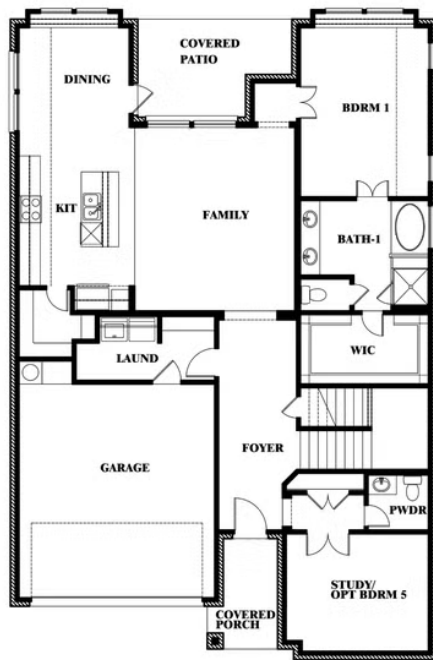

Violet III

VIOLET III FLOOR PLAN

RIDGE RANCH CLASSIC 50

3101 CORAL RIDGE COURT, MESQUITE, TX 75181

Violet III