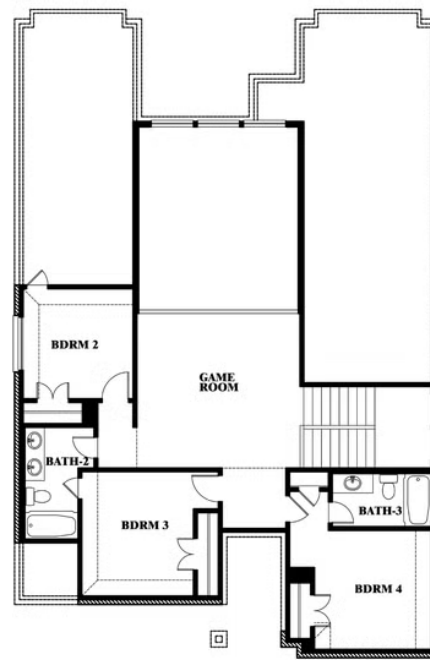

Violet III

VIOLET III FLOOR PLAN

RIDGE RANCH CLASSIC 50

3101 CORAL RIDGE COURT, MESQUITE, TX 75181

Violet III