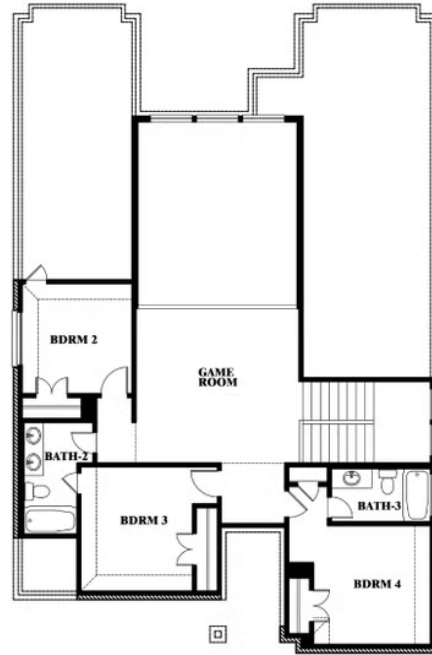

Violet III

RIDGE RANCH CLASSIC 50

3101 CORAL RIDGE COURT, MESQUITE, TX 75181

VIOLET III FLOOR PLAN WITH BEDROOM AT STUDY

Violet III

Opt. Bed 5 & Bath 4 at Study