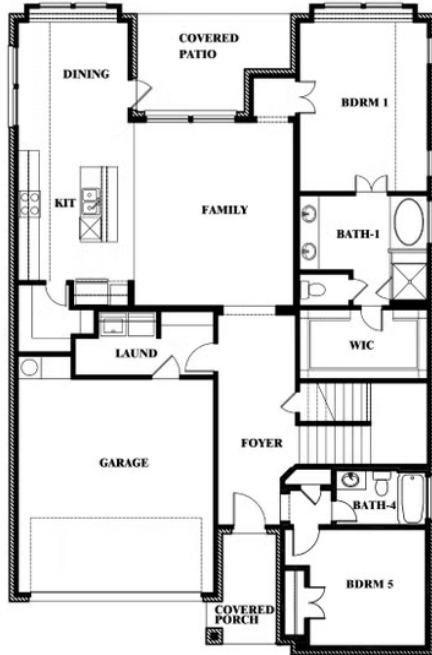

Violet III

RIDGE RANCH CLASSIC 50

3101 CORAL RIDGE COURT, MESQUITE, TX 75181

VIOLET III FLOOR PLAN WITH BEDROOM AT STUDY

Violet III

Opt. Bed 5 & Bath 4 at Study