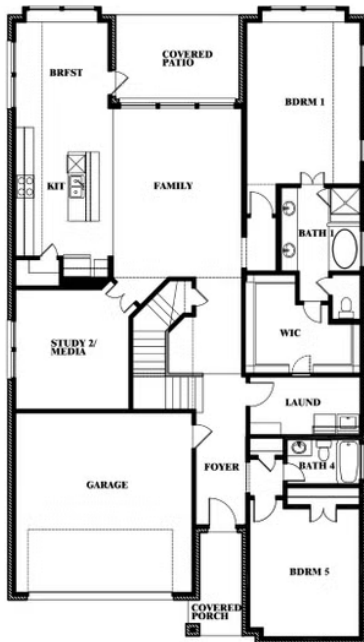

Rose III

RIDGE RANCH CLASSIC 50

3101 CORAL RIDGE COURT, MESQUITE, TX 75181

ROSE III FLOOR PLAN WITH OPTIONAL BED & BATH AT STUDY

Rose III
Opt. Bed & Bath at Study