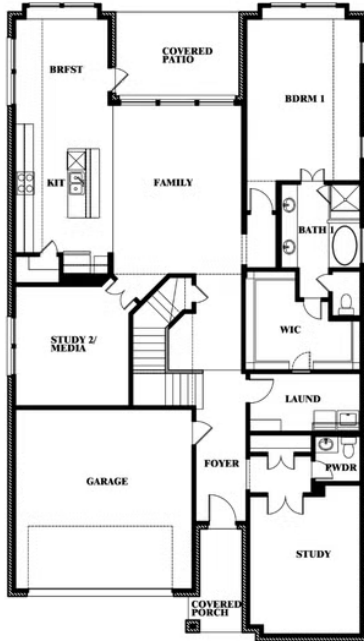

Rose III

ROSE III FLOOR PLAN

RIDGE RANCH CLASSIC 50

3101 CORAL RIDGE COURT, MESQUITE, TX 75181

Rose III