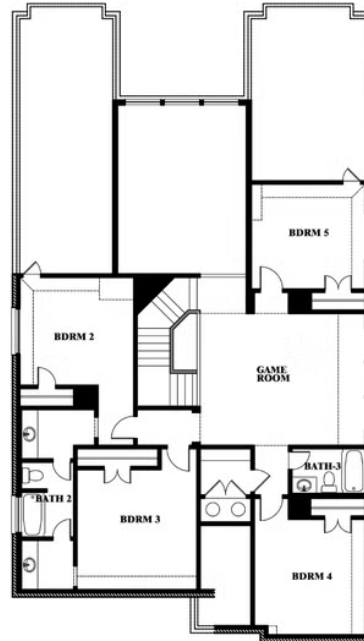

Rose III

ROSE III FLOOR PLAN

RIDGE RANCH CLASSIC 50

3101 CORAL RIDGE COURT, MESQUITE, TX 75181

Rose III