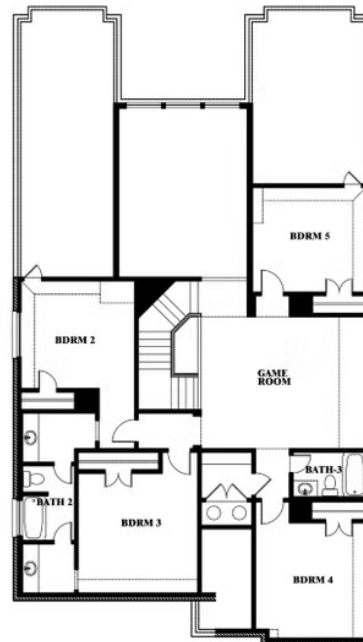

Rose III

RIDGE RANCH CLASSIC 50

3101 CORAL RIDGE COURT, MESQUITE, TX 75181

ROSE III FLOOR PLAN WITH OPTIONAL BED & BATH AT STUDY

Rose III
Opt. Bed & Bath at Study