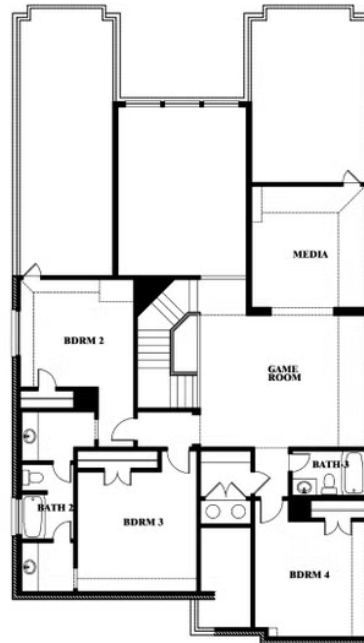

Rose II

RIDGE RANCH CLASSIC 50

3101 CORAL RIDGE COURT, MESQUITE, TX 75181

ROSE II FLOOR PLAN WITH OPTIONAL BED & BATH AT STUDY

Rose II Opt. Bed & Bath at Study