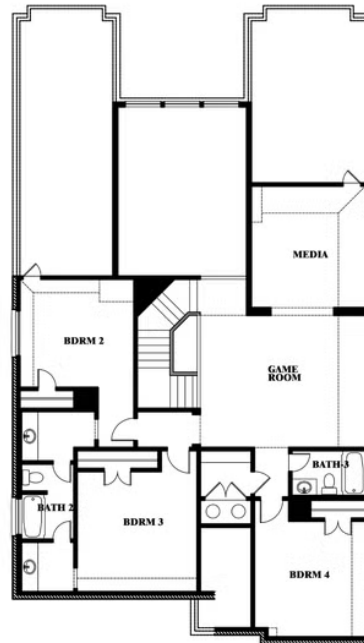

Rose II

ROSE II FLOOR PLAN

RIDGE RANCH CLASSIC 50

3101 CORAL RIDGE COURT, MESQUITE, TX 75181

Rose II