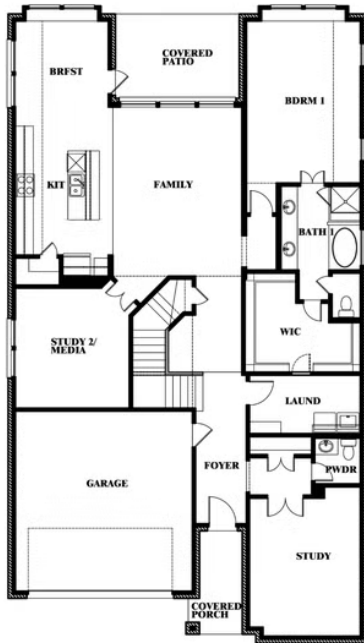

Rose II

ROSE II FLOOR PLAN

RIDGE RANCH CLASSIC 50

3101 CORAL RIDGE COURT, MESQUITE, TX 75181

Rose II