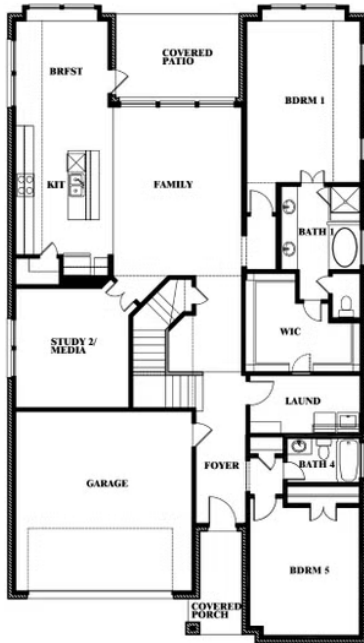

Rose II

RIDGE RANCH CLASSIC 50

3101 CORAL RIDGE COURT, MESQUITE, TX 75181

ROSE II FLOOR PLAN WITH OPTIONAL BED & BATH AT STUDY

Rose II Opt. Bed & Bath at Study