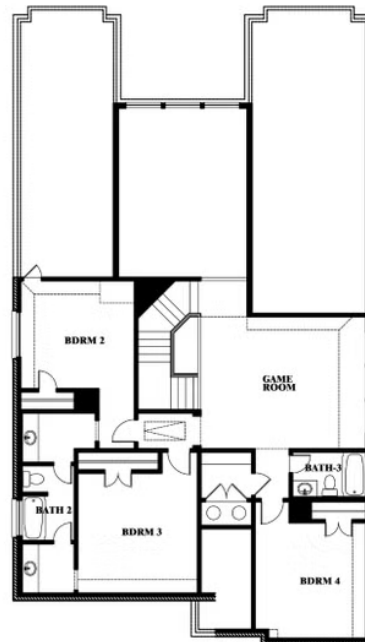

Rose

RIDGE RANCH CLASSIC 50

3101 CORAL RIDGE COURT, MESQUITE, TX 75181

ROSE FLOOR PLAN WITH OPTIONAL BED & BATH AT STUDY

Rose
Opt. Bed & Bath at Study