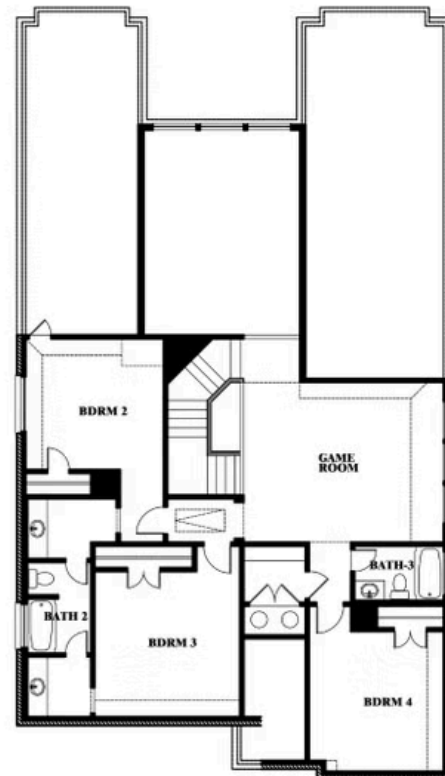

Rose

HOMES FROM
\$485,990

CLASSIC SERIES

RIDGE RANCH CLASSIC 50

3101 CORAL RIDGE COURT, MESQUITE, TX 75181

3,359
SQUARE FEET

4
BEDROOMS

3.5
BATHROOMS

ELEVATION D

ELEVATION D

Rose

ROSE FLOOR PLAN

RIDGE RANCH CLASSIC 50

3101 CORAL RIDGE COURT, MESQUITE, TX 75181

Rose

This brochure is for general informational purposes and is to be used as a guide only. Changes may be made during the development process and floorplans, dimensions, fixtures, fittings, finishes and specifications are subject to change without notice. Window placement, balcony configuration, wardrobe sizes and living areas may vary slightly within each plan type. EQUAL HOUSING OPPORTUNITY

Rose

RIDGE RANCH CLASSIC 50

3101 CORAL RIDGE COURT, MESQUITE, TX 75181

ROSE FLOOR PLAN WITH OPTIONAL BED & BATH AT STUDY

Rose
Opt. Bed & Bath at Study

This brochure is for general informational purposes and is to be used as a guide only. Changes may be made during the development process and floorplans, dimensions, fixtures, fittings, finishes and specifications are subject to change without notice. Window placement, balcony configuration, wardrobe sizes and living areas may vary slightly within each plan type. EQUAL HOUSING OPPORTUNITY