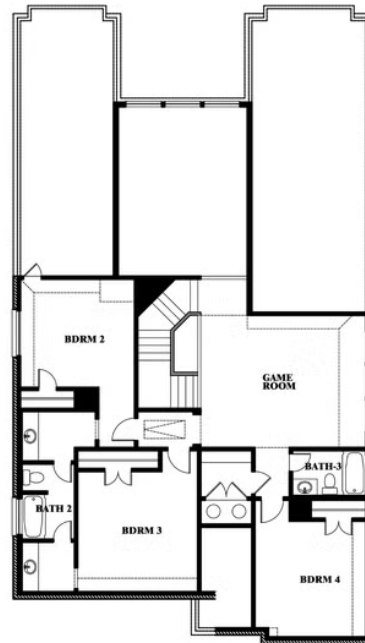

Rose

ROSE FLOOR PLAN

RIDGE RANCH CLASSIC 50

3101 CORAL RIDGE COURT, MESQUITE, TX 75181

Rose