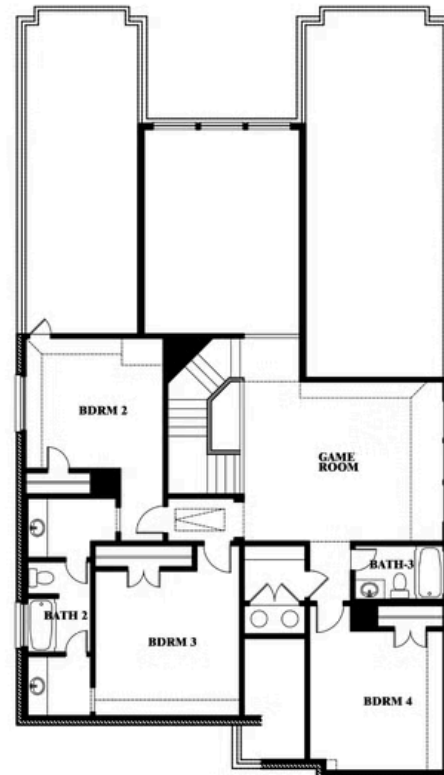

Rose

HOMES FROM
\$485,990

CLASSIC SERIES

RIDGE RANCH CLASSIC 50

3101 CORAL RIDGE COURT, MESQUITE, TX 75181

3,359
SQUARE FEET

4
BEDROOMS

3.5
BATHROOMS

2
CAR GARAGE

ELEVATION A

ELEVATION AS

ELEVATION AS

ELEVATION B

ELEVATION B

ELEVATION C

ELEVATION C

ELEVATION D

ELEVATION D

Rose

ROSE FLOOR PLAN

RIDGE RANCH CLASSIC 50

3101 CORAL RIDGE COURT, MESQUITE, TX 75181

Rose

This brochure is for general informational purposes and is to be used as a guide only. Changes may be made during the development process and floorplans, dimensions, fixtures, fittings, finishes and specifications are subject to change without notice. Window placement, balcony configuration, wardrobe sizes and living areas may vary slightly within each plan type. EQUAL HOUSING OPPORTUNITY

Rose

RIDGE RANCH CLASSIC 50

3101 CORAL RIDGE COURT, MESQUITE, TX 75181

ROSE FLOOR PLAN WITH OPTIONAL BED & BATH AT STUDY

Rose
Opt. Bed & Bath at Study

This brochure is for general informational purposes and is to be used as a guide only. Changes may be made during the development process and floorplans, dimensions, fixtures, fittings, finishes and specifications are subject to change without notice. Window placement, balcony configuration, wardrobe sizes and living areas may vary slightly within each plan type. EQUAL HOUSING OPPORTUNITY