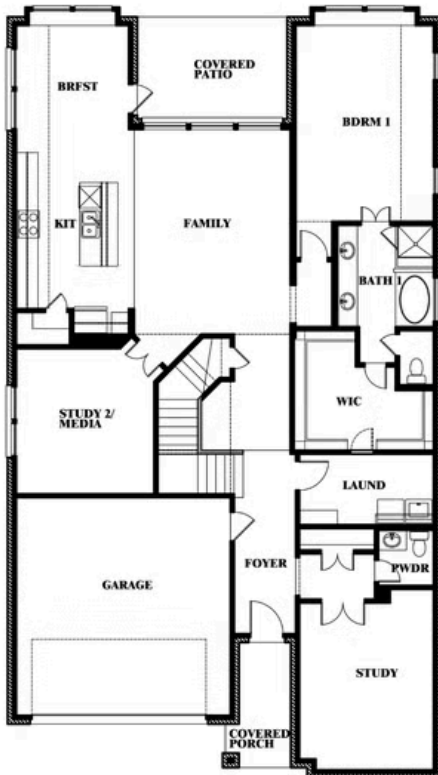

Rose

HOMES FROM
\$485,990

CLASSIC SERIES

RIDGE RANCH CLASSIC 50

3101 CORAL RIDGE COURT, MESQUITE, TX 75181

3,359
SQUARE FEET

4
BEDROOMS

3.5
BATHROOMS

2
CAR GARAGE

ELEVATION A

ELEVATION AS

ELEVATION AS

ELEVATION B

ELEVATION B

ELEVATION C

ELEVATION C

ELEVATION D

ELEVATION D

Rose

ROSE FLOOR PLAN

RIDGE RANCH CLASSIC 50

3101 CORAL RIDGE COURT, MESQUITE, TX 75181

Rose

This brochure is for general informational purposes and is to be used as a guide only. Changes may be made during the development process and floorplans, dimensions, fixtures, fittings, finishes and specifications are subject to change without notice. Window placement, balcony configuration, wardrobe sizes and living areas may vary slightly within each plan type. EQUAL HOUSING OPPORTUNITY

Rose

RIDGE RANCH CLASSIC 50

3101 CORAL RIDGE COURT, MESQUITE, TX 75181

ROSE FLOOR PLAN WITH OPTIONAL BED & BATH AT STUDY

Rose
Opt. Bed & Bath at Study

This brochure is for general informational purposes and is to be used as a guide only. Changes may be made during the development process and floorplans, dimensions, fixtures, fittings, finishes and specifications are subject to change without notice. Window placement, balcony configuration, wardrobe sizes and living areas may vary slightly within each plan type. EQUAL HOUSING OPPORTUNITY