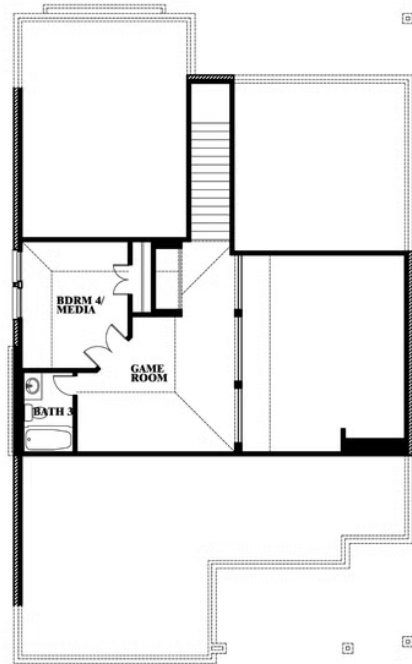

Dogwood III

RIDGE RANCH CLASSIC 50

3101 CORAL RIDGE COURT, MESQUITE, TX 75181

Dogwood III