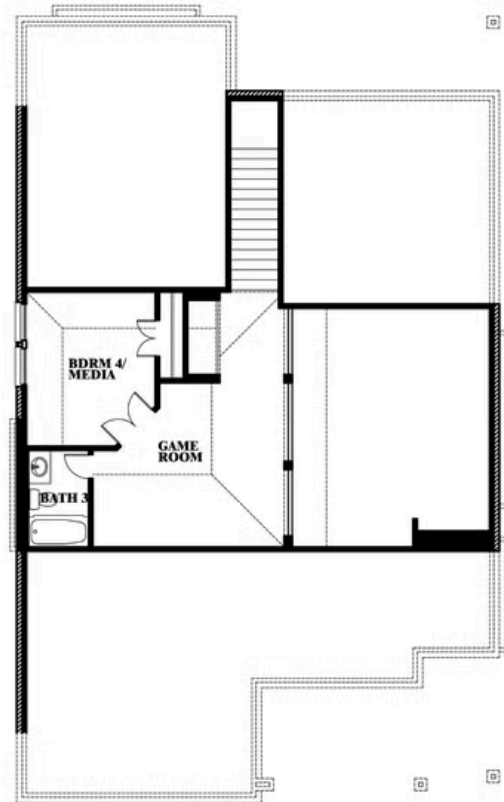

Dogwood III

HOMES FROM
\$421,990

CLASSIC SERIES

RIDGE RANCH CLASSIC 50

3101 CORAL RIDGE COURT, MESQUITE, TX 75181

2,333
SQUARE FEET

4
BEDROOMS

3.0
BATHROOMS

2
CAR GARAGE

ELEVATION C

Dogwood III

RIDGE RANCH CLASSIC 50

3101 CORAL RIDGE COURT, MESQUITE, TX 75181

Dogwood III

This brochure is for general informational purposes and is to be used as a guide only. Changes may be made during the development process and floorplans, dimensions, fixtures, fittings, finishes and specifications are subject to change without notice. Window placement, balcony configuration, wardrobe sizes and living areas may vary slightly within each plan type. EQUAL HOUSING OPPORTUNITY