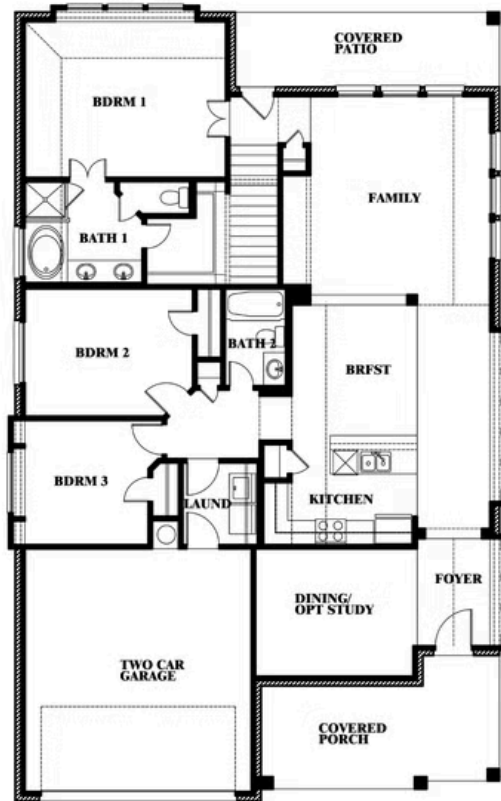

Dogwood III

HOMES FROM
\$421,990

CLASSIC SERIES

RIDGE RANCH CLASSIC 50

3101 CORAL RIDGE COURT, MESQUITE, TX 75181

2,333
SQUARE FEET

4
BEDROOMS

3.0
BATHROOMS

2
CAR GARAGE

ELEVATION C

Dogwood III

RIDGE RANCH CLASSIC 50

3101 CORAL RIDGE COURT, MESQUITE, TX 75181

Dogwood III

This brochure is for general informational purposes and is to be used as a guide only. Changes may be made during the development process and floorplans, dimensions, fixtures, fittings, finishes and specifications are subject to change without notice. Window placement, balcony configuration, wardrobe sizes and living areas may vary slightly within each plan type. EQUAL HOUSING OPPORTUNITY