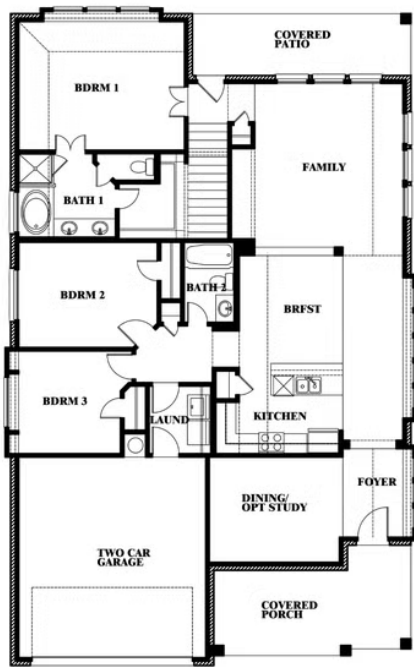

Dogwood III

RIDGE RANCH CLASSIC 50

3101 CORAL RIDGE COURT, MESQUITE, TX 75181

Dogwood III