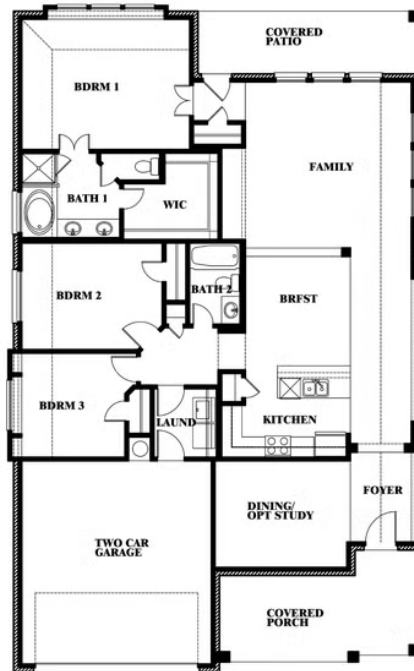

Dogwood

RIDGE RANCH CLASSIC 50

3101 CORAL RIDGE COURT, MESQUITE, TX 75181

Dogwood