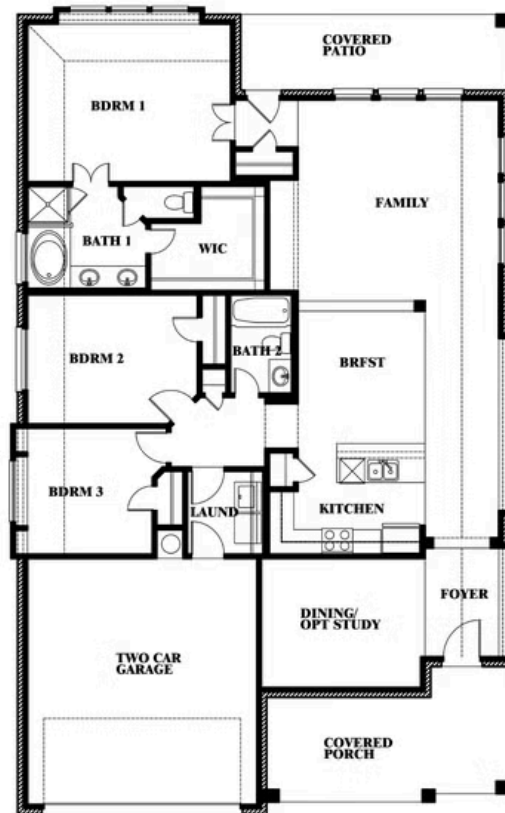

Dogwood

HOMES FROM
\$385,990

CLASSIC SERIES

RIDGE RANCH CLASSIC 50

3101 CORAL RIDGE COURT, MESQUITE, TX 75181

1,840
SQUARE FEET

3
BEDROOMS

2.0
BATHROOMS

2
CAR GARAGE

ELEVATION ES

ELEVATION A

ELEVATION A

ELEVATION C

ELEVATION C

ELEVATION FS

ELEVATION FS

ELEVATION G

ELEVATION G

ELEVATION GS

ELEVATION GS

Dogwood

RIDGE RANCH CLASSIC 50

3101 CORAL RIDGE COURT, MESQUITE, TX 75181

Dogwood

This brochure is for general informational purposes and is to be used as a guide only. Changes may be made during the development process and floorplans, dimensions, fixtures, fittings, finishes and specifications are subject to change without notice. Window placement, balcony configuration, wardrobe sizes and living areas may vary slightly within each plan type. EQUAL HOUSING OPPORTUNITY