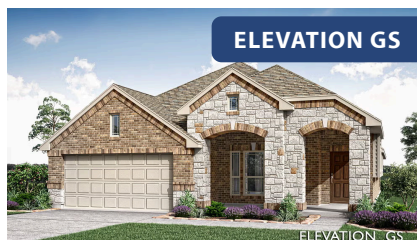

# Dogwood

HOMES FROM  
**\$385,990**

CLASSIC SERIES

## RIDGE RANCH CLASSIC 50

3101 CORAL RIDGE COURT, MESQUITE, TX 75181

**1,840**  
SQUARE FEET

**3**  
BEDROOMS

**2.0**  
BATHROOMS

**2**  
CAR GARAGE

**ELEVATION ES**

**ELEVATION A**

ELEVATION A

**ELEVATION C**

ELEVATION C

**ELEVATION FS**

ELEVATION FS

**ELEVATION G**

ELEVATION G

**ELEVATION GS**