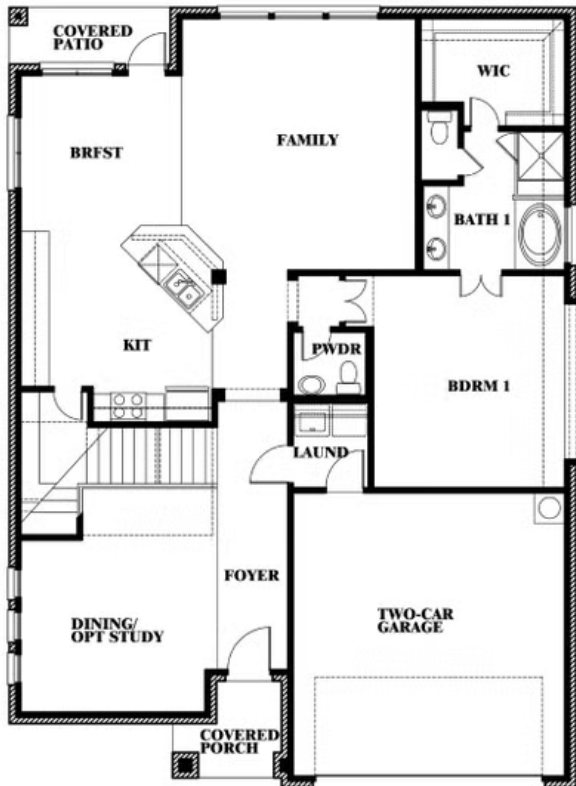

Dewberry III

HOMES FROM
\$466,990

CLASSIC SERIES

RIDGE RANCH CLASSIC 50

3101 CORAL RIDGE COURT, MESQUITE, TX 75181

3,261
SQUARE FEET

5
BEDROOMS

3.5
BATHROOMS

2
CAR GARAGE

Dewberry III

RIDGE RANCH CLASSIC 50

3101 CORAL RIDGE COURT, MESQUITE, TX 75181

DEWBERRY III FLOOR PLAN

Dewberry III

This brochure is for general informational purposes and is to be used as a guide only. Changes may be made during the development process and floor plans, dimensions, fixtures, fittings, finishes and specifications are subject to change without notice. Window placement, balcony configuration, wardrobe sizes and living areas may vary slightly within each plan type. EQUAL HOUSING OPPORTUNITY.