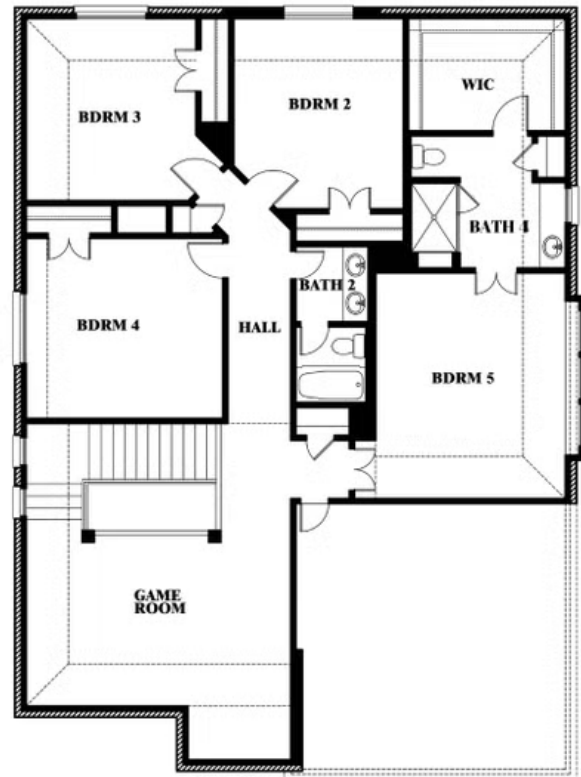

Dewberry III

HOMES FROM
\$466,990

CLASSIC SERIES

RIDGE RANCH CLASSIC 50

3101 CORAL RIDGE COURT, MESQUITE, TX 75181

3,261
SQUARE FEET

5
BEDROOMS

3.5
BATHROOMS

2
CAR GARAGE

Dewberry III

RIDGE RANCH CLASSIC 50

3101 CORAL RIDGE COURT, MESQUITE, TX 75181

DEWBERRY III FLOOR PLAN

Dewberry III

This brochure is for general informational purposes and is to be used as a guide only. Changes may be made during the development process and floor plans, dimensions, fixtures, fittings, finishes and specifications are subject to change without notice. Window placement, balcony configuration, wardrobe sizes and living areas may vary slightly within each plan type. EQUAL HOUSING OPPORTUNITY.