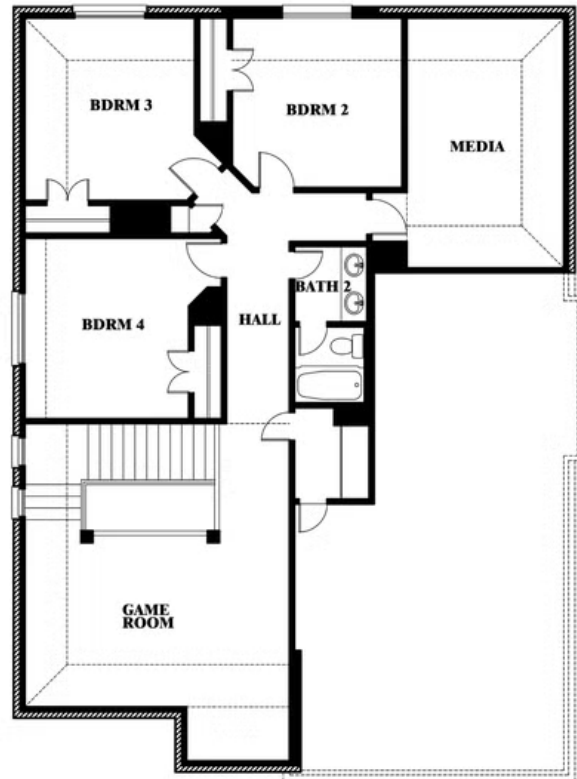

Dewberry II

HOMES FROM
\$448,990

CLASSIC SERIES

RIDGE RANCH CLASSIC 50

3101 CORAL RIDGE COURT, MESQUITE, TX 75181

3,026
SQUARE FEET

4
BEDROOMS

2.5
BATHROOMS

2
CAR GARAGE

Dewberry II

RIDGE RANCH CLASSIC 50

3101 CORAL RIDGE COURT, MESQUITE, TX 75181

Dewberry II

This brochure is for general informational purposes and is to be used as a guide only. Changes may be made during the development process and floorplans, dimensions, fixtures, fittings, finishes and specifications are subject to change without notice. Window placement, balcony configuration, wardrobe sizes and living areas may vary slightly within each plan type. EQUAL HOUSING OPPORTUNITY