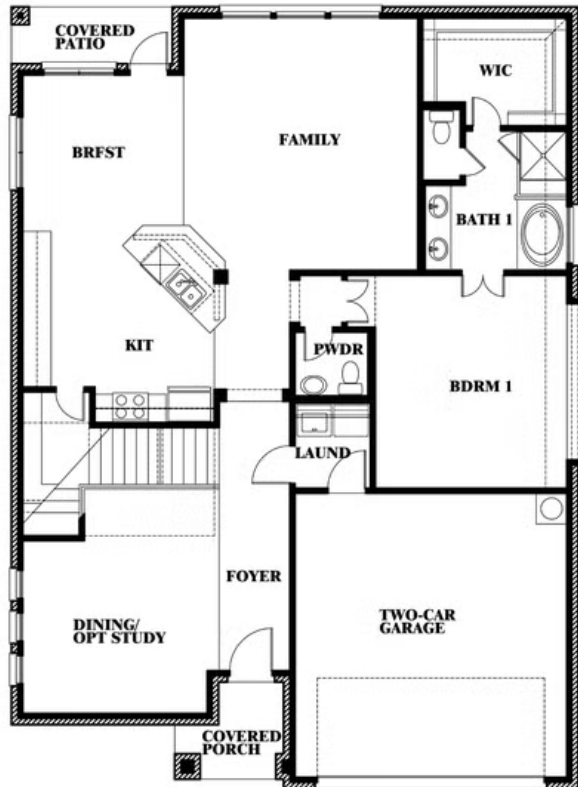

Dewberry II

HOMES FROM
\$448,990

CLASSIC SERIES

RIDGE RANCH CLASSIC 50

3101 CORAL RIDGE COURT, MESQUITE, TX 75181

3,026
SQUARE FEET

4
BEDROOMS

2.5
BATHROOMS

2
CAR GARAGE

Dewberry II

RIDGE RANCH CLASSIC 50

3101 CORAL RIDGE COURT, MESQUITE, TX 75181

Dewberry II

This brochure is for general informational purposes and is to be used as a guide only. Changes may be made during the development process and floorplans, dimensions, fixtures, fittings, finishes and specifications are subject to change without notice. Window placement, balcony configuration, wardrobe sizes and living areas may vary slightly within each plan type. EQUAL HOUSING OPPORTUNITY