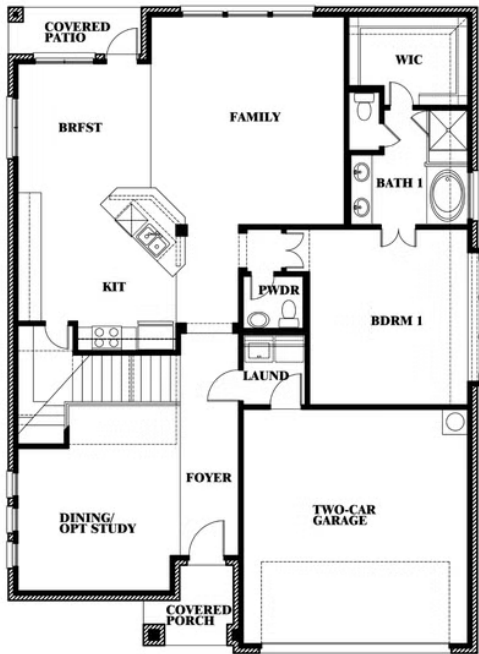

Dewberry

RIDGE RANCH CLASSIC 50

3101 CORAL RIDGE COURT, MESQUITE, TX 75181

Dewberry