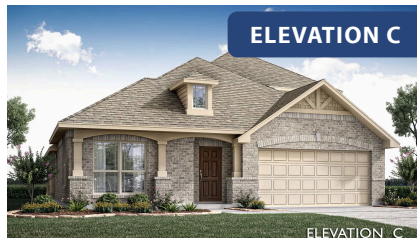

Cypress II

HOMES FROM
\$425,990

CLASSIC SERIES

RIDGE RANCH CLASSIC 50

3101 CORAL RIDGE COURT, MESQUITE, TX 75181

2,454
SQUARE FEET

4
BEDROOMS

3.0
BATHROOMS

2
CAR GARAGE

ELEVATION F

ELEVATION B

ELEVATION B

ELEVATION C

ELEVATION C

ELEVATION D

ELEVATION D

ELEVATION E

ELEVATION E

Cypress II

RIDGE RANCH CLASSIC 50

3101 CORAL RIDGE COURT, MESQUITE, TX 75181

Cypress II

This brochure is for general informational purposes and is to be used as a guide only. Changes may be made during the development process and floorplans, dimensions, fixtures, fittings, finishes and specifications are subject to change without notice. Window placement, balcony configuration, wardrobe sizes and living areas may vary slightly within each plan type. EQUAL HOUSING OPPORTUNITY