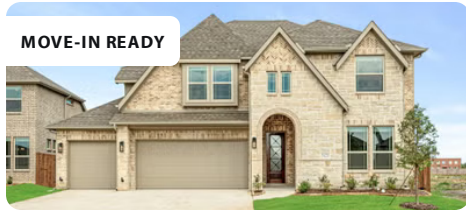

WAS ~~\$471,124~~ NOW **\$461,124**

Other Available Homes in Ridge Ranch

3101 CORAL RIDGE COURT · MESQUITE, TX 75181

AVAILABLE HOMES

AVAILABLE DECEMBER 2024

4009 Rayfield Lane

MESQUITE, TX 75181
RIDGE RANCH CLASSIC 60
ROCKCRESS FLOOR PLAN

2,250 3 2.5 2
SQUARE FEET BEDS BATHS GARAGE

WAS \$497,330 NOW **\$491,990**

MOVE-IN READY

3133 Quail Meadow Drive

MESQUITE, TX 75181
RIDGE RANCH CLASSIC 60
CYPRESS II FLOOR PLAN

2,459 4 3 3
SQUARE FEET BEDS BATHS GARAGE

WAS \$514,358 NOW **\$504,358**

MOVE-IN READY

3137 Quail Meadow Drive

MESQUITE, TX 75181
RIDGE RANCH CLASSIC 60
CAROLINA IV FLOOR PLAN

3,285 4 3 2
SQUARE FEET BEDS BATHS GARAGE

WAS \$549,070 NOW **\$539,070**

MOVE-IN READY

3121 Quail Meadow Drive

MESQUITE, TX 75181
RIDGE RANCH CLASSIC 60
VIOLET IV FLOOR PLAN

2,838 5 4 3
SQUARE FEET BEDS BATHS GARAGE

WAS \$549,180 NOW **\$539,180**

MOVE-IN READY

3104 Blazing Star Road