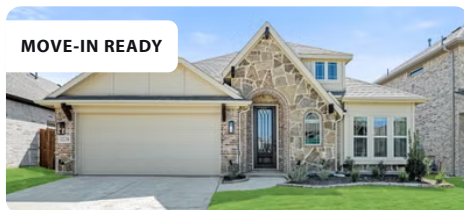

### 3308 Heathrow Road

MESQUITE, TX 75181  
RIDGE RANCH CLASSIC 50  
JASMINE FLOOR PLAN

**2,102**   **4**   **3**   **2**  
SQUARE FEET   BEDS   BATHS   GARAGE

WAS ~~\$448,096~~ NOW **\$429,096**

MOVE-IN READY

### 3220 Southampton Drive

MESQUITE, TX 75181  
RIDGE RANCH CLASSIC 50  
JASMINE FLOOR PLAN

**2,102**   **4**   **3**   **2**  
SQUARE FEET   BEDS   BATHS   GARAGE

WAS ~~\$448,511~~ NOW **\$429,511**

MOVE-IN READY

### 4417 Barkley Lane

MESQUITE, TX 75181  
RIDGE RANCH CLASSIC 50  
JASMINE FLOOR PLAN

**2,098**   **4**   **3**   **2**  
SQUARE FEET   BEDS   BATHS   GARAGE

WAS ~~\$454,392~~ NOW **\$439,990**

MOVE-IN READY