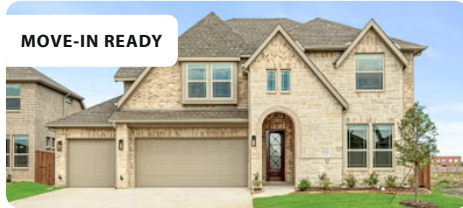

Ridge Ranch

3101 CORAL RIDGE COURT • MESQUITE, TX 75181

AVAILABLE HOMES

MOVE-IN READY

3121 Quail Meadow Drive

MESQUITE, TX 75181
RIDGE RANCH CLASSIC 60
VIOLET IV FLOOR PLAN

2,838   **5**   **4**   **3**
SQUARE FEET   BEDS   BATHS   GARAGE

WAS ~~$549,180~~ NOW **$529,180**