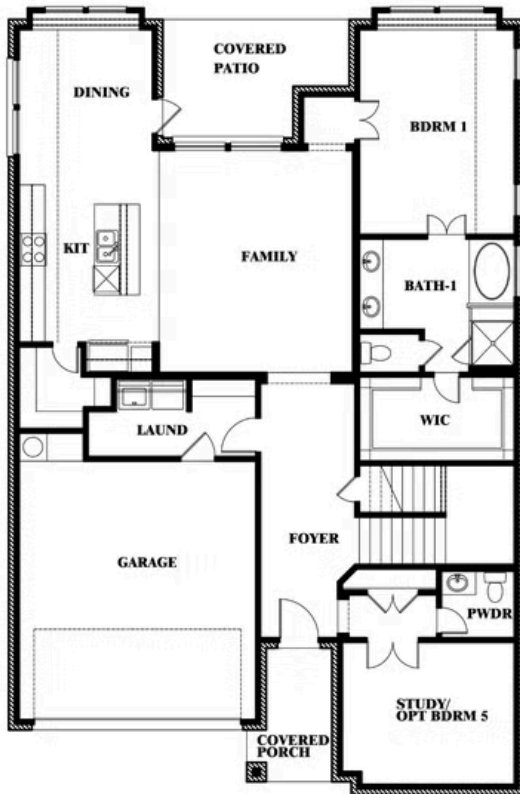

2
CAR GARAGE

ELEVATION A

ELEVATION AS

ELEVATION AS

ELEVATION C

ELEVATION C

ELEVATION D

ELEVATION D

Violet IV

VIOLET IV FLOOR PLAN

LIBERTY

2913 AUTUMN GLEN DRIVE, MELISSA, TX 75454

Violet IV

This brochure is for general informational purposes and is to be used as a guide only. Changes may be made during the development process and floorplans, dimensions, fixtures, fittings, finishes and specifications are subject to change without notice. Window placement, balcony configuration, wardrobe sizes and living areas may vary slightly within each plan type. EQUAL HOUSING OPPORTUNITY

Violet IV

VIOLET IV FLOOR PLAN WITH OPTIONAL BEDROOM AT STUDY

LIBERTY

2913 AUTUMN GLEN DRIVE, MELISSA, TX 75454

Violet IV Opt. Bed 5 & Bath 4 at Study

This brochure is for general informational purposes and is to be used as a guide only. Changes may be made during the development process and floorplans, dimensions, fixtures, fittings, finishes and specifications are subject to change without notice. Window placement, balcony configuration, wardrobe sizes and living areas may vary slightly within each plan type. EQUAL HOUSING OPPORTUNITY