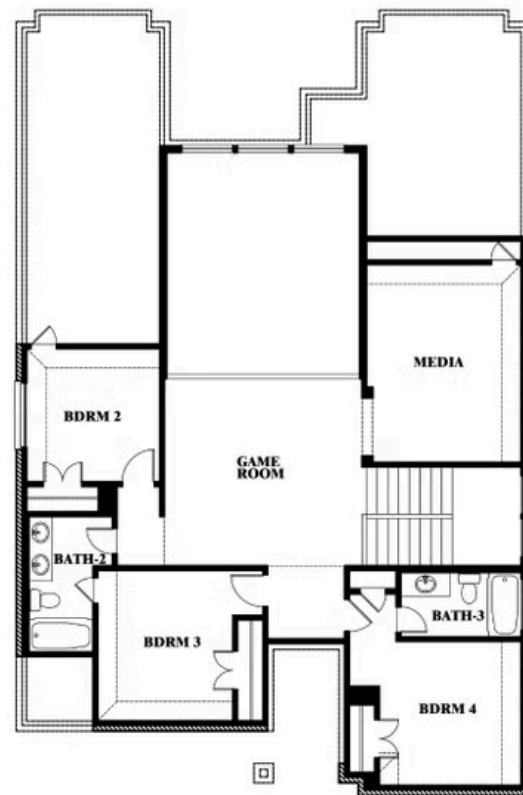

Violet IV

VIOLET IV FLOOR PLAN

LIBERTY

2913 AUTUMN GLEN DRIVE, MELISSA, TX 75454

Violet IV

This brochure is for general informational purposes and is to be used as a guide only. Changes may be made during the development process and floorplans, dimensions, fixtures, fittings, finishes and specifications are subject to change without notice. Window placement, balcony configuration, wardrobe sizes and living areas may vary slightly within each plan type. EQUAL HOUSING OPPORTUNITY

Violet IV

VIOLET IV FLOOR PLAN WITH OPTIONAL BEDROOM AT STUDY

LIBERTY

2913 AUTUMN GLEN DRIVE, MELISSA, TX 75454

Violet IV Opt. Bed 5 & Bath 4 at Study

This brochure is for general informational purposes and is to be used as a guide only. Changes may be made during the development process and floorplans, dimensions, fixtures, fittings, finishes and specifications are subject to change without notice. Window placement, balcony configuration, wardrobe sizes and living areas may vary slightly within each plan type. EQUAL HOUSING OPPORTUNITY