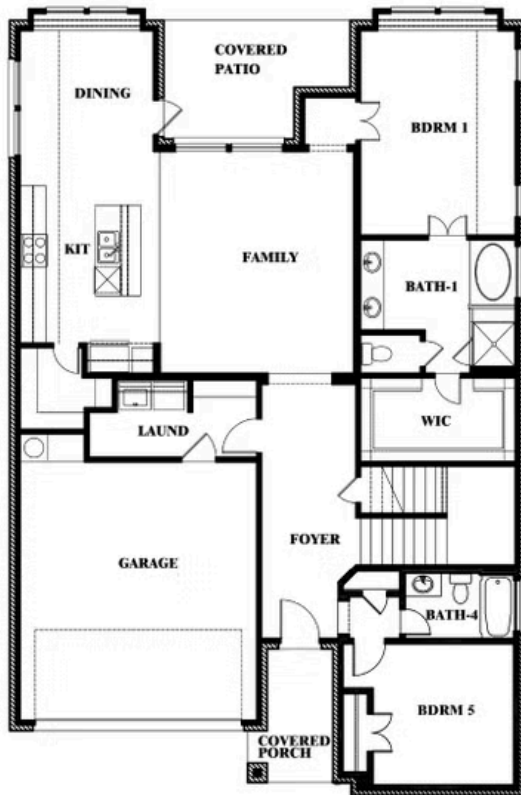

Violet IV

VIOLET IV FLOOR PLAN

LIBERTY

2913 AUTUMN GLEN DRIVE, MELISSA, TX 75454

Violet IV

This brochure is for general informational purposes and is to be used as a guide only. Changes may be made during the development process and floorplans, dimensions, fixtures, fittings, finishes and specifications are subject to change without notice. Window placement, balcony configuration, wardrobe sizes and living areas may vary slightly within each plan type. EQUAL HOUSING OPPORTUNITY

Violet IV

VIOLET IV FLOOR PLAN WITH OPTIONAL BEDROOM AT STUDY

LIBERTY

2913 AUTUMN GLEN DRIVE, MELISSA, TX 75454

Violet IV Opt. Bed 5 & Bath 4 at Study

This brochure is for general informational purposes and is to be used as a guide only. Changes may be made during the development process and floorplans, dimensions, fixtures, fittings, finishes and specifications are subject to change without notice. Window placement, balcony configuration, wardrobe sizes and living areas may vary slightly within each plan type. EQUAL HOUSING OPPORTUNITY