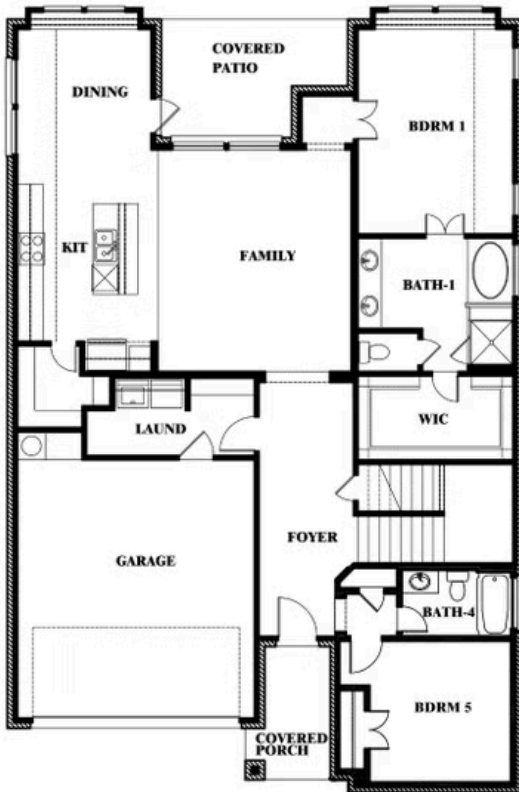

# Violet III

This brochure is for general informational purposes and is to be used as a guide only. Changes may be made during the development process and floorplans, dimensions, fixtures, fittings, finishes and specifications are subject to change without notice. Window placement, balcony configuration, wardrobe sizes and living areas may vary slightly within each plan type. EQUAL HOUSING OPPORTUNITY

## LIBERTY

2913 AUTUMN GLEN DRIVE, MELISSA, TX 75454

**VIOLET III FLOOR PLAN WITH BEDROOM AT STUDY**

### Violet III Opt. Bed 5 & Bath 4 at Study

This brochure is for general informational purposes and is to be used as a guide only. Changes may be made during the development process and floorplans, dimensions, fixtures, fittings, finishes and specifications are subject to change without notice. Window placement, balcony configuration, wardrobe sizes and living areas may vary slightly within each plan type. EQUAL HOUSING OPPORTUNITY