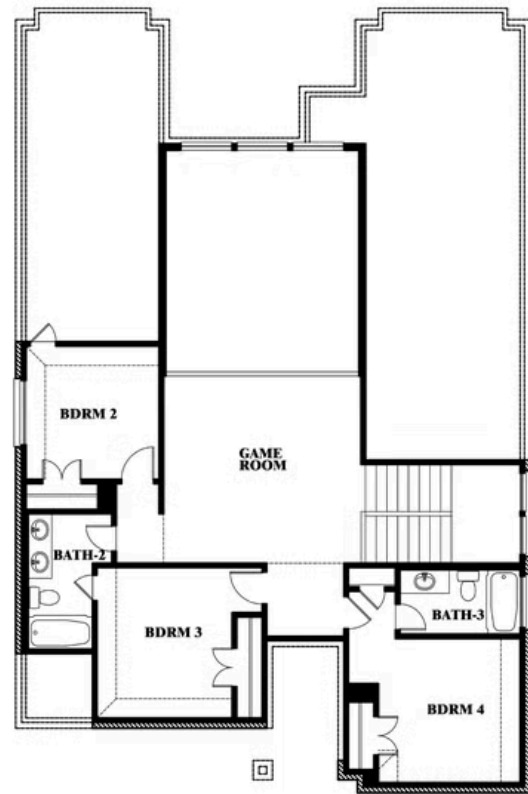

ELEVATION C

ELEVATION D

Violet III

VIOLET III FLOOR PLAN

LIBERTY

2913 AUTUMN GLEN DRIVE, MELISSA, TX 75454

Violet III

This brochure is for general informational purposes and is to be used as a guide only. Changes may be made during the development process and floorplans, dimensions, fixtures, fittings, finishes and specifications are subject to change without notice. Window placement, balcony configuration, wardrobe sizes and living areas may vary slightly within each plan type. EQUAL HOUSING OPPORTUNITY