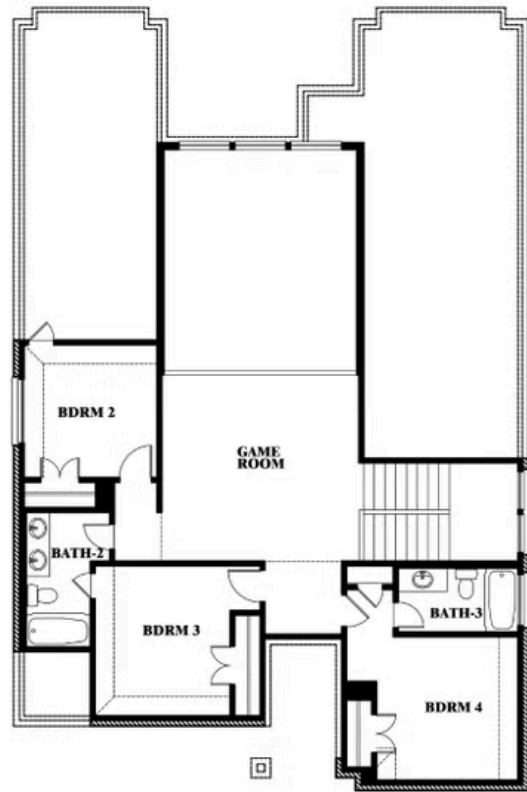

Violet III

LIBERTY

2913 AUTUMN GLEN DRIVE, MELISSA, TX 75454

VIOLET III FLOOR PLAN WITH BEDROOM AT STUDY

Violet III Opt. Bed 5 & Bath 4 at Study

This brochure is for general informational purposes and is to be used as a guide only. Changes may be made during the development process and floorplans, dimensions, fixtures, fittings, finishes and specifications are subject to change without notice. Window placement, balcony configuration, wardrobe sizes and living areas may vary slightly within each plan type. EQUAL HOUSING OPPORTUNITY

Document generated Apr 19, 2025. Prices, plans, square footage, features and materials are subject to change at any time without notice and vary among communities. Listed prices are for informational purposes only, are not binding, and do not create any contractual obligation(s). The price of any home is dependent on numerous factors, all of which are unique to a specific home, and is not guaranteed until specified in a binding contract. Pricing of elevations and additional optional beds/baths vary per plan. Some plans require a premium homesite. Please ask the Community Manager for details. Renderings of homes are artist concepts and may not reflect exact colors and materials.