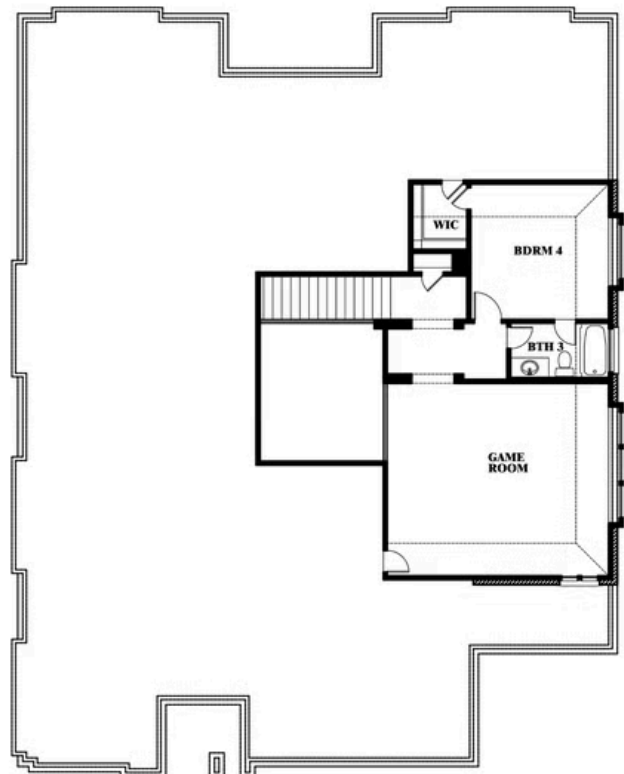

3.5
BATHROOMS

3
CAR GARAGE

ELEVATION A

ELEVATION B

ELEVATION C

Document generated Mar 14, 2025. Prices, plans, square footage, features and materials are subject to change at any time without notice and vary among communities. Listed prices are for informational purposes only, are not binding, and do not create any contractual obligation(s). The price of any home is dependent on numerous factors, all of which are unique to a specific home, and is not guaranteed until specified in a binding contract. Pricing of elevations and additional optional beds/baths vary per plan. Some plans require a premium homesite. Please ask the Community Manager for details. Renderings of homes are artist concepts and may not reflect exact colors and materials.

Primrose FE IV

LIBERTY

2913 AUTUMN GLEN DRIVE, MELISSA, TX 75454

Primrose FE IV

This brochure is for general informational purposes and is to be used as a guide only. Changes may be made during the development process and floorplans, dimensions, fixtures, fittings, finishes and specifications are subject to change without notice. Window placement, balcony configuration, wardrobe sizes and living areas may vary slightly within each plan type. EQUAL HOUSING OPPORTUNITY