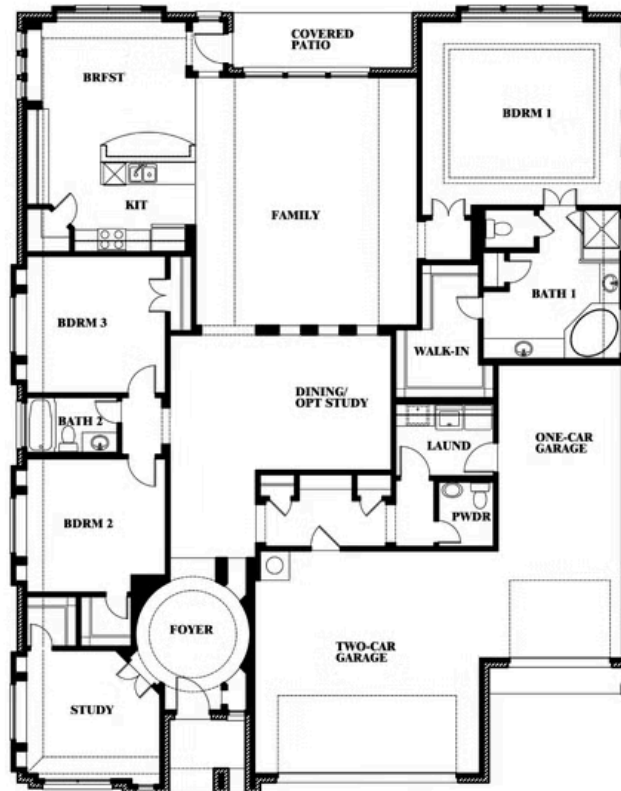

2.5
BATHROOMS

3
CAR GARAGE

Document generated Mar 14, 2025. Prices, plans, square footage, features and materials are subject to change at any time without notice and vary among communities. Listed prices are for informational purposes only, are not binding, and do not create any contractual obligation(s). The price of any home is dependent on numerous factors, all of which are unique to a specific home, and is not guaranteed until specified in a binding contract. Pricing of elevations and additional optional beds/baths vary per plan. Some plans require a premium homesite. Please ask the Community Manager for details. Renderings of homes are artist concepts and may not reflect exact colors and materials.

Primrose FE

LIBERTY

2913 AUTUMN GLEN DRIVE, MELISSA, TX 75454

Primrose FE

This brochure is for general informational purposes and is to be used as a guide only. Changes may be made during the development process and floorplans, dimensions, fixtures, fittings, finishes and specifications are subject to change without notice. Window placement, balcony configuration, wardrobe sizes and living areas may vary slightly within each plan type. EQUAL HOUSING OPPORTUNITY