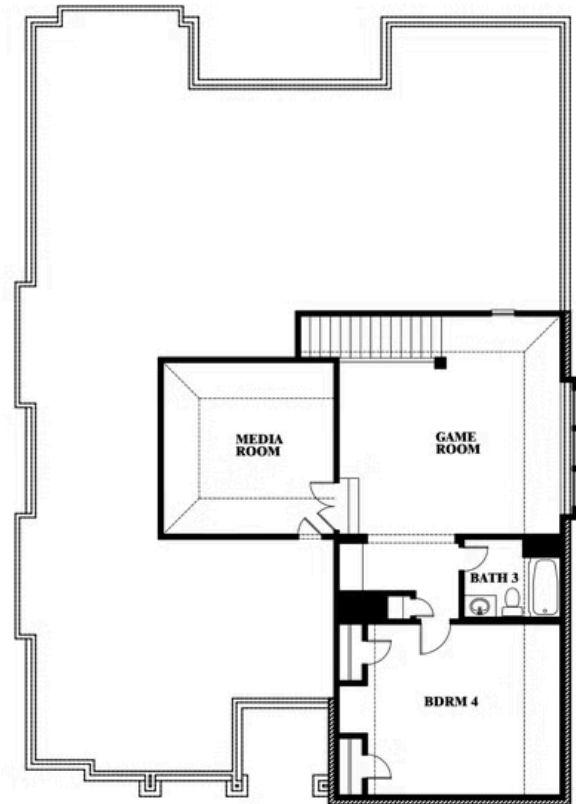

Carolina IV

LIBERTY

2913 AUTUMN GLEN DRIVE, MELISSA, TX 75454

Carolina IV

This brochure is for general informational purposes and is to be used as a guide only. Changes may be made during the development process and floorplans, dimensions, fixtures, fittings, finishes and specifications are subject to change without notice. Window placement, balcony configuration, wardrobe sizes and living areas may vary slightly within each plan type. EQUAL HOUSING OPPORTUNITY