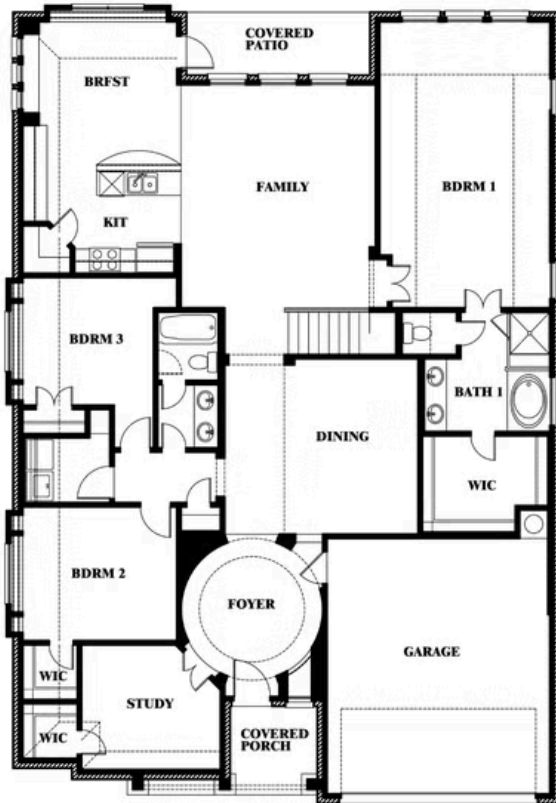

Carolina IV

LIBERTY

2913 AUTUMN GLEN DRIVE, MELISSA, TX 75454

Carolina IV

This brochure is for general informational purposes and is to be used as a guide only. Changes may be made during the development process and floorplans, dimensions, fixtures, fittings, finishes and specifications are subject to change without notice. Window placement, balcony configuration, wardrobe sizes and living areas may vary slightly within each plan type. EQUAL HOUSING OPPORTUNITY