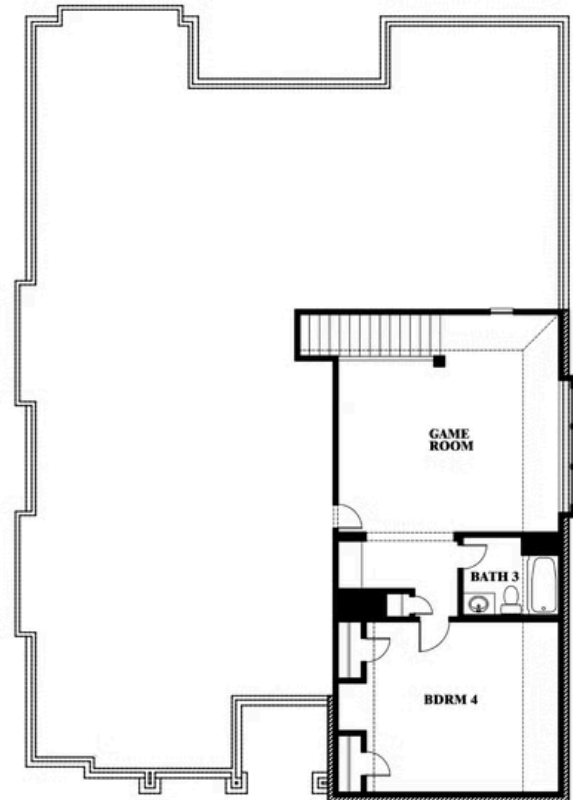

Carolina III

LIBERTY

2913 AUTUMN GLEN DRIVE, MELISSA, TX 75454

Carolina III

This brochure is for general informational purposes and is to be used as a guide only. Changes may be made during the development process and floorplans, dimensions, fixtures, fittings, finishes and specifications are subject to change without notice. Window placement, balcony configuration, wardrobe sizes and living areas may vary slightly within each plan type. EQUAL HOUSING OPPORTUNITY