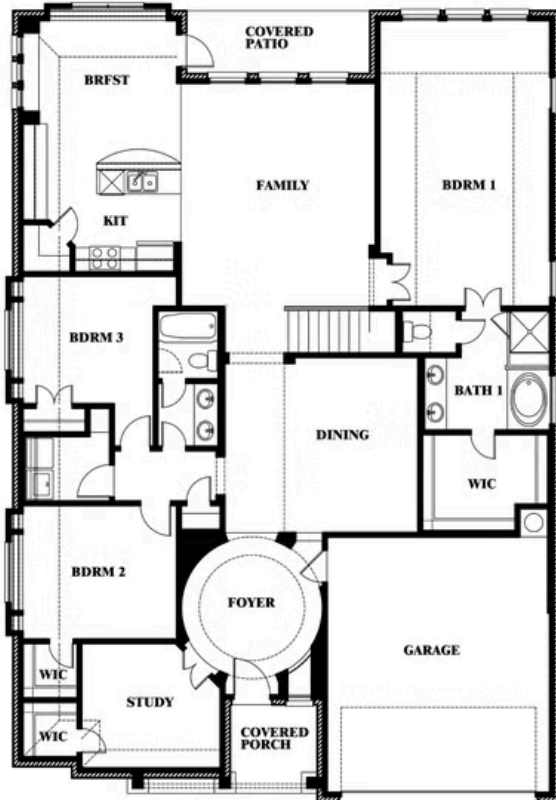

Carolina III

LIBERTY

2913 AUTUMN GLEN DRIVE, MELISSA, TX 75454

Carolina III

This brochure is for general informational purposes and is to be used as a guide only. Changes may be made during the development process and floorplans, dimensions, fixtures, fittings, finishes and specifications are subject to change without notice. Window placement, balcony configuration, wardrobe sizes and living areas may vary slightly within each plan type. EQUAL HOUSING OPPORTUNITY