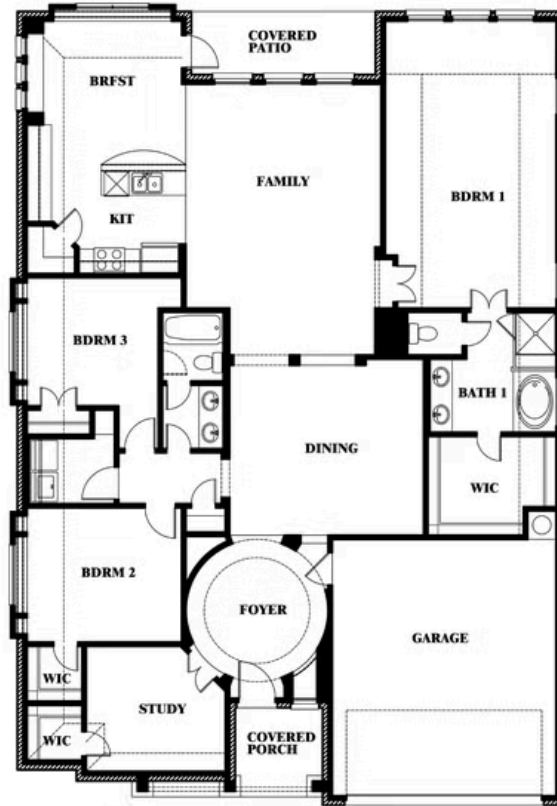

2
CAR GARAGE

ELEVATION C

ELEVATION A

ELEVATION A

ELEVATION D

ELEVATION D

Carolina

LIBERTY

2913 AUTUMN GLEN DRIVE, MELISSA, TX 75454

Carolina

This brochure is for general informational purposes and is to be used as a guide only. Changes may be made during the development process and floorplans, dimensions, fixtures, fittings, finishes and specifications are subject to change without notice. Window placement, balcony configuration, wardrobe sizes and living areas may vary slightly within each plan type. EQUAL HOUSING OPPORTUNITY