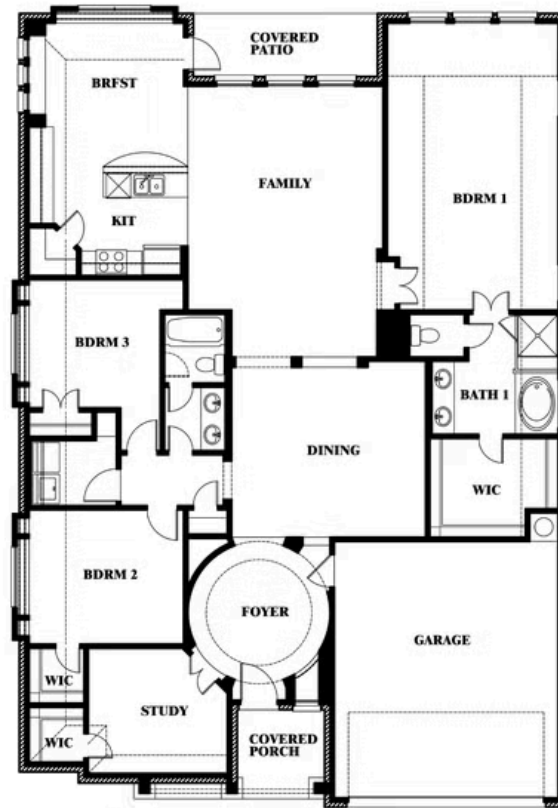

2
CAR GARAGE

ELEVATION C

ELEVATION A

ELEVATION D

Carolina

LIBERTY

2913 AUTUMN GLEN DRIVE, MELISSA, TX 75454

Carolina

This brochure is for general informational purposes and is to be used as a guide only. Changes may be made during the development process and floorplans, dimensions, fixtures, fittings, finishes and specifications are subject to change without notice. Window placement, balcony configuration, wardrobe sizes and living areas may vary slightly within each plan type. EQUAL HOUSING OPPORTUNITY