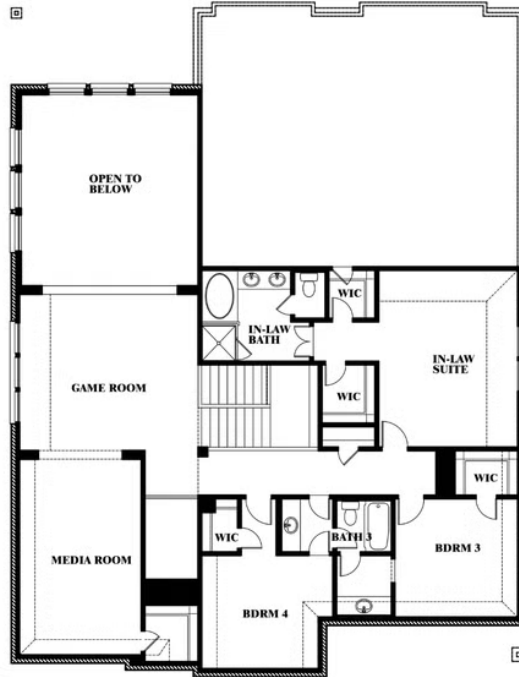

2913 Autumn Glen Drive

BELLFLOWER IV FLOOR PLAN

MELISSA, TX 75454

Bellflower IV