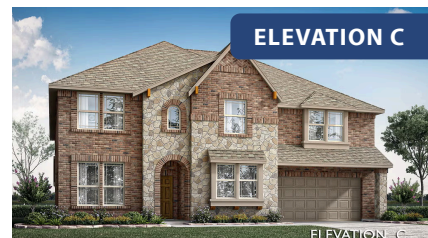

Bellflower IV

HOMES FROM
\$717,990

CLASSIC SERIES

LIBERTY

2913 AUTUMN GLEN DRIVE, MELISSA, TX 75454

4,226
SQUARE FEET

5
BEDROOMS

4.5
BATHROOMS

2
CAR GARAGE

ELEVATION AS

ELEVATION A

ELEVATION A

ELEVATION B

ELEVATION B

ELEVATION C

ELEVATION C

ELEVATION D

ELEVATION D

Bellflower IV

LIBERTY

2913 AUTUMN GLEN DRIVE, MELISSA, TX 75454

Bellflower IV

This brochure is for general informational purposes and is to be used as a guide only. Changes may be made during the development process and floorplans, dimensions, fixtures, fittings, finishes and specifications are subject to change without notice. Window placement, balcony configuration, wardrobe sizes and living areas may vary slightly within each plan type. EQUAL HOUSING OPPORTUNITY