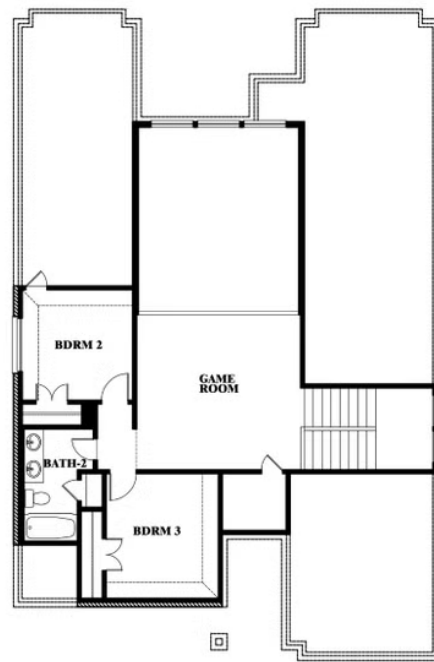

Violet

LIBERTY SOUTH

2913 AUTUMN GLEN DRIVE, MELISSA, TX 75454

VIOLET FLOOR PLAN WITH OPTIONAL BEDROOM AT STUDY

Violet
Opt. Bed 5 & Bath 4 at Study