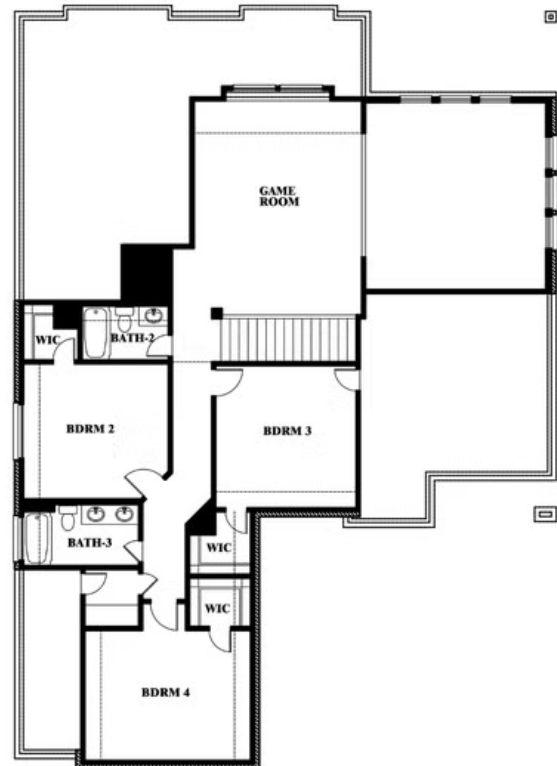

Spring Cress

LIBERTY SOUTH

2913 AUTUMN GLEN DRIVE, MELISSA, TX 75454

Spring Cress

This brochure is for general informational purposes and is to be used as a guide only. Changes may be made during the development process and floorplans, dimensions, fixtures, fittings, finishes and specifications are subject to change without notice. Window placement, balcony configuration, wardrobe sizes and living areas may vary slightly within each plan type. EQUAL HOUSING OPPORTUNITY