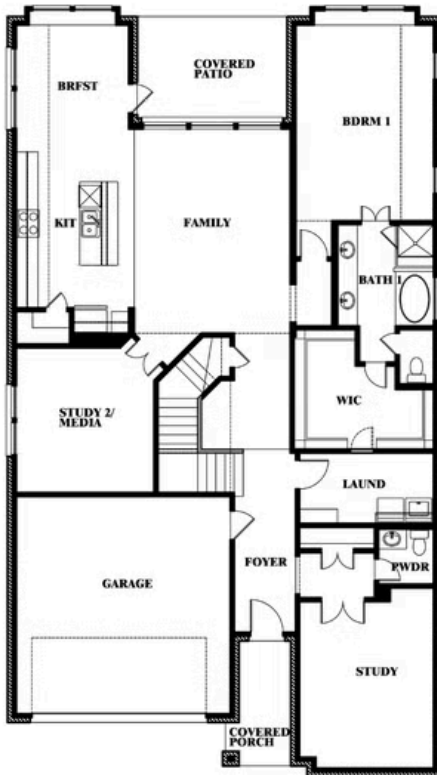

Rose III

HOMES FROM
\$677,990

CLASSIC SERIES

LIBERTY SOUTH

2913 AUTUMN GLEN DRIVE, MELISSA, TX 75454

3,557
SQUARE FEET

5
BEDROOMS

3.5
BATHROOMS

2
CAR GARAGE

ELEVATION A

ELEVATION AS

ELEVATION AS

ELEVATION B

ELEVATION B

ELEVATION C

ELEVATION C

ELEVATION D

ELEVATION D

Rose III

ROSE III FLOOR PLAN

LIBERTY SOUTH

2913 AUTUMN GLEN DRIVE, MELISSA, TX 75454

Rose III

This brochure is for general informational purposes and is to be used as a guide only. Changes may be made during the development process and floorplans, dimensions, fixtures, fittings, finishes and specifications are subject to change without notice. Window placement, balcony configuration, wardrobe sizes and living areas may vary slightly within each plan type. EQUAL HOUSING OPPORTUNITY

Rose III

LIBERTY SOUTH

2913 AUTUMN GLEN DRIVE, MELISSA, TX 75454

ROSE III FLOOR PLAN WITH OPTIONAL BED & BATH AT STUDY

Rose III Opt. Bed & Bath at Study

This brochure is for general informational purposes and is to be used as a guide only. Changes may be made during the development process and floorplans, dimensions, fixtures, fittings, finishes and specifications are subject to change without notice. Window placement, balcony configuration, wardrobe sizes and living areas may vary slightly within each plan type. EQUAL HOUSING OPPORTUNITY