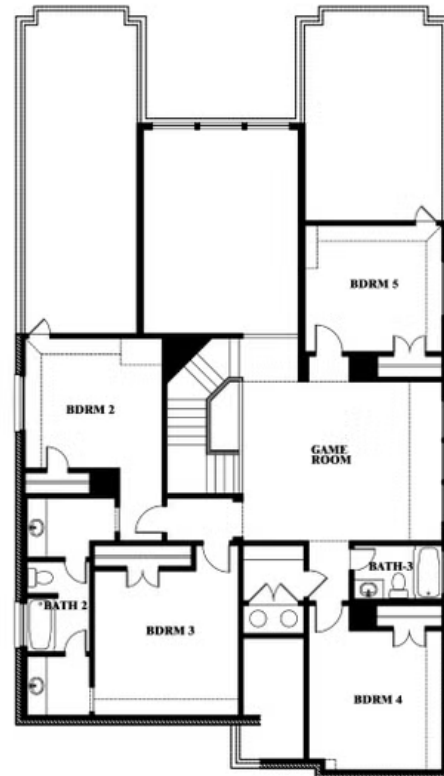

ELEVATION D

ELEVATION D

Rose III

ROSE III FLOOR PLAN

LIBERTY SOUTH

2913 AUTUMN GLEN DRIVE, MELISSA, TX 75454

Rose III

This brochure is for general informational purposes and is to be used as a guide only. Changes may be made during the development process and floorplans, dimensions, fixtures, fittings, finishes and specifications are subject to change without notice. Window placement, balcony configuration, wardrobe sizes and living areas may vary slightly within each plan type. EQUAL HOUSING OPPORTUNITY

Rose III

LIBERTY SOUTH

2913 AUTUMN GLEN DRIVE, MELISSA, TX 75454

ROSE III FLOOR PLAN WITH OPTIONAL BED & BATH AT STUDY

Rose III Opt. Bed & Bath at Study

This brochure is for general informational purposes and is to be used as a guide only. Changes may be made during the development process and floorplans, dimensions, fixtures, fittings, finishes and specifications are subject to change without notice. Window placement, balcony configuration, wardrobe sizes and living areas may vary slightly within each plan type. EQUAL HOUSING OPPORTUNITY