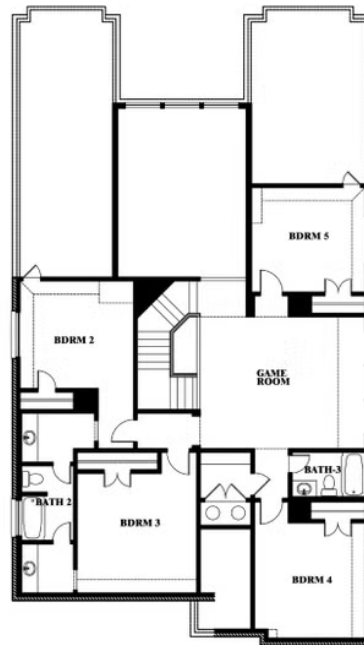

Rose III

LIBERTY SOUTH

2913 AUTUMN GLEN DRIVE, MELISSA, TX 75454

ROSE III FLOOR PLAN WITH OPTIONAL BED & BATH AT STUDY

Rose III Opt. Bed & Bath at Study