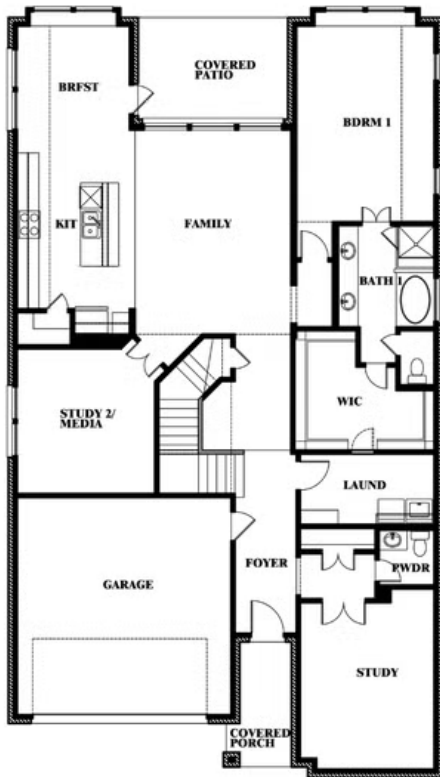

Rose III

HOMES FROM
\$677,990

CLASSIC SERIES

LIBERTY SOUTH

2913 AUTUMN GLEN DRIVE, MELISSA, TX 75454

3,557
SQUARE FEET

5
BEDROOMS

3.5
BATHROOMS

2
CAR GARAGE

ELEVATION A

ELEVATION AS

ELEVATION AS

ELEVATION B

ELEVATION B

ELEVATION C

ELEVATION C

ELEVATION D

ELEVATION D

Rose III

ROSE III FLOOR PLAN

LIBERTY SOUTH

2913 AUTUMN GLEN DRIVE, MELISSA, TX 75454

Rose III

This brochure is for general informational purposes and is to be used as a guide only. Changes may be made during the development process and floorplans, dimensions, fixtures, fittings, finishes and specifications are subject to change without notice. Window placement, balcony configuration, wardrobe sizes and living areas may vary slightly within each plan type. EQUAL HOUSING OPPORTUNITY

Rose III

LIBERTY SOUTH

2913 AUTUMN GLEN DRIVE, MELISSA, TX 75454

ROSE III FLOOR PLAN WITH OPTIONAL BED & BATH AT STUDY

Rose III Opt. Bed & Bath at Study

This brochure is for general informational purposes and is to be used as a guide only. Changes may be made during the development process and floorplans, dimensions, fixtures, fittings, finishes and specifications are subject to change without notice. Window placement, balcony configuration, wardrobe sizes and living areas may vary slightly within each plan type. EQUAL HOUSING OPPORTUNITY