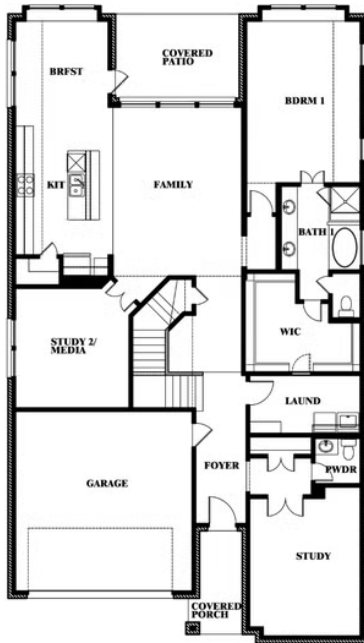

Rose III

ROSE III FLOOR PLAN

LIBERTY SOUTH

2913 AUTUMN GLEN DRIVE, MELISSA, TX 75454

Rose III