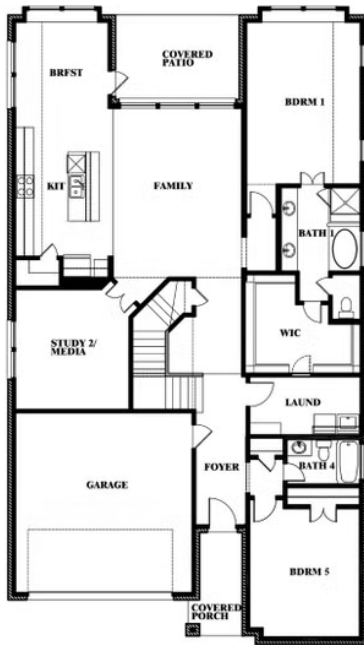

Rose III

LIBERTY SOUTH

2913 AUTUMN GLEN DRIVE, MELISSA, TX 75454

ROSE III FLOOR PLAN WITH OPTIONAL BED & BATH AT STUDY

Rose III Opt. Bed & Bath at Study