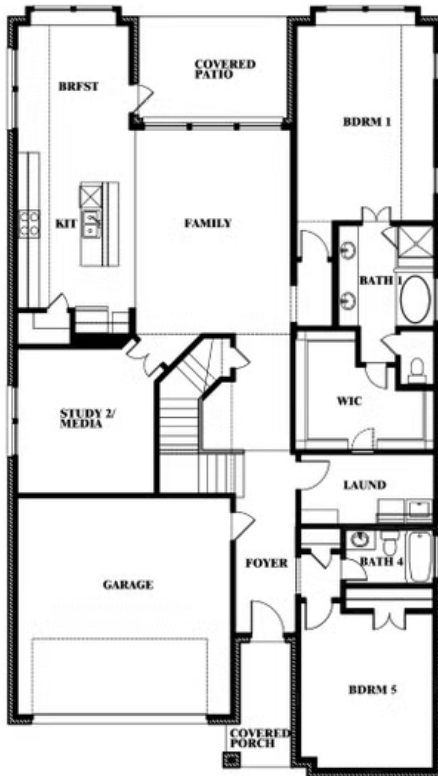

Rose III

HOMES FROM
\$677,990

CLASSIC SERIES

LIBERTY SOUTH

2913 AUTUMN GLEN DRIVE, MELISSA, TX 75454

3,557
SQUARE FEET

5
BEDROOMS

3.5
BATHROOMS

ELEVATION D

ELEVATION D

Rose III

ROSE III FLOOR PLAN

LIBERTY SOUTH

2913 AUTUMN GLEN DRIVE, MELISSA, TX 75454

Rose III

This brochure is for general informational purposes and is to be used as a guide only. Changes may be made during the development process and floorplans, dimensions, fixtures, fittings, finishes and specifications are subject to change without notice. Window placement, balcony configuration, wardrobe sizes and living areas may vary slightly within each plan type. EQUAL HOUSING OPPORTUNITY

Rose III

LIBERTY SOUTH

2913 AUTUMN GLEN DRIVE, MELISSA, TX 75454

ROSE III FLOOR PLAN WITH OPTIONAL BED & BATH AT STUDY

Rose III Opt. Bed & Bath at Study

This brochure is for general informational purposes and is to be used as a guide only. Changes may be made during the development process and floorplans, dimensions, fixtures, fittings, finishes and specifications are subject to change without notice. Window placement, balcony configuration, wardrobe sizes and living areas may vary slightly within each plan type. EQUAL HOUSING OPPORTUNITY