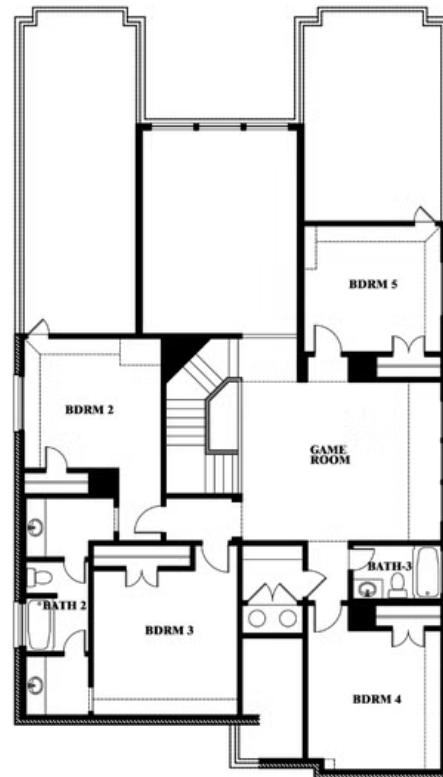

Rose III

HOMES FROM
\$677,990

CLASSIC SERIES

LIBERTY SOUTH

2913 AUTUMN GLEN DRIVE, MELISSA, TX 75454

3,557
SQUARE FEET

5
BEDROOMS

3.5
BATHROOMS

2
CAR GARAGE

ELEVATION A

ELEVATION AS

ELEVATION AS

ELEVATION B

ELEVATION B

ELEVATION C

ELEVATION C

ELEVATION D

ELEVATION D

Rose III

ROSE III FLOOR PLAN

LIBERTY SOUTH

2913 AUTUMN GLEN DRIVE, MELISSA, TX 75454

Rose III

This brochure is for general informational purposes and is to be used as a guide only. Changes may be made during the development process and floorplans, dimensions, fixtures, fittings, finishes and specifications are subject to change without notice. Window placement, balcony configuration, wardrobe sizes and living areas may vary slightly within each plan type. EQUAL HOUSING OPPORTUNITY

Rose III

LIBERTY SOUTH

2913 AUTUMN GLEN DRIVE, MELISSA, TX 75454

ROSE III FLOOR PLAN WITH OPTIONAL BED & BATH AT STUDY

Rose III Opt. Bed & Bath at Study

This brochure is for general informational purposes and is to be used as a guide only. Changes may be made during the development process and floorplans, dimensions, fixtures, fittings, finishes and specifications are subject to change without notice. Window placement, balcony configuration, wardrobe sizes and living areas may vary slightly within each plan type. EQUAL HOUSING OPPORTUNITY