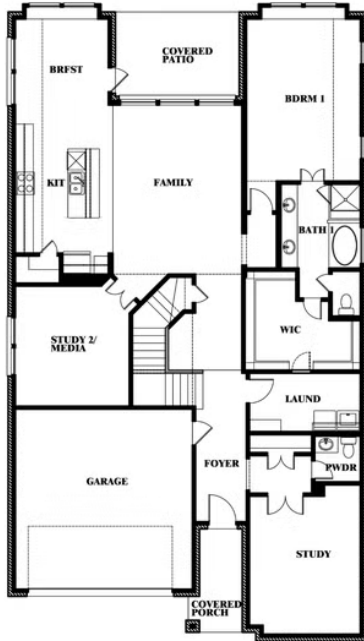

Rose II

ROSE II FLOOR PLAN

LIBERTY SOUTH

2913 AUTUMN GLEN DRIVE, MELISSA, TX 75454

Rose II