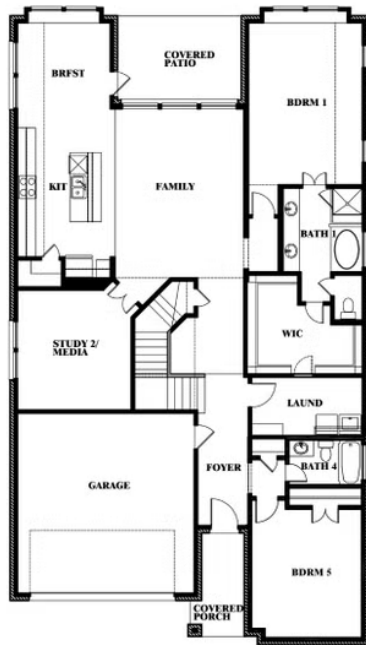

Rose II

LIBERTY SOUTH

2913 AUTUMN GLEN DRIVE, MELISSA, TX 75454

ROSE II FLOOR PLAN WITH OPTIONAL BED & BATH AT STUDY

Rose II Opt. Bed & Bath at Study