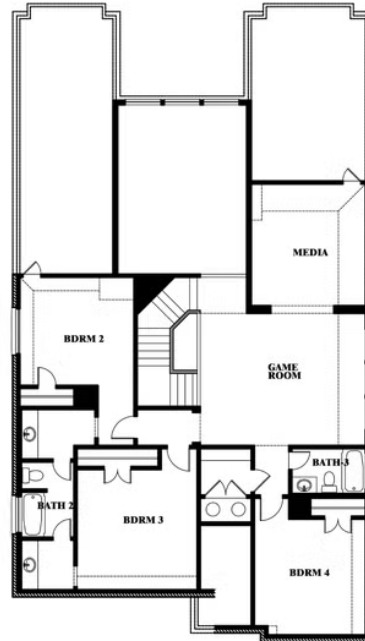

Rose II

ROSE II FLOOR PLAN

LIBERTY SOUTH

2913 AUTUMN GLEN DRIVE, MELISSA, TX 75454

Rose II