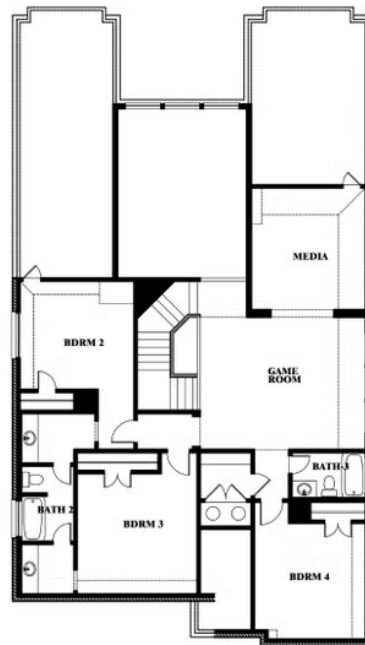

Rose II

LIBERTY SOUTH

2913 AUTUMN GLEN DRIVE, MELISSA, TX 75454

ROSE II FLOOR PLAN WITH OPTIONAL BED & BATH AT STUDY

Rose II Opt. Bed & Bath at Study