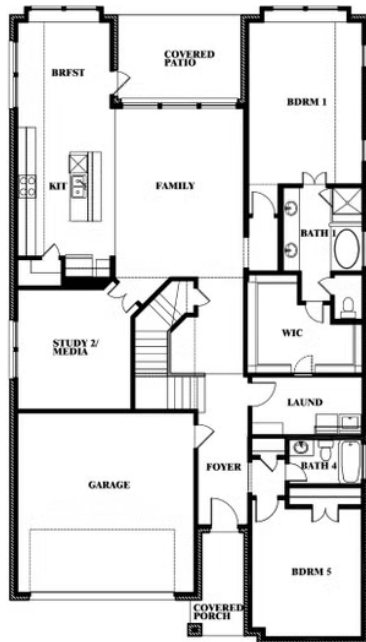

Rose

LIBERTY SOUTH

2913 AUTUMN GLEN DRIVE, MELISSA, TX 75454

ROSE FLOOR PLAN WITH OPTIONAL BED & BATH AT STUDY

Rose
Opt. Bed & Bath at Study