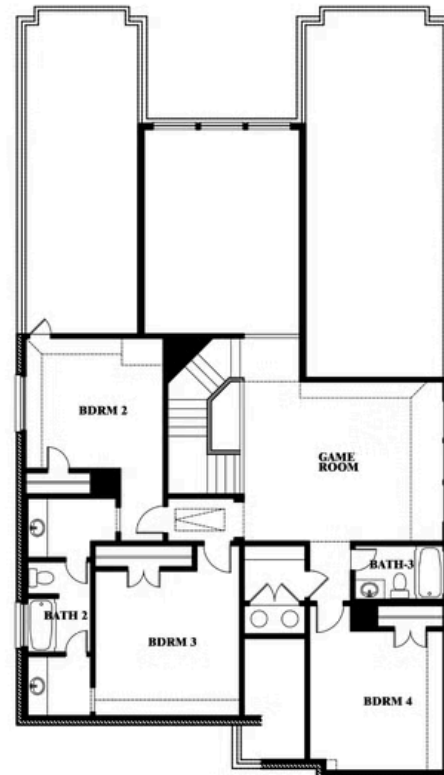

Rose

ROSE FLOOR PLAN

LIBERTY SOUTH

2913 AUTUMN GLEN DRIVE, MELISSA, TX 75454

Rose

This brochure is for general informational purposes and is to be used as a guide only. Changes may be made during the development process and floorplans, dimensions, fixtures, fittings, finishes and specifications are subject to change without notice. Window placement, balcony configuration, wardrobe sizes and living areas may vary slightly within each plan type. EQUAL HOUSING OPPORTUNITY