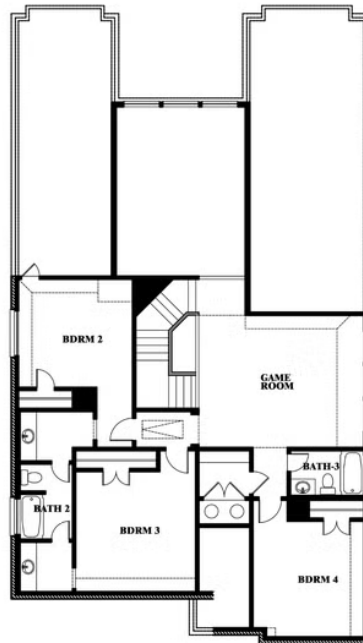

Rose

ROSE FLOOR PLAN

LIBERTY SOUTH

2913 AUTUMN GLEN DRIVE, MELISSA, TX 75454

Rose