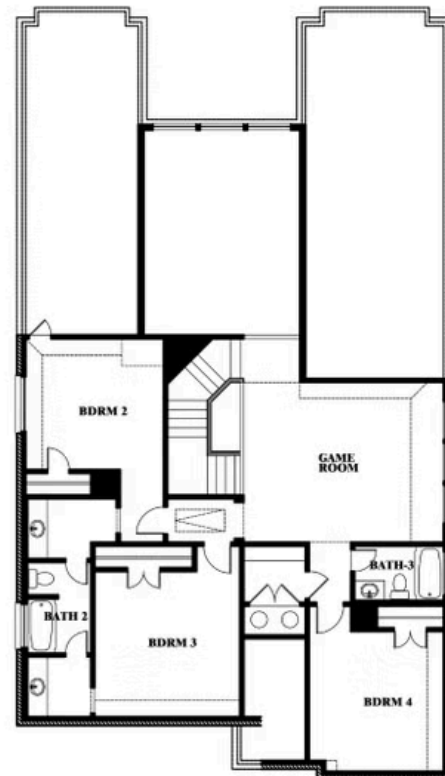

# Rose

**ROSE FLOOR PLAN**

# Rose

This brochure is for general informational purposes and is to be used as a guide only. Changes may be made during the development process and floorplans, dimensions, fixtures, fittings, finishes and specifications are subject to change without notice. Window placement, balcony configuration, wardrobe sizes and living areas may vary slightly within each plan type. EQUAL HOUSING OPPORTUNITY

## LIBERTY SOUTH

2913 AUTUMN GLEN DRIVE, MELISSA, TX 75454

**ROSE FLOOR PLAN WITH OPTIONAL BED & BATH AT STUDY**

Rose  
Opt. Bed & Bath at Study

This brochure is for general informational purposes and is to be used as a guide only. Changes may be made during the development process and floorplans, dimensions, fixtures, fittings, finishes and specifications are subject to change without notice. Window placement, balcony configuration, wardrobe sizes and living areas may vary slightly within each plan type. EQUAL HOUSING OPPORTUNITY