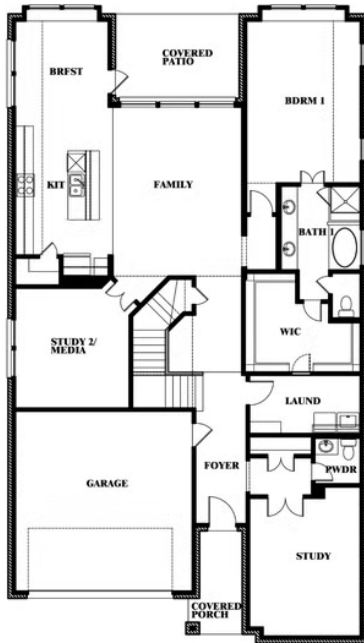

Rose

ROSE FLOOR PLAN

LIBERTY SOUTH

2913 AUTUMN GLEN DRIVE, MELISSA, TX 75454

Rose