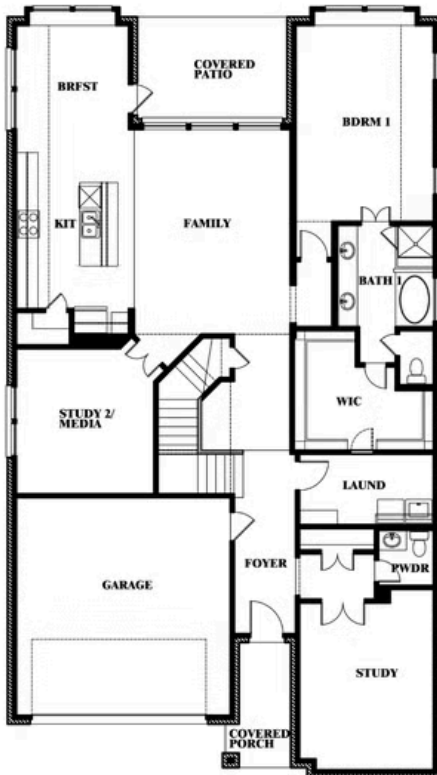

Rose

ROSE FLOOR PLAN

LIBERTY SOUTH

2913 AUTUMN GLEN DRIVE, MELISSA, TX 75454

Rose

This brochure is for general informational purposes and is to be used as a guide only. Changes may be made during the development process and floorplans, dimensions, fixtures, fittings, finishes and specifications are subject to change without notice. Window placement, balcony configuration, wardrobe sizes and living areas may vary slightly within each plan type. EQUAL HOUSING OPPORTUNITY