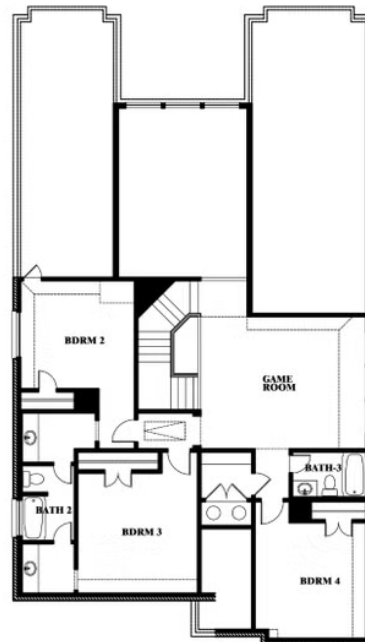

Rose

LIBERTY SOUTH

2913 AUTUMN GLEN DRIVE, MELISSA, TX 75454

ROSE FLOOR PLAN WITH OPTIONAL BED & BATH AT STUDY

Rose
Opt. Bed & Bath at Study