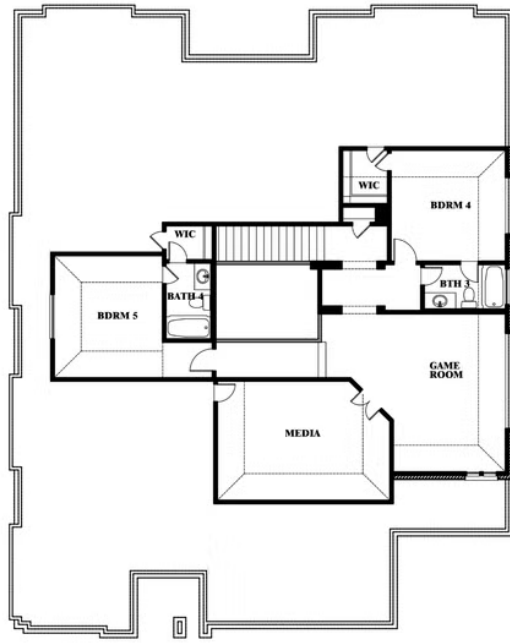

Primrose FE VI

LIBERTY SOUTH

2913 AUTUMN GLEN DRIVE, MELISSA, TX 75454

Primrose FE VI