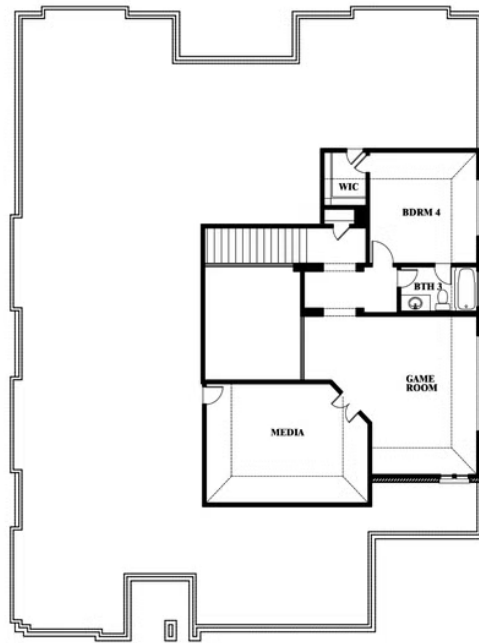

Primrose FE V

LIBERTY SOUTH

2913 AUTUMN GLEN DRIVE, MELISSA, TX 75454

Primrose FE V