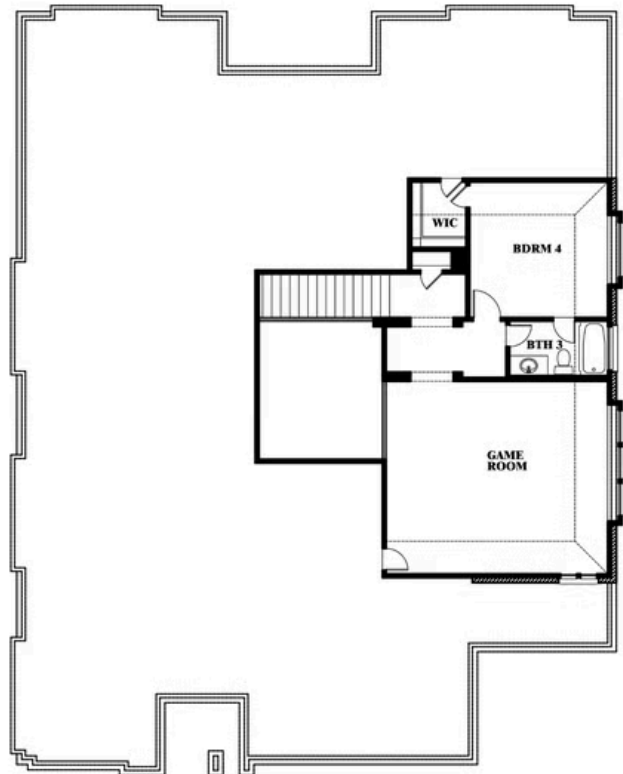

Primrose FE IV

HOMES FROM
\$719,990

CLASSIC SERIES

LIBERTY SOUTH

2913 AUTUMN GLEN DRIVE, MELISSA, TX 75454

Requires Premium Homesite

3,543
SQUARE FEET

4
BEDROOMS

Primrose FE IV

LIBERTY SOUTH

2913 AUTUMN GLEN DRIVE, MELISSA, TX 75454

Primrose FE IV

This brochure is for general informational purposes and is to be used as a guide only. Changes may be made during the development process and floorplans, dimensions, fixtures, fittings, finishes and specifications are subject to change without notice. Window placement, balcony configuration, wardrobe sizes and living areas may vary slightly within each plan type. EQUAL HOUSING OPPORTUNITY