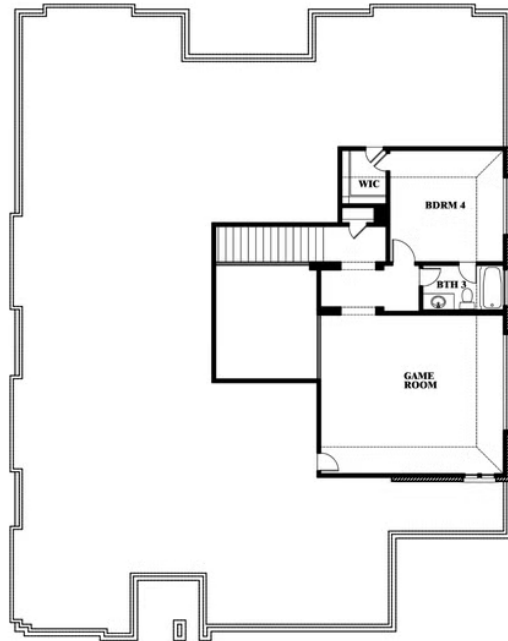

Primrose FE IV

LIBERTY SOUTH

2913 AUTUMN GLEN DRIVE, MELISSA, TX 75454

Primrose FE IV