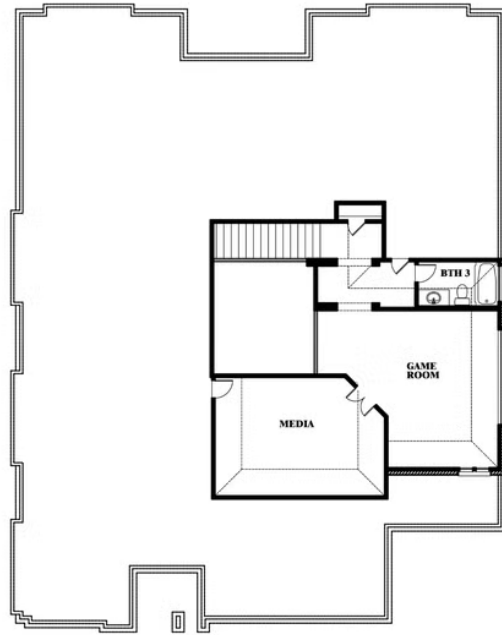

Primrose FE III

LIBERTY SOUTH

2913 AUTUMN GLEN DRIVE, MELISSA, TX 75454

Primrose FE III