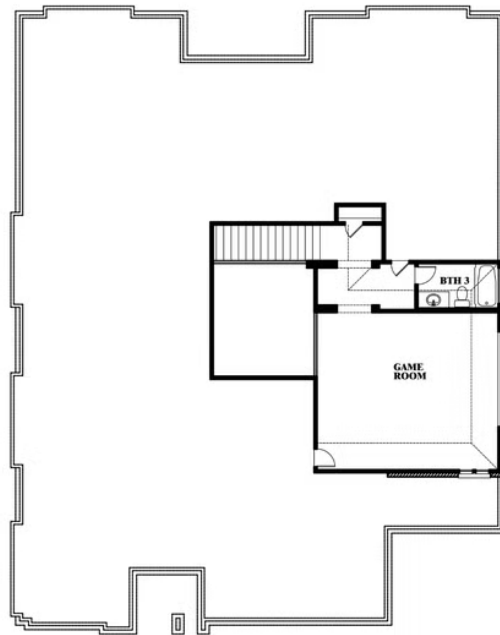

Primrose FE II

LIBERTY SOUTH

2913 AUTUMN GLEN DRIVE, MELISSA, TX 75454

Primrose FE II