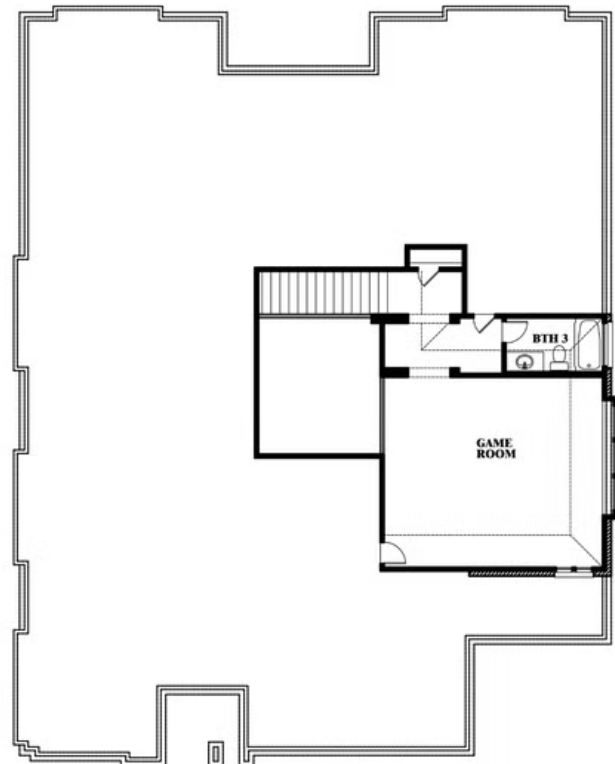

Primrose FE II

LIBERTY SOUTH

2913 AUTUMN GLEN DRIVE, MELISSA, TX 75454

Primrose FE II

This brochure is for general informational purposes and is to be used as a guide only. Changes may be made during the development process and floorplans, dimensions, fixtures, fittings, finishes and specifications are subject to change without notice. Window placement, balcony configuration, wardrobe sizes and living areas may vary slightly within each plan type. EQUAL HOUSING OPPORTUNITY