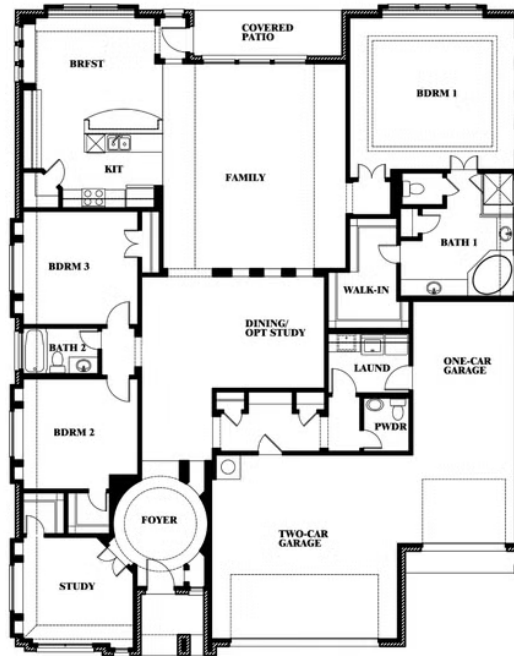

Primrose FE

LIBERTY SOUTH

2913 AUTUMN GLEN DRIVE, MELISSA, TX 75454

Primrose FE