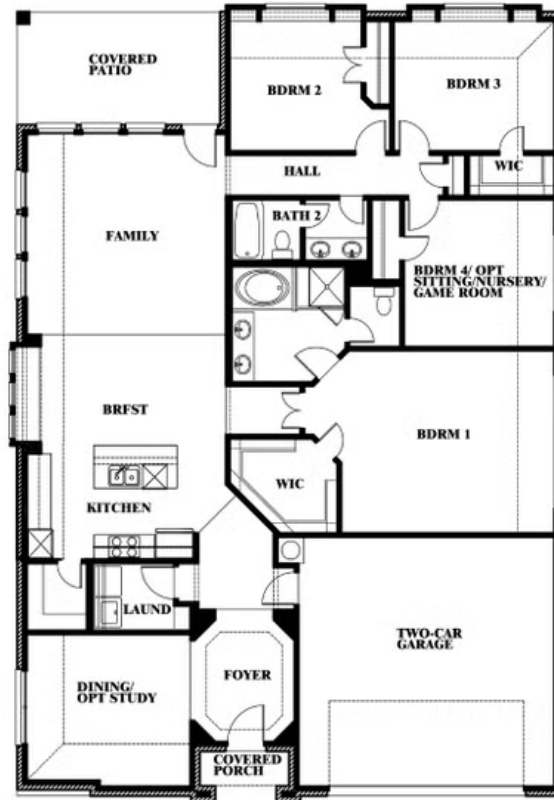

2.0
BATHROOMS

2
CAR GARAGE

ELEVATION A

ELEVATION B

ELEVATION B

ELEVATION C

ELEVATION C

Hawthorne

LIBERTY SOUTH

2913 AUTUMN GLEN DRIVE, MELISSA, TX 75454

Hawthorne

This brochure is for general informational purposes and is to be used as a guide only. Changes may be made during the development process and floorplans, dimensions, fixtures, fittings, finishes and specifications are subject to change without notice. Window placement, balcony configuration, wardrobe sizes and living areas may vary slightly within each plan type. EQUAL HOUSING OPPORTUNITY

Hawthorne

LIBERTY SOUTH

2913 AUTUMN GLEN DRIVE, MELISSA, TX 75454

Hawthorne Opt. Deluxe Kitchen

This brochure is for general informational purposes and is to be used as a guide only. Changes may be made during the development process and floorplans, dimensions, fixtures, fittings, finishes and specifications are subject to change without notice. Window placement, balcony configuration, wardrobe sizes and living areas may vary slightly within each plan type. EQUAL HOUSING OPPORTUNITY