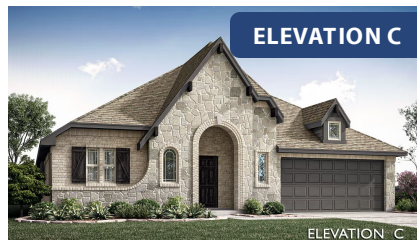

Hawthorne

CLASSIC SERIES

LIBERTY SOUTH

2913 AUTUMN GLEN DRIVE, MELISSA, TX 75454

HOMES FROM

\$572,990

2,235
SQUARE FEET

4
BEDROOMS

2.0
BATHROOMS

2
CAR GARAGE

ELEVATION A

ELEVATION B

ELEVATION B

ELEVATION C

ELEVATION C

Hawthorne

LIBERTY SOUTH

2913 AUTUMN GLEN DRIVE, MELISSA, TX 75454

Hawthorne

This brochure is for general informational purposes and is to be used as a guide only. Changes may be made during the development process and floorplans, dimensions, fixtures, fittings, finishes and specifications are subject to change without notice. Window placement, balcony configuration, wardrobe sizes and living areas may vary slightly within each plan type. EQUAL HOUSING OPPORTUNITY