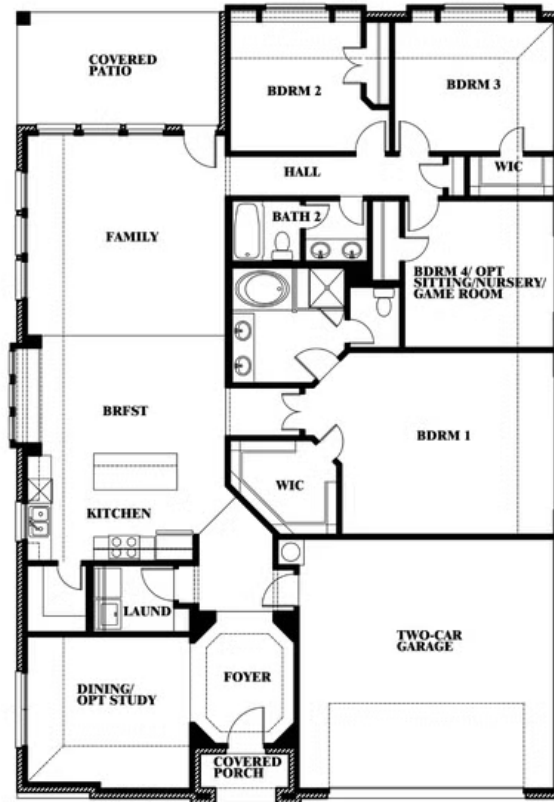

2.0
BATHROOMS

2
CAR GARAGE

ELEVATION A

ELEVATION B

ELEVATION B

ELEVATION C

ELEVATION C

Hawthorne

LIBERTY SOUTH

2913 AUTUMN GLEN DRIVE, MELISSA, TX 75454

Hawthorne

This brochure is for general informational purposes and is to be used as a guide only. Changes may be made during the development process and floorplans, dimensions, fixtures, fittings, finishes and specifications are subject to change without notice. Window placement, balcony configuration, wardrobe sizes and living areas may vary slightly within each plan type. EQUAL HOUSING OPPORTUNITY

Hawthorne

LIBERTY SOUTH

2913 AUTUMN GLEN DRIVE, MELISSA, TX 75454

Hawthorne Opt. Deluxe Kitchen

This brochure is for general informational purposes and is to be used as a guide only. Changes may be made during the development process and floorplans, dimensions, fixtures, fittings, finishes and specifications are subject to change without notice. Window placement, balcony configuration, wardrobe sizes and living areas may vary slightly within each plan type. EQUAL HOUSING OPPORTUNITY