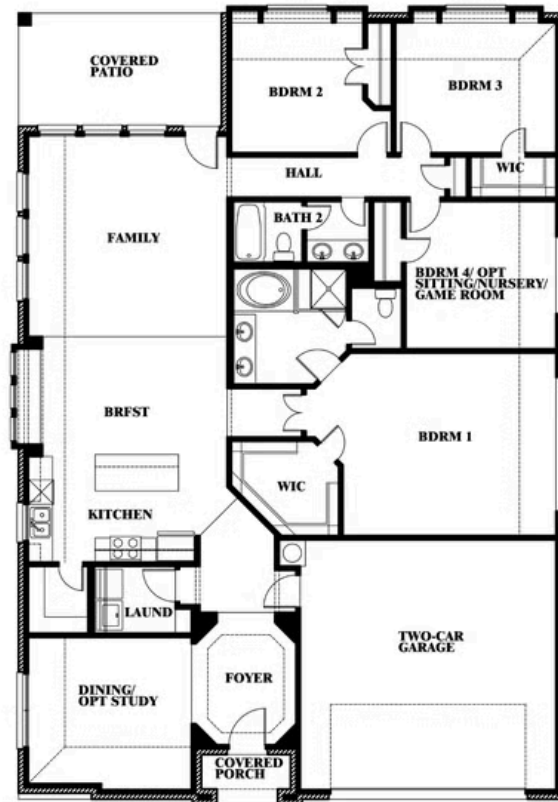

Hawthorne

CLASSIC SERIES

LIBERTY SOUTH

2913 AUTUMN GLEN DRIVE, MELISSA, TX 75454

HOMES FROM
\$572,990

2,235
SQUARE FEET

4
BEDROOMS

2.0
BATHROOMS

2
CAR GARAGE

ELEVATION A

ELEVATION B

ELEVATION B

ELEVATION C

ELEVATION C

Hawthorne

LIBERTY SOUTH

2913 AUTUMN GLEN DRIVE, MELISSA, TX 75454

Hawthorne

This brochure is for general informational purposes and is to be used as a guide only. Changes may be made during the development process and floorplans, dimensions, fixtures, fittings, finishes and specifications are subject to change without notice. Window placement, balcony configuration, wardrobe sizes and living areas may vary slightly within each plan type. EQUAL HOUSING OPPORTUNITY

Hawthorne

LIBERTY SOUTH

2913 AUTUMN GLEN DRIVE, MELISSA, TX 75454

Hawthorne Opt. Deluxe Kitchen

This brochure is for general informational purposes and is to be used as a guide only. Changes may be made during the development process and floorplans, dimensions, fixtures, fittings, finishes and specifications are subject to change without notice. Window placement, balcony configuration, wardrobe sizes and living areas may vary slightly within each plan type. EQUAL HOUSING OPPORTUNITY