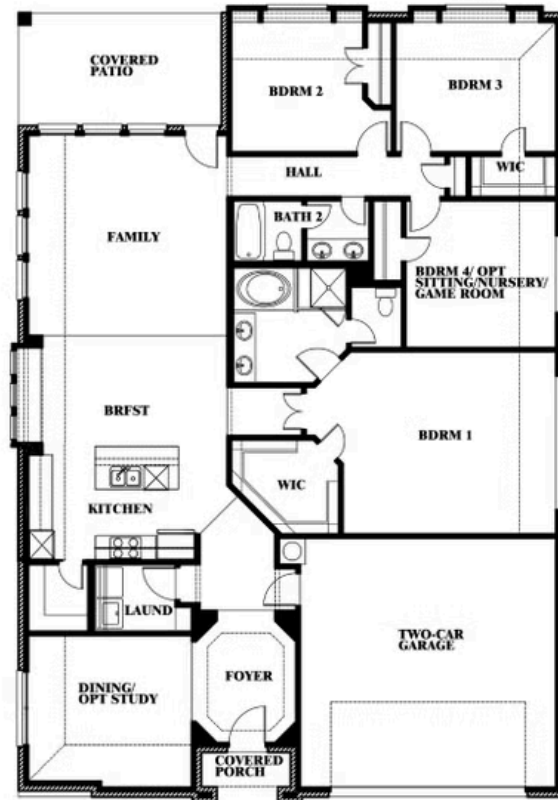

2
CAR GARAGE

ELEVATION A

ELEVATION B

ELEVATION B

ELEVATION C

ELEVATION C

Hawthorne

LIBERTY SOUTH

2913 AUTUMN GLEN DRIVE, MELISSA, TX 75454

Hawthorne

This brochure is for general informational purposes and is to be used as a guide only. Changes may be made during the development process and floorplans, dimensions, fixtures, fittings, finishes and specifications are subject to change without notice. Window placement, balcony configuration, wardrobe sizes and living areas may vary slightly within each plan type. EQUAL HOUSING OPPORTUNITY

Hawthorne

LIBERTY SOUTH

2913 AUTUMN GLEN DRIVE, MELISSA, TX 75454

Hawthorne Opt. Deluxe Kitchen

This brochure is for general informational purposes and is to be used as a guide only. Changes may be made during the development process and floorplans, dimensions, fixtures, fittings, finishes and specifications are subject to change without notice. Window placement, balcony configuration, wardrobe sizes and living areas may vary slightly within each plan type. EQUAL HOUSING OPPORTUNITY