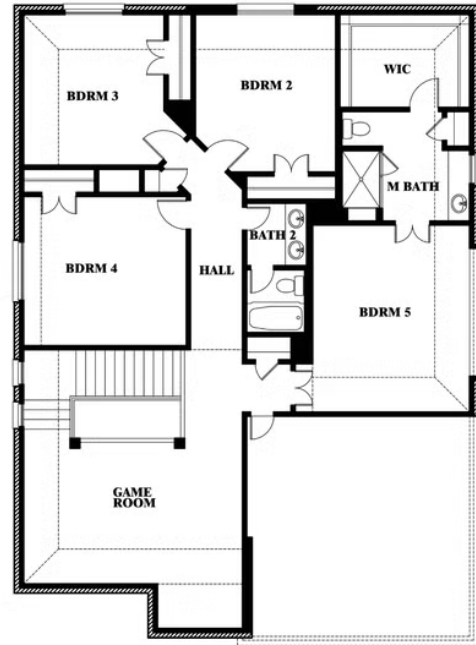

Dewberry III

LIBERTY SOUTH

2913 AUTUMN GLEN DRIVE, MELISSA, TX 75454

DEWBERRY III FLOOR PLAN

Dewberry III