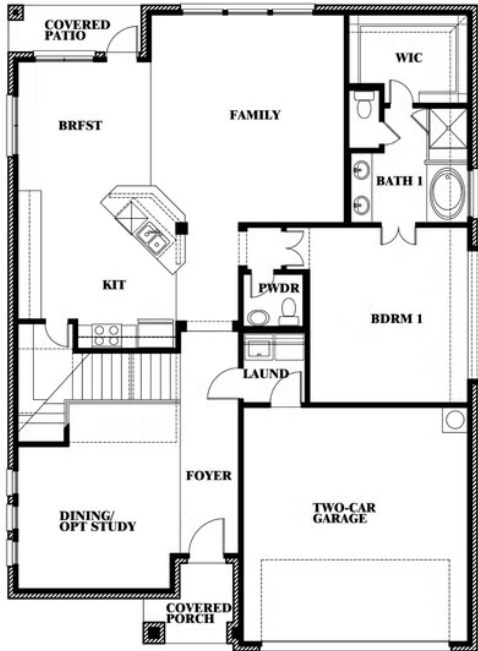

Dewberry III

LIBERTY SOUTH

2913 AUTUMN GLEN DRIVE, MELISSA, TX 75454

DEWBERRY III FLOOR PLAN

Dewberry III