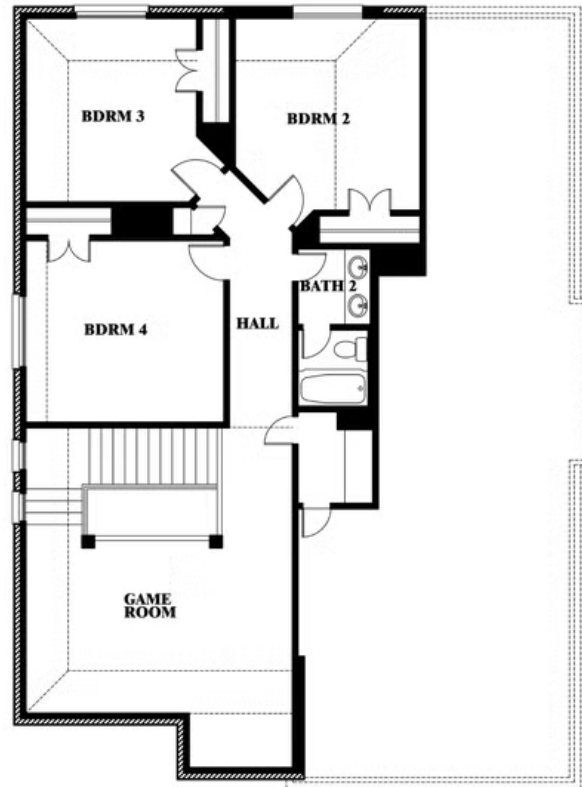

2
CAR GARAGE

ELEVATION C

ELEVATION A

ELEVATION D

Dewberry

LIBERTY SOUTH

2913 AUTUMN GLEN DRIVE, MELISSA, TX 75454

Dewberry

This brochure is for general informational purposes and is to be used as a guide only. Changes may be made during the development process and floorplans, dimensions, fixtures, fittings, finishes and specifications are subject to change without notice. Window placement, balcony configuration, wardrobe sizes and living areas may vary slightly within each plan type. EQUAL HOUSING OPPORTUNITY