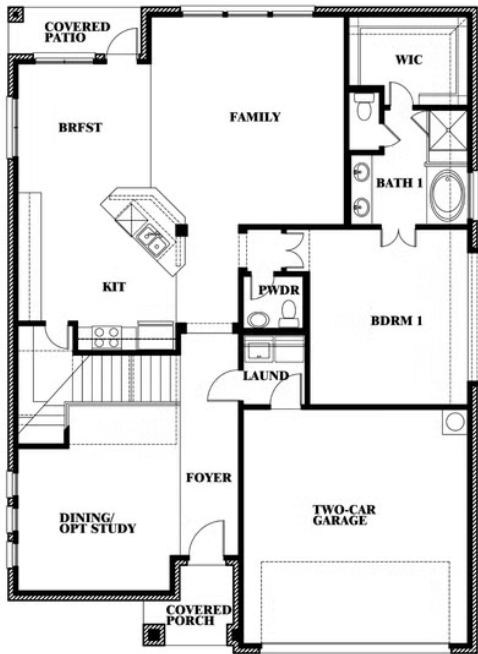

Dewberry

LIBERTY SOUTH

2913 AUTUMN GLEN DRIVE, MELISSA, TX 75454

Dewberry