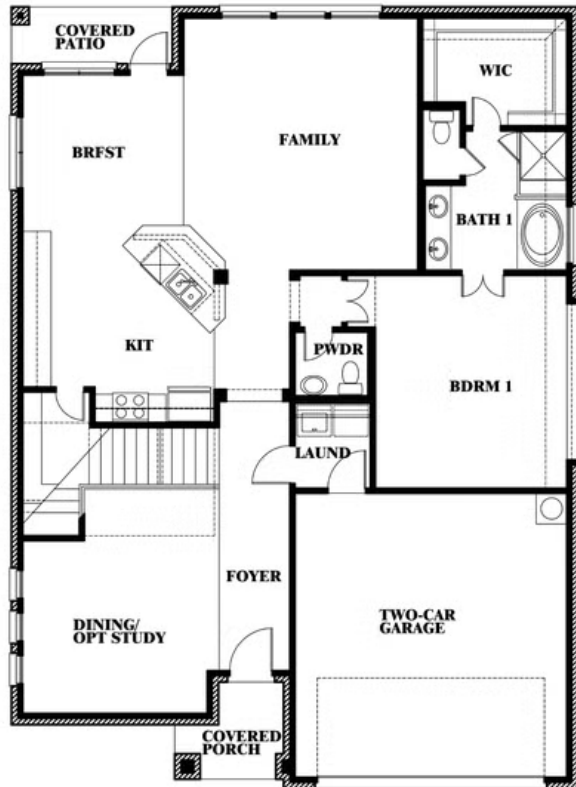

Dewberry

HOMES FROM
\$606,990

CLASSIC SERIES

LIBERTY SOUTH

2913 AUTUMN GLEN DRIVE, MELISSA, TX 75454

2,820
SQUARE FEET

4
BEDROOMS

2.5
BATHROOMS

2
CAR GARAGE

ELEVATION C

ELEVATION A

ELEVATION D

Dewberry

LIBERTY SOUTH

2913 AUTUMN GLEN DRIVE, MELISSA, TX 75454

Dewberry

This brochure is for general informational purposes and is to be used as a guide only. Changes may be made during the development process and floorplans, dimensions, fixtures, fittings, finishes and specifications are subject to change without notice. Window placement, balcony configuration, wardrobe sizes and living areas may vary slightly within each plan type. EQUAL HOUSING OPPORTUNITY