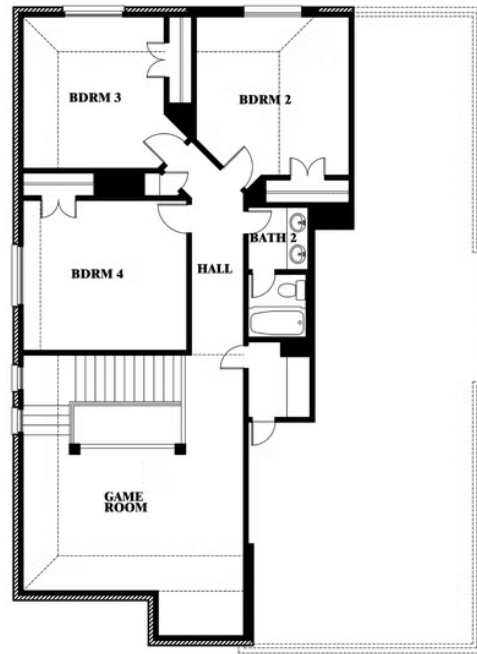

Dewberry

LIBERTY SOUTH

2913 AUTUMN GLEN DRIVE, MELISSA, TX 75454

Dewberry