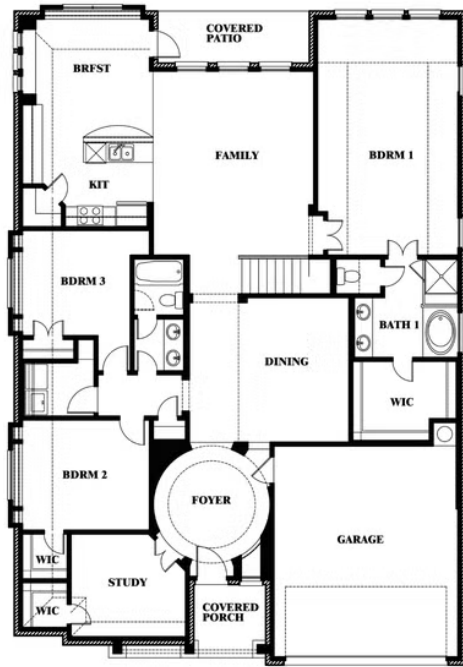

Carolina IV

LIBERTY SOUTH

2913 AUTUMN GLEN DRIVE, MELISSA, TX 75454

Carolina IV