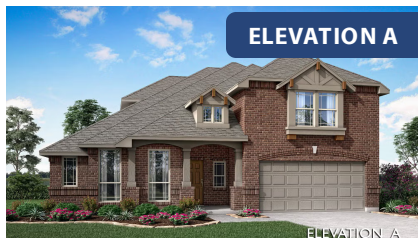

Carolina IV

HOMES FROM
\$645,990

CLASSIC SERIES

LIBERTY SOUTH

2913 AUTUMN GLEN DRIVE, MELISSA, TX 75454

3,280
SQUARE FEET

4
BEDROOMS

3.0
BATHROOMS

2
CAR GARAGE

ELEVATION D

ELEVATION A

ELEVATION A

ELEVATION C

ELEVATION C

Carolina IV

LIBERTY SOUTH

2913 AUTUMN GLEN DRIVE, MELISSA, TX 75454

Carolina IV

This brochure is for general informational purposes and is to be used as a guide only. Changes may be made during the development process and floorplans, dimensions, fixtures, fittings, finishes and specifications are subject to change without notice. Window placement, balcony configuration, wardrobe sizes and living areas may vary slightly within each plan type. EQUAL HOUSING OPPORTUNITY