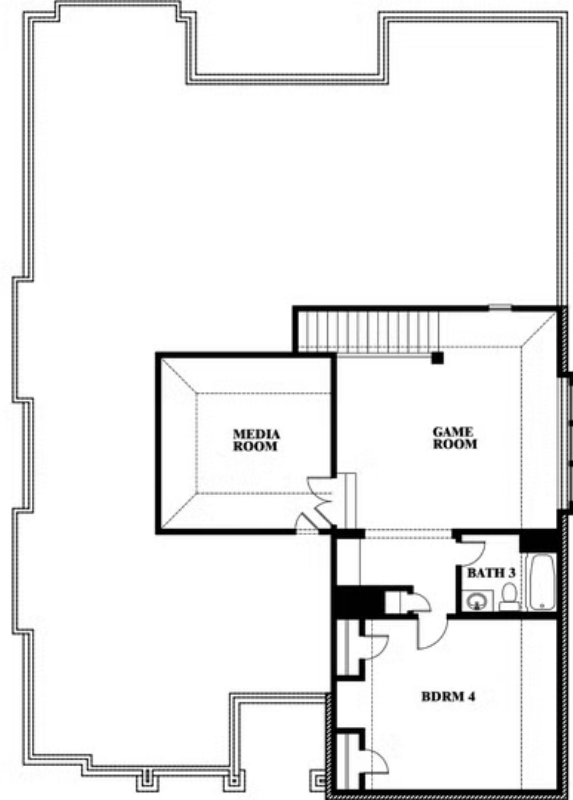

Carolina IV

HOMES FROM
\$645,990

CLASSIC SERIES

LIBERTY SOUTH

2913 AUTUMN GLEN DRIVE, MELISSA, TX 75454

3,280
SQUARE FEET

4
BEDROOMS

3.0
BATHROOMS

2
CAR GARAGE

ELEVATION D

ELEVATION A

ELEVATION A

ELEVATION C

ELEVATION C

Carolina IV

LIBERTY SOUTH

2913 AUTUMN GLEN DRIVE, MELISSA, TX 75454

Carolina IV

This brochure is for general informational purposes and is to be used as a guide only. Changes may be made during the development process and floorplans, dimensions, fixtures, fittings, finishes and specifications are subject to change without notice. Window placement, balcony configuration, wardrobe sizes and living areas may vary slightly within each plan type. EQUAL HOUSING OPPORTUNITY