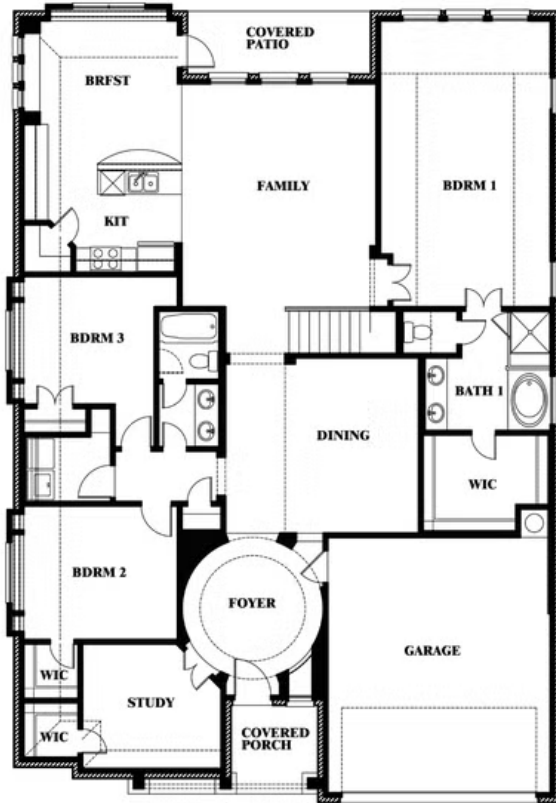

Carolina IV

HOMES FROM
\$645,990

CLASSIC SERIES

LIBERTY SOUTH

2913 AUTUMN GLEN DRIVE, MELISSA, TX 75454

3,280
SQUARE FEET

4
BEDROOMS

3.0
BATHROOMS

2
CAR GARAGE

ELEVATION D

ELEVATION A

ELEVATION A

ELEVATION C

ELEVATION C

Carolina IV

LIBERTY SOUTH

2913 AUTUMN GLEN DRIVE, MELISSA, TX 75454

Carolina IV

This brochure is for general informational purposes and is to be used as a guide only. Changes may be made during the development process and floorplans, dimensions, fixtures, fittings, finishes and specifications are subject to change without notice. Window placement, balcony configuration, wardrobe sizes and living areas may vary slightly within each plan type. EQUAL HOUSING OPPORTUNITY