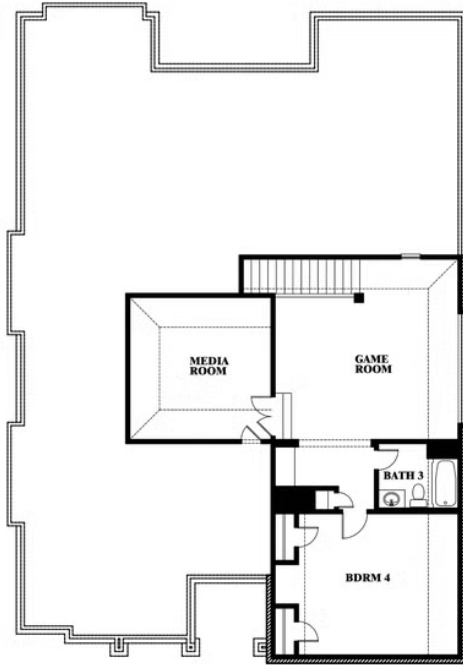

Carolina IV

LIBERTY SOUTH

2913 AUTUMN GLEN DRIVE, MELISSA, TX 75454

Carolina IV