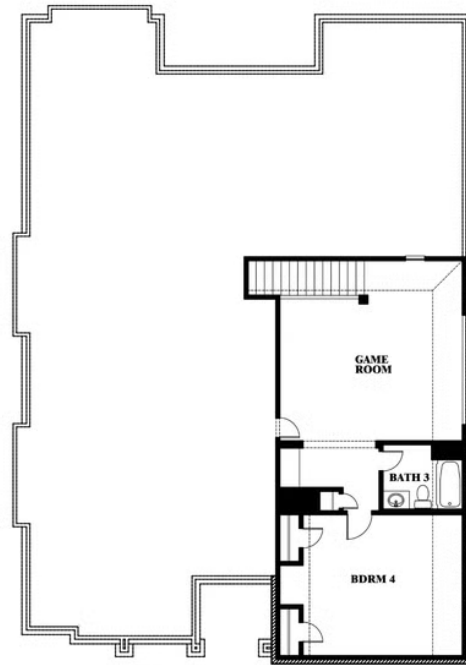

Carolina III

LIBERTY SOUTH

2913 AUTUMN GLEN DRIVE, MELISSA, TX 75454

Carolina III