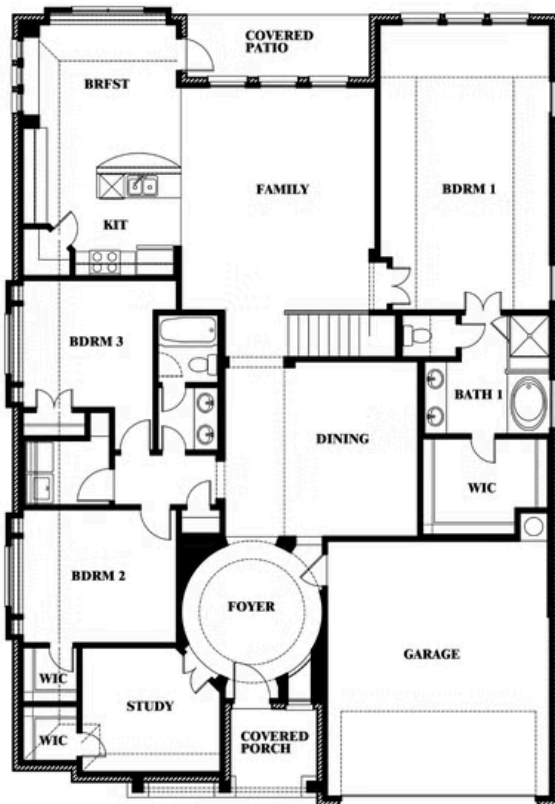

Carolina III

LIBERTY SOUTH

2913 AUTUMN GLEN DRIVE, MELISSA, TX 75454

Carolina III

This brochure is for general informational purposes and is to be used as a guide only. Changes may be made during the development process and floorplans, dimensions, fixtures, fittings, finishes and specifications are subject to change without notice. Window placement, balcony configuration, wardrobe sizes and living areas may vary slightly within each plan type. EQUAL HOUSING OPPORTUNITY