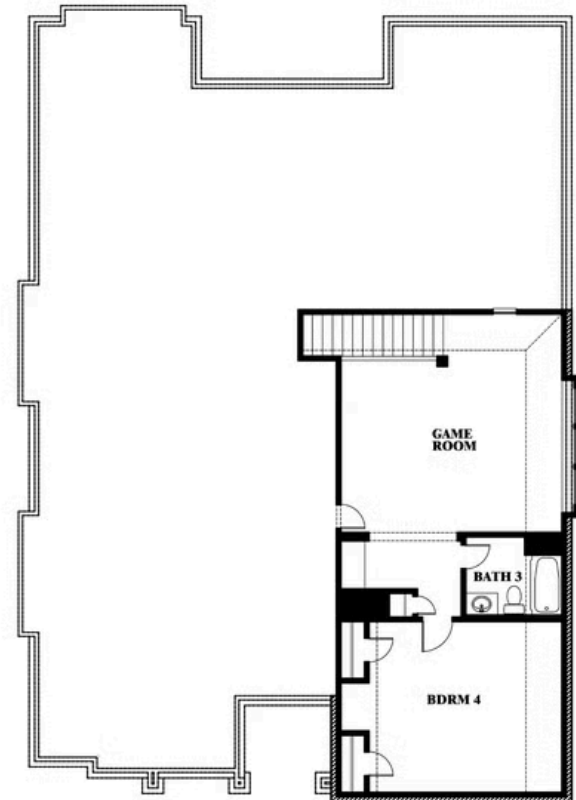

Carolina III

LIBERTY SOUTH

2913 AUTUMN GLEN DRIVE, MELISSA, TX 75454

Carolina III

This brochure is for general informational purposes and is to be used as a guide only. Changes may be made during the development process and floorplans, dimensions, fixtures, fittings, finishes and specifications are subject to change without notice. Window placement, balcony configuration, wardrobe sizes and living areas may vary slightly within each plan type. EQUAL HOUSING OPPORTUNITY