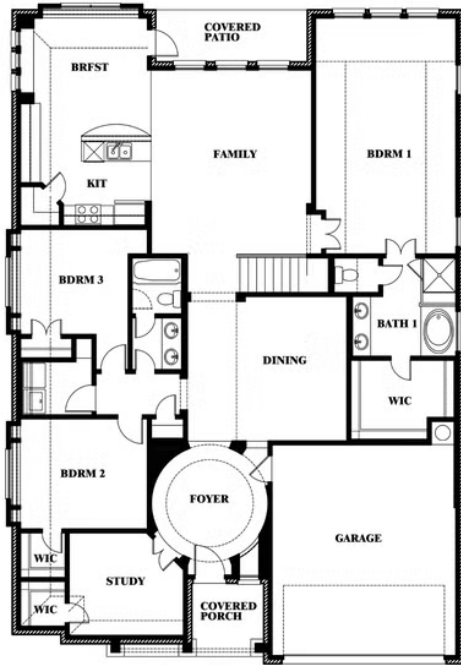

Carolina III

LIBERTY SOUTH

2913 AUTUMN GLEN DRIVE, MELISSA, TX 75454

Carolina III