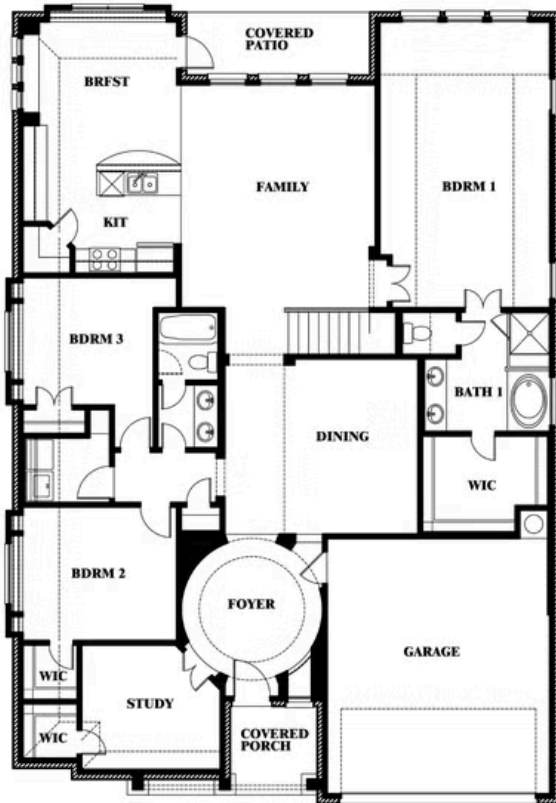

2913 AUTUMN GLEN DRIVE, MELISSA, TX 75454

Carolina II

This brochure is for general informational purposes and is to be used as a guide only. Changes may be made during the development process and floorplans, dimensions, fixtures, fittings, finishes and specifications are subject to change without notice. Window placement, balcony configuration, wardrobe sizes and living areas may vary slightly within each plan type. EQUAL HOUSING OPPORTUNITY

Carolina II

LIBERTY SOUTH

2913 AUTUMN GLEN DRIVE, MELISSA, TX 75454

Carolina II with Media Room

This brochure is for general informational purposes and is to be used as a guide only. Changes may be made during the development process and floorplans, dimensions, fixtures, fittings, finishes and specifications are subject to change without notice. Window placement, balcony configuration, wardrobe sizes and living areas may vary slightly within each plan type. EQUAL HOUSING OPPORTUNITY