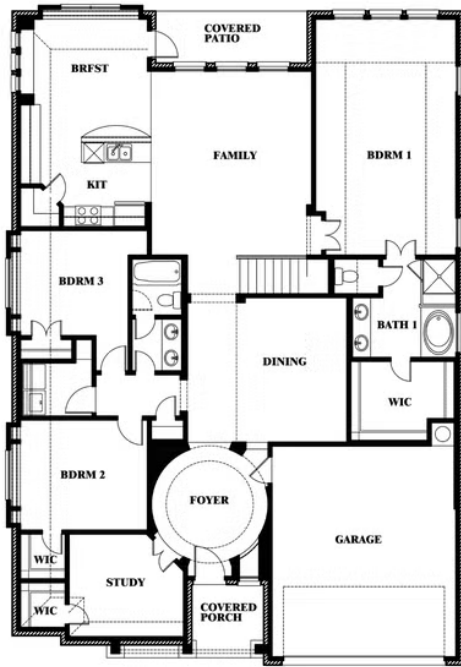

Carolina II

LIBERTY SOUTH

2913 AUTUMN GLEN DRIVE, MELISSA, TX 75454

Carolina II