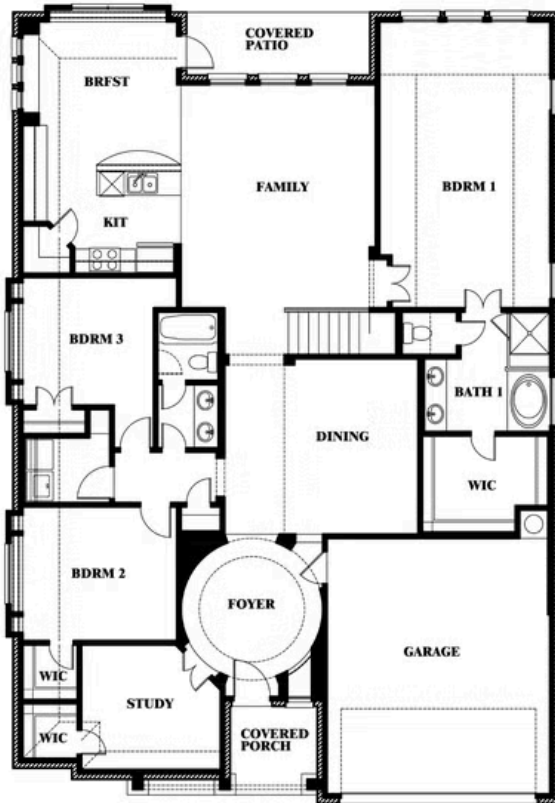

Carolina II

HOMES FROM
\$619,990

CLASSIC SERIES

LIBERTY SOUTH

2913 AUTUMN GLEN DRIVE, MELISSA, TX 75454

2,771
SQUARE FEET

3
BEDROOMS

3.0
BATHROOMS

2
CAR GARAGE

ELEVATION D

ELEVATION A

ELEVATION A

ELEVATION C

ELEVATION C

Carolina II

LIBERTY SOUTH

2913 AUTUMN GLEN DRIVE, MELISSA, TX 75454

Carolina II

This brochure is for general informational purposes and is to be used as a guide only. Changes may be made during the development process and floorplans, dimensions, fixtures, fittings, finishes and specifications are subject to change without notice. Window placement, balcony configuration, wardrobe sizes and living areas may vary slightly within each plan type. EQUAL HOUSING OPPORTUNITY

Carolina II

LIBERTY SOUTH

2913 AUTUMN GLEN DRIVE, MELISSA, TX 75454

Carolina II with Media Room

This brochure is for general informational purposes and is to be used as a guide only. Changes may be made during the development process and floorplans, dimensions, fixtures, fittings, finishes and specifications are subject to change without notice. Window placement, balcony configuration, wardrobe sizes and living areas may vary slightly within each plan type. EQUAL HOUSING OPPORTUNITY