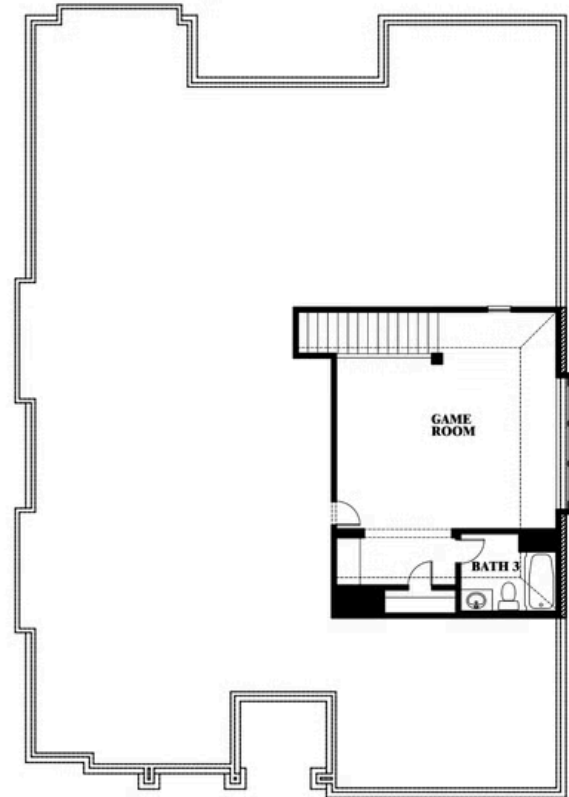

Carolina II

HOMES FROM
\$619,990

CLASSIC SERIES

LIBERTY SOUTH

2913 AUTUMN GLEN DRIVE, MELISSA, TX 75454

2,771
SQUARE FEET

3
BEDROOMS

3.0
BATHROOMS

2
CAR GARAGE

ELEVATION D

ELEVATION A

ELEVATION A

ELEVATION C

ELEVATION C

Carolina II

LIBERTY SOUTH

2913 AUTUMN GLEN DRIVE, MELISSA, TX 75454

Carolina II

This brochure is for general informational purposes and is to be used as a guide only. Changes may be made during the development process and floorplans, dimensions, fixtures, fittings, finishes and specifications are subject to change without notice. Window placement, balcony configuration, wardrobe sizes and living areas may vary slightly within each plan type. EQUAL HOUSING OPPORTUNITY

Carolina II

LIBERTY SOUTH

2913 AUTUMN GLEN DRIVE, MELISSA, TX 75454

Carolina II with Media Room

This brochure is for general informational purposes and is to be used as a guide only. Changes may be made during the development process and floorplans, dimensions, fixtures, fittings, finishes and specifications are subject to change without notice. Window placement, balcony configuration, wardrobe sizes and living areas may vary slightly within each plan type. EQUAL HOUSING OPPORTUNITY