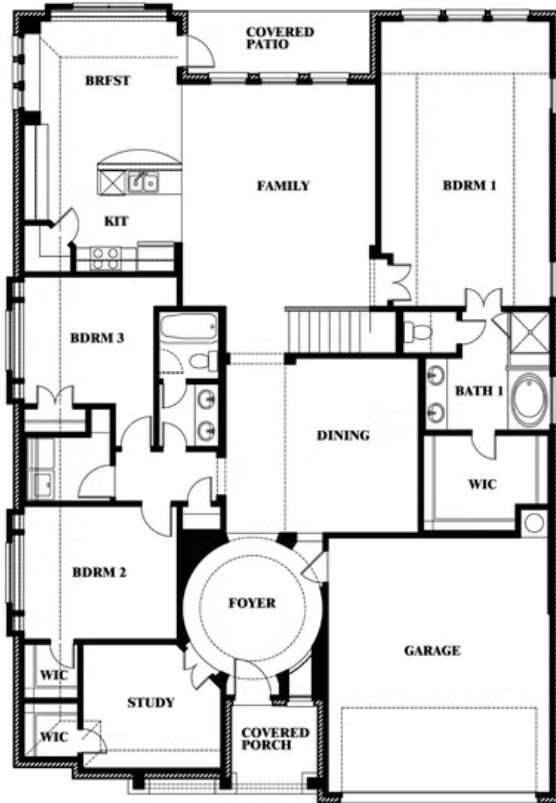

Carolina II

HOMES FROM
\$619,990

CLASSIC SERIES

LIBERTY SOUTH

2913 AUTUMN GLEN DRIVE, MELISSA, TX 75454

2,771
SQUARE FEET

3
BEDROOMS

3.0
BATHROOMS

2
CAR GARAGE

ELEVATION D

ELEVATION A

ELEVATION C

Carolina II

LIBERTY SOUTH

2913 AUTUMN GLEN DRIVE, MELISSA, TX 75454

Carolina II

This brochure is for general informational purposes and is to be used as a guide only. Changes may be made during the development process and floorplans, dimensions, fixtures, fittings, finishes and specifications are subject to change without notice. Window placement, balcony configuration, wardrobe sizes and living areas may vary slightly within each plan type. EQUAL HOUSING OPPORTUNITY

Carolina II

LIBERTY SOUTH

2913 AUTUMN GLEN DRIVE, MELISSA, TX 75454

Carolina II with Media Room

This brochure is for general informational purposes and is to be used as a guide only. Changes may be made during the development process and floorplans, dimensions, fixtures, fittings, finishes and specifications are subject to change without notice. Window placement, balcony configuration, wardrobe sizes and living areas may vary slightly within each plan type. EQUAL HOUSING OPPORTUNITY