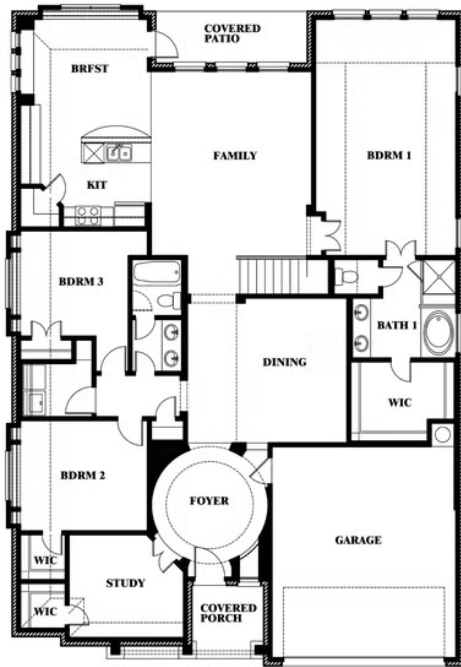

Carolina II

LIBERTY SOUTH

2913 AUTUMN GLEN DRIVE, MELISSA, TX 75454

Carolina II with Media Room