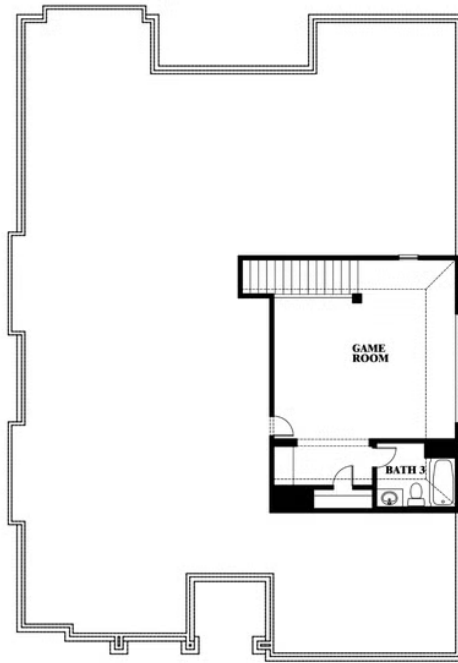

Carolina II

LIBERTY SOUTH

2913 AUTUMN GLEN DRIVE, MELISSA, TX 75454

Carolina II