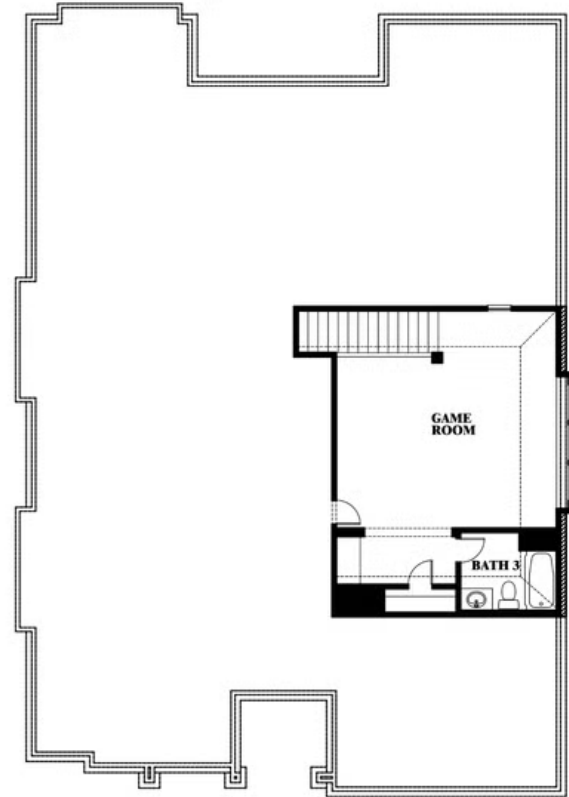

Carolina II

HOMES FROM
\$619,990

CLASSIC SERIES

LIBERTY SOUTH

2913 AUTUMN GLEN DRIVE, MELISSA, TX 75454

2,771
SQUARE FEET

3
BEDROOMS

3.0
BATHROOMS

2
CAR GARAGE

ELEVATION D

ELEVATION A

ELEVATION C

Carolina II

LIBERTY SOUTH

2913 AUTUMN GLEN DRIVE, MELISSA, TX 75454

Carolina II

This brochure is for general informational purposes and is to be used as a guide only. Changes may be made during the development process and floorplans, dimensions, fixtures, fittings, finishes and specifications are subject to change without notice. Window placement, balcony configuration, wardrobe sizes and living areas may vary slightly within each plan type. EQUAL HOUSING OPPORTUNITY

Carolina II

LIBERTY SOUTH

2913 AUTUMN GLEN DRIVE, MELISSA, TX 75454

Carolina II with Media Room

This brochure is for general informational purposes and is to be used as a guide only. Changes may be made during the development process and floorplans, dimensions, fixtures, fittings, finishes and specifications are subject to change without notice. Window placement, balcony configuration, wardrobe sizes and living areas may vary slightly within each plan type. EQUAL HOUSING OPPORTUNITY