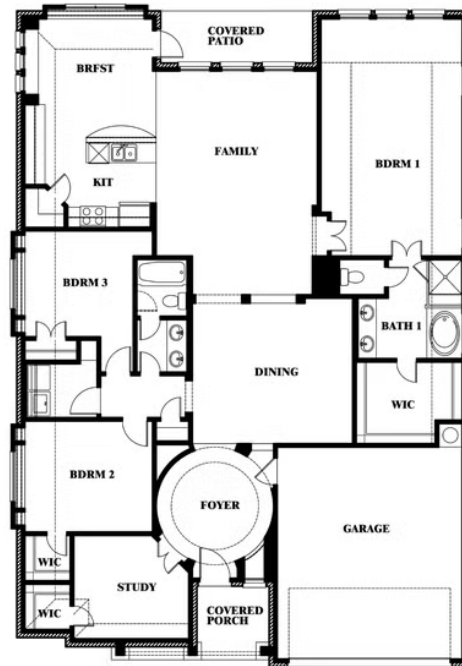

ELEVATION D

Carolina

LIBERTY SOUTH

2913 AUTUMN GLEN DRIVE, MELISSA, TX 75454

Carolina