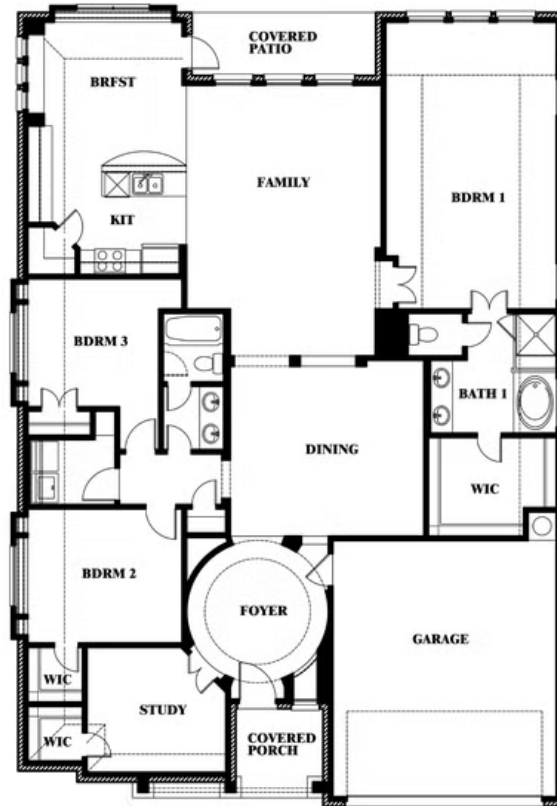

Carolina

HOMES FROM
\$574,990

CLASSIC SERIES

LIBERTY SOUTH

2913 AUTUMN GLEN DRIVE, MELISSA, TX 75454

2,313
SQUARE FEET

3
BEDROOMS

2.0
BATHROOMS

2
CAR GARAGE

Carolina

LIBERTY SOUTH

2913 AUTUMN GLEN DRIVE, MELISSA, TX 75454

Carolina

This brochure is for general informational purposes and is to be used as a guide only. Changes may be made during the development process and floorplans, dimensions, fixtures, fittings, finishes and specifications are subject to change without notice. Window placement, balcony configuration, wardrobe sizes and living areas may vary slightly within each plan type. EQUAL HOUSING OPPORTUNITY